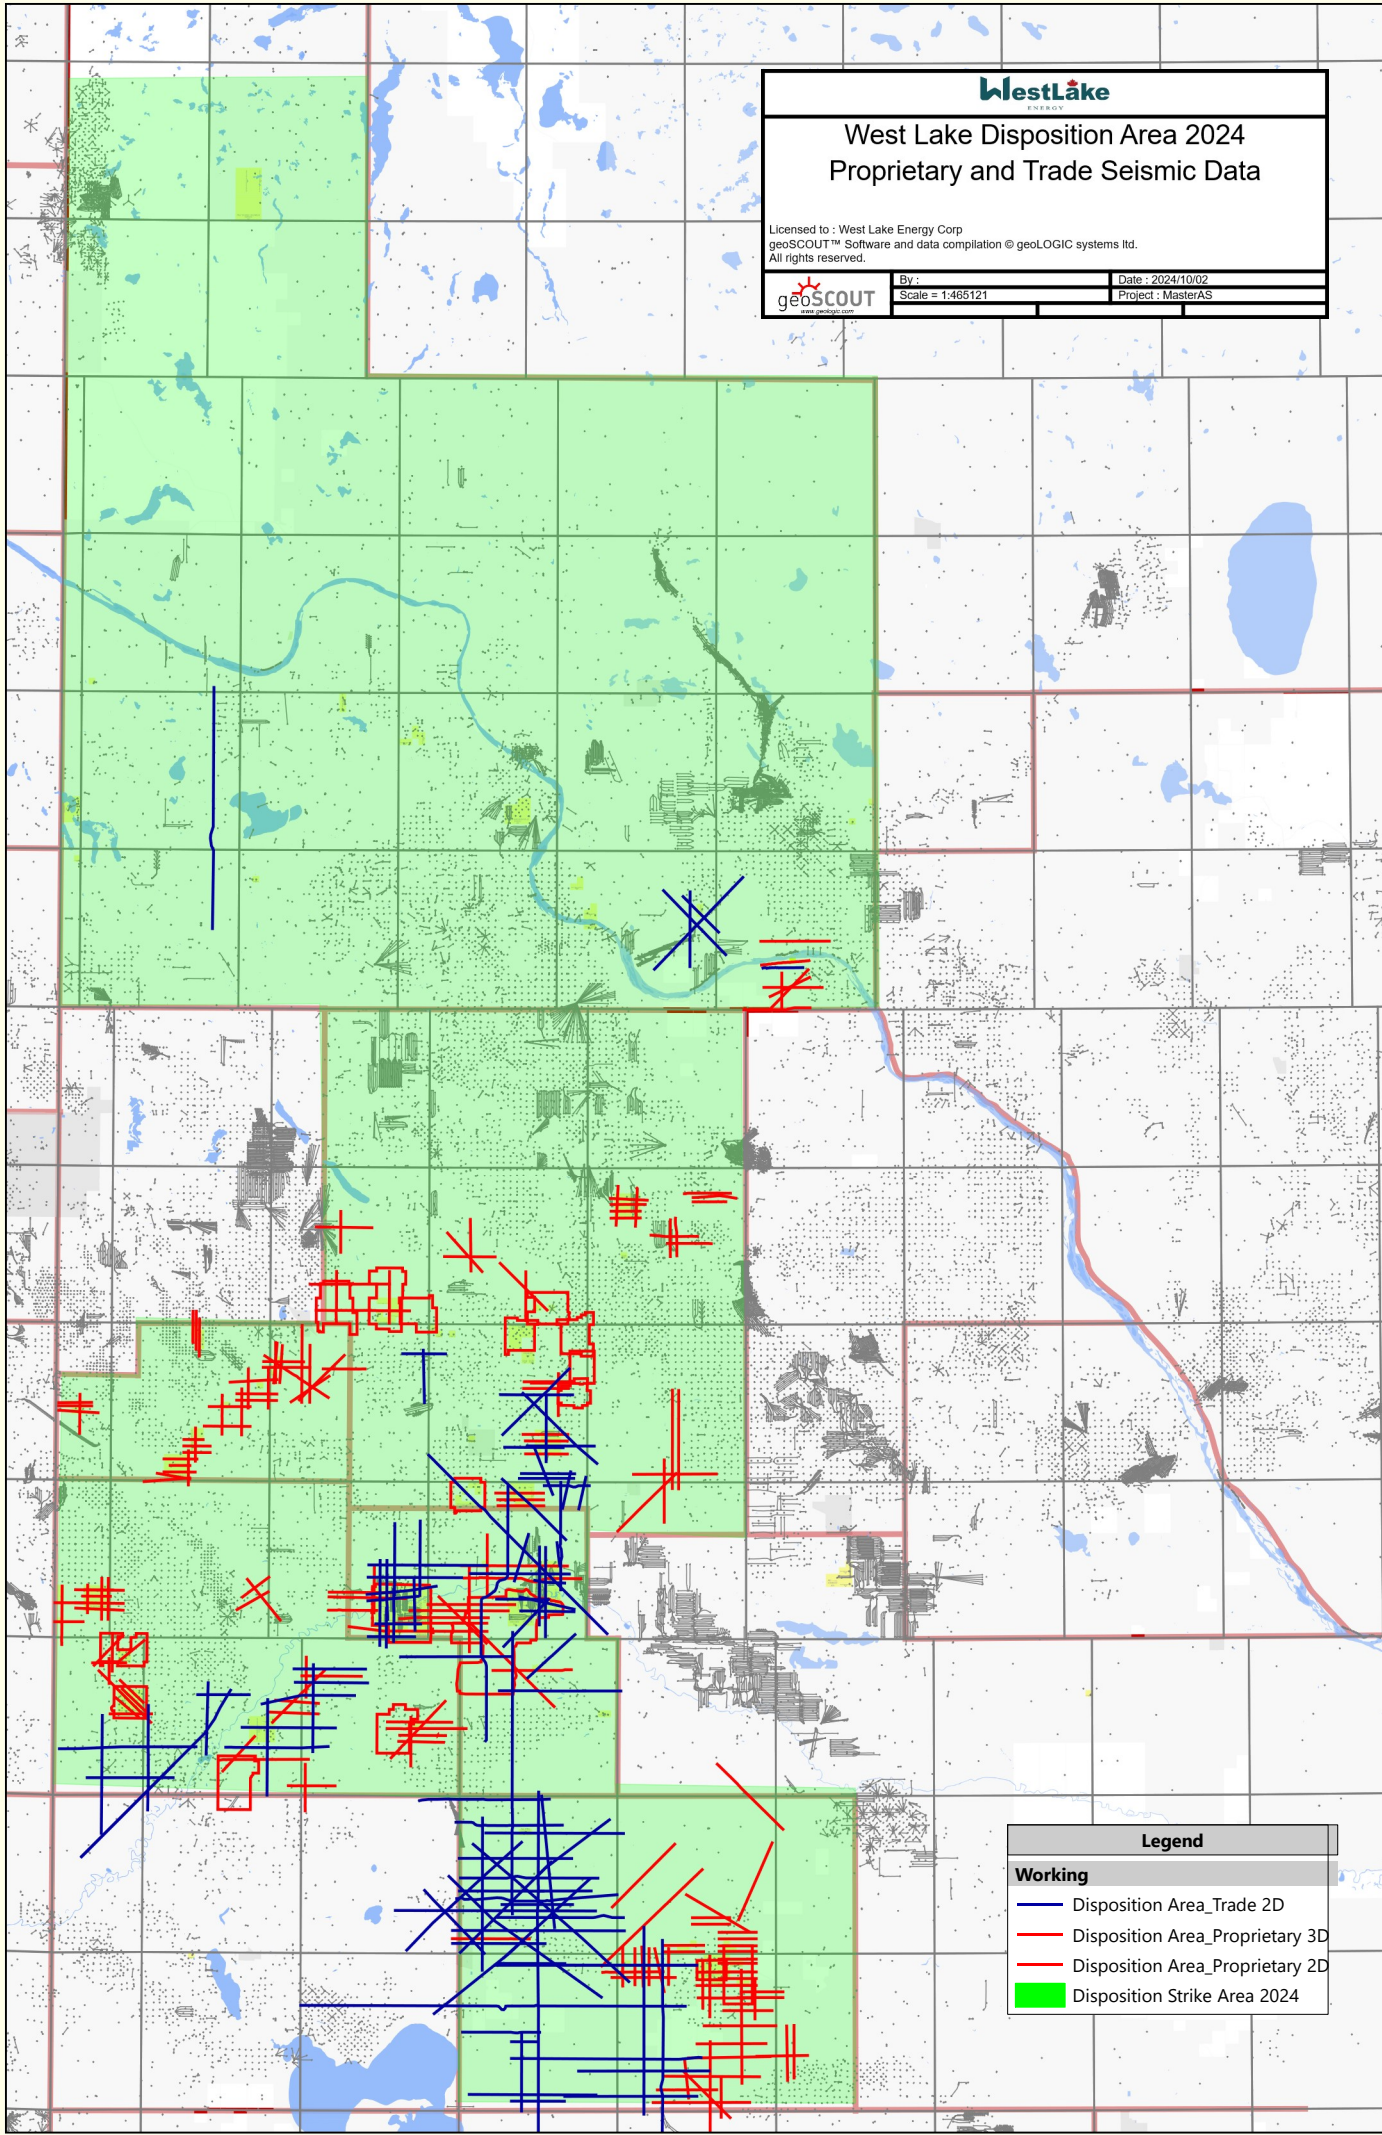

T57
T56
T55
T54
T53
T52
T51
T50
T49
T48
T47
T46
T45
T44
T43

WestLake
ENERGY

West Lake Disposition Area 2024
Proprietary and Trade Seismic Data

Licensed to : West Lake Energy Corp
geoSCOUT™ Software and data compilation © geoLOGIC systems ltd.
All rights reserved.

geoSCOUT www.geologic.com	By :	Date : 2024/10/02
	Scale = 1:465121	Project : MasterAS

Legend

Working

- Disposition Area_Trade 2D
- Disposition Area_Proprietary 3D
- Disposition Area_Proprietary 2D
- Disposition Strike Area 2024