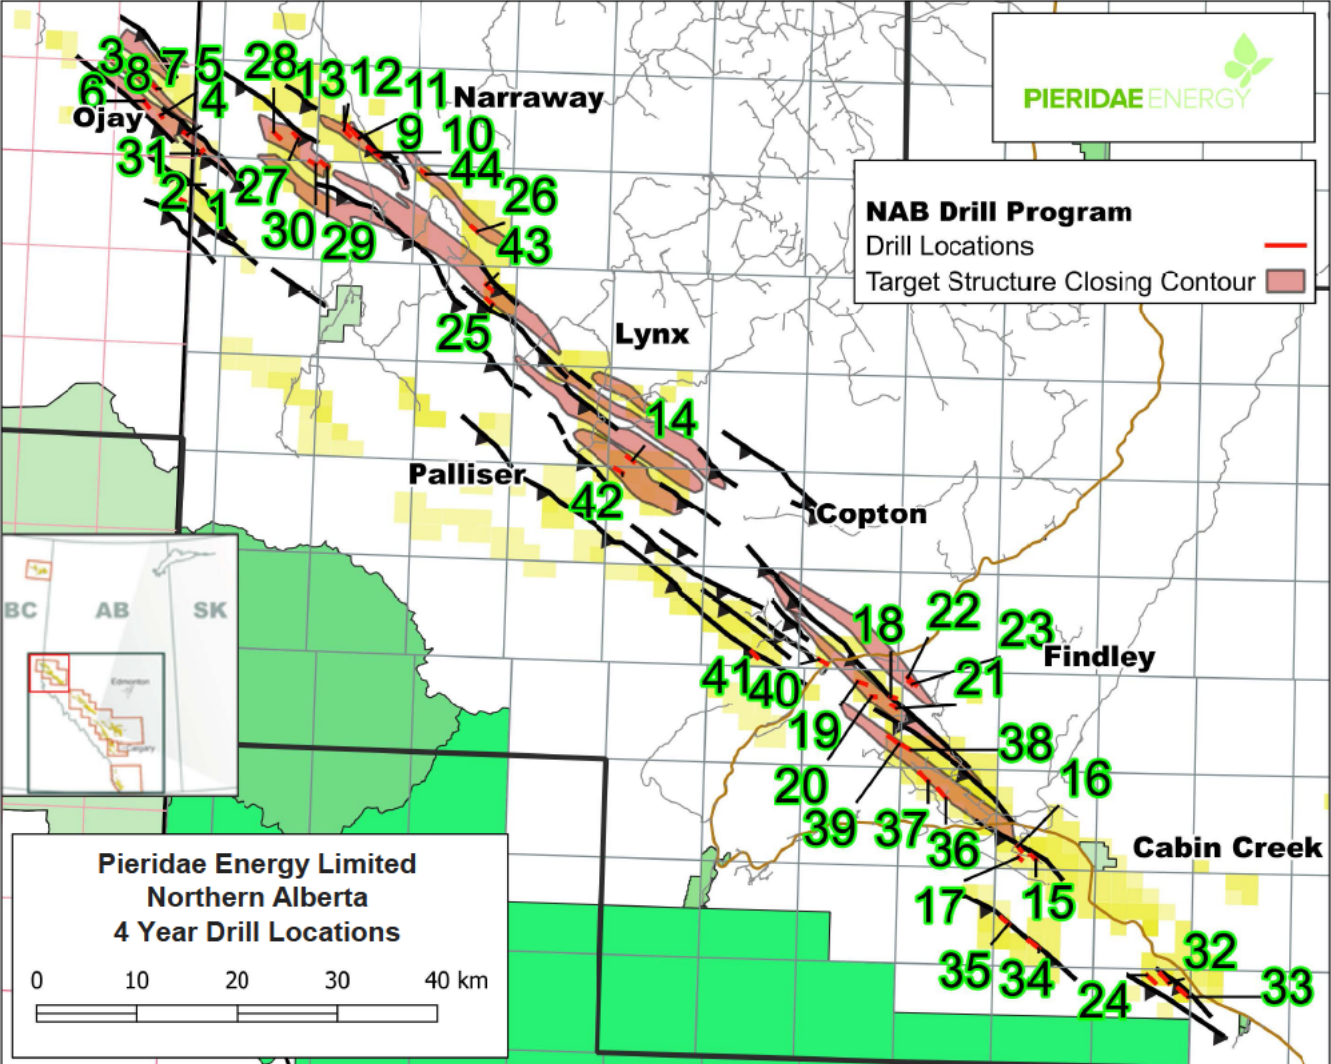

**NAB Drill Program**  
 Drill Locations ———  
 Target Structure Closing Contour

**Pieridae Energy Limited**  
**Northern Alberta**  
**4 Year Drill Locations**

0 10 20 30 40 km