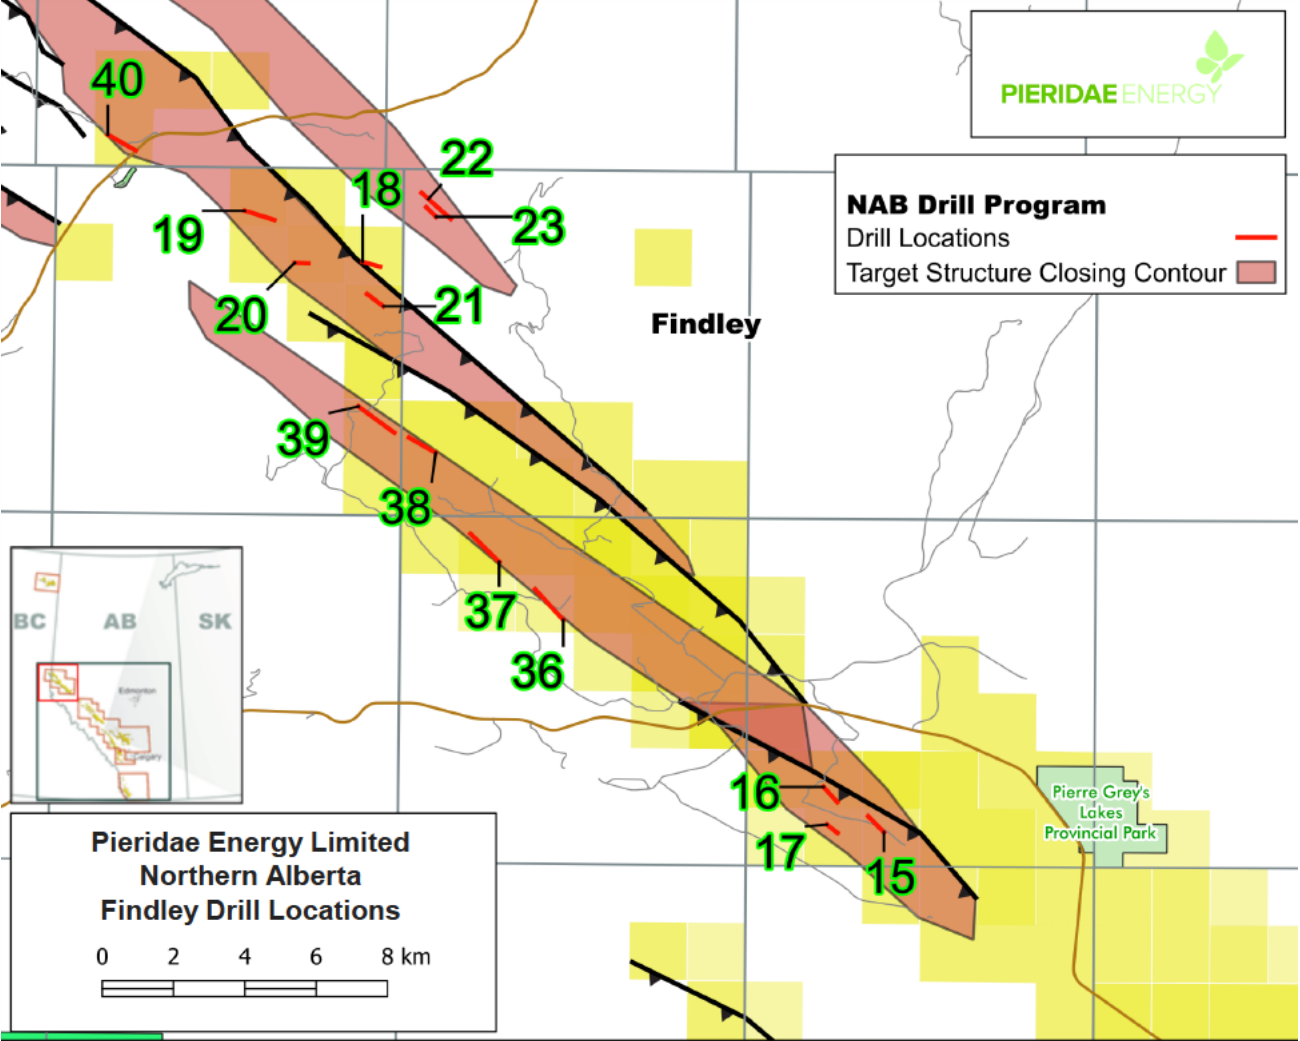

NAB Drill Program
Drill Locations ———
Target Structure Closing Contour

Findley

Pierre Grey's
Lakes
Provincial Park

Pieridae Energy Limited
Northern Alberta
Findley Drill Locations

0 2 4 6 8 km