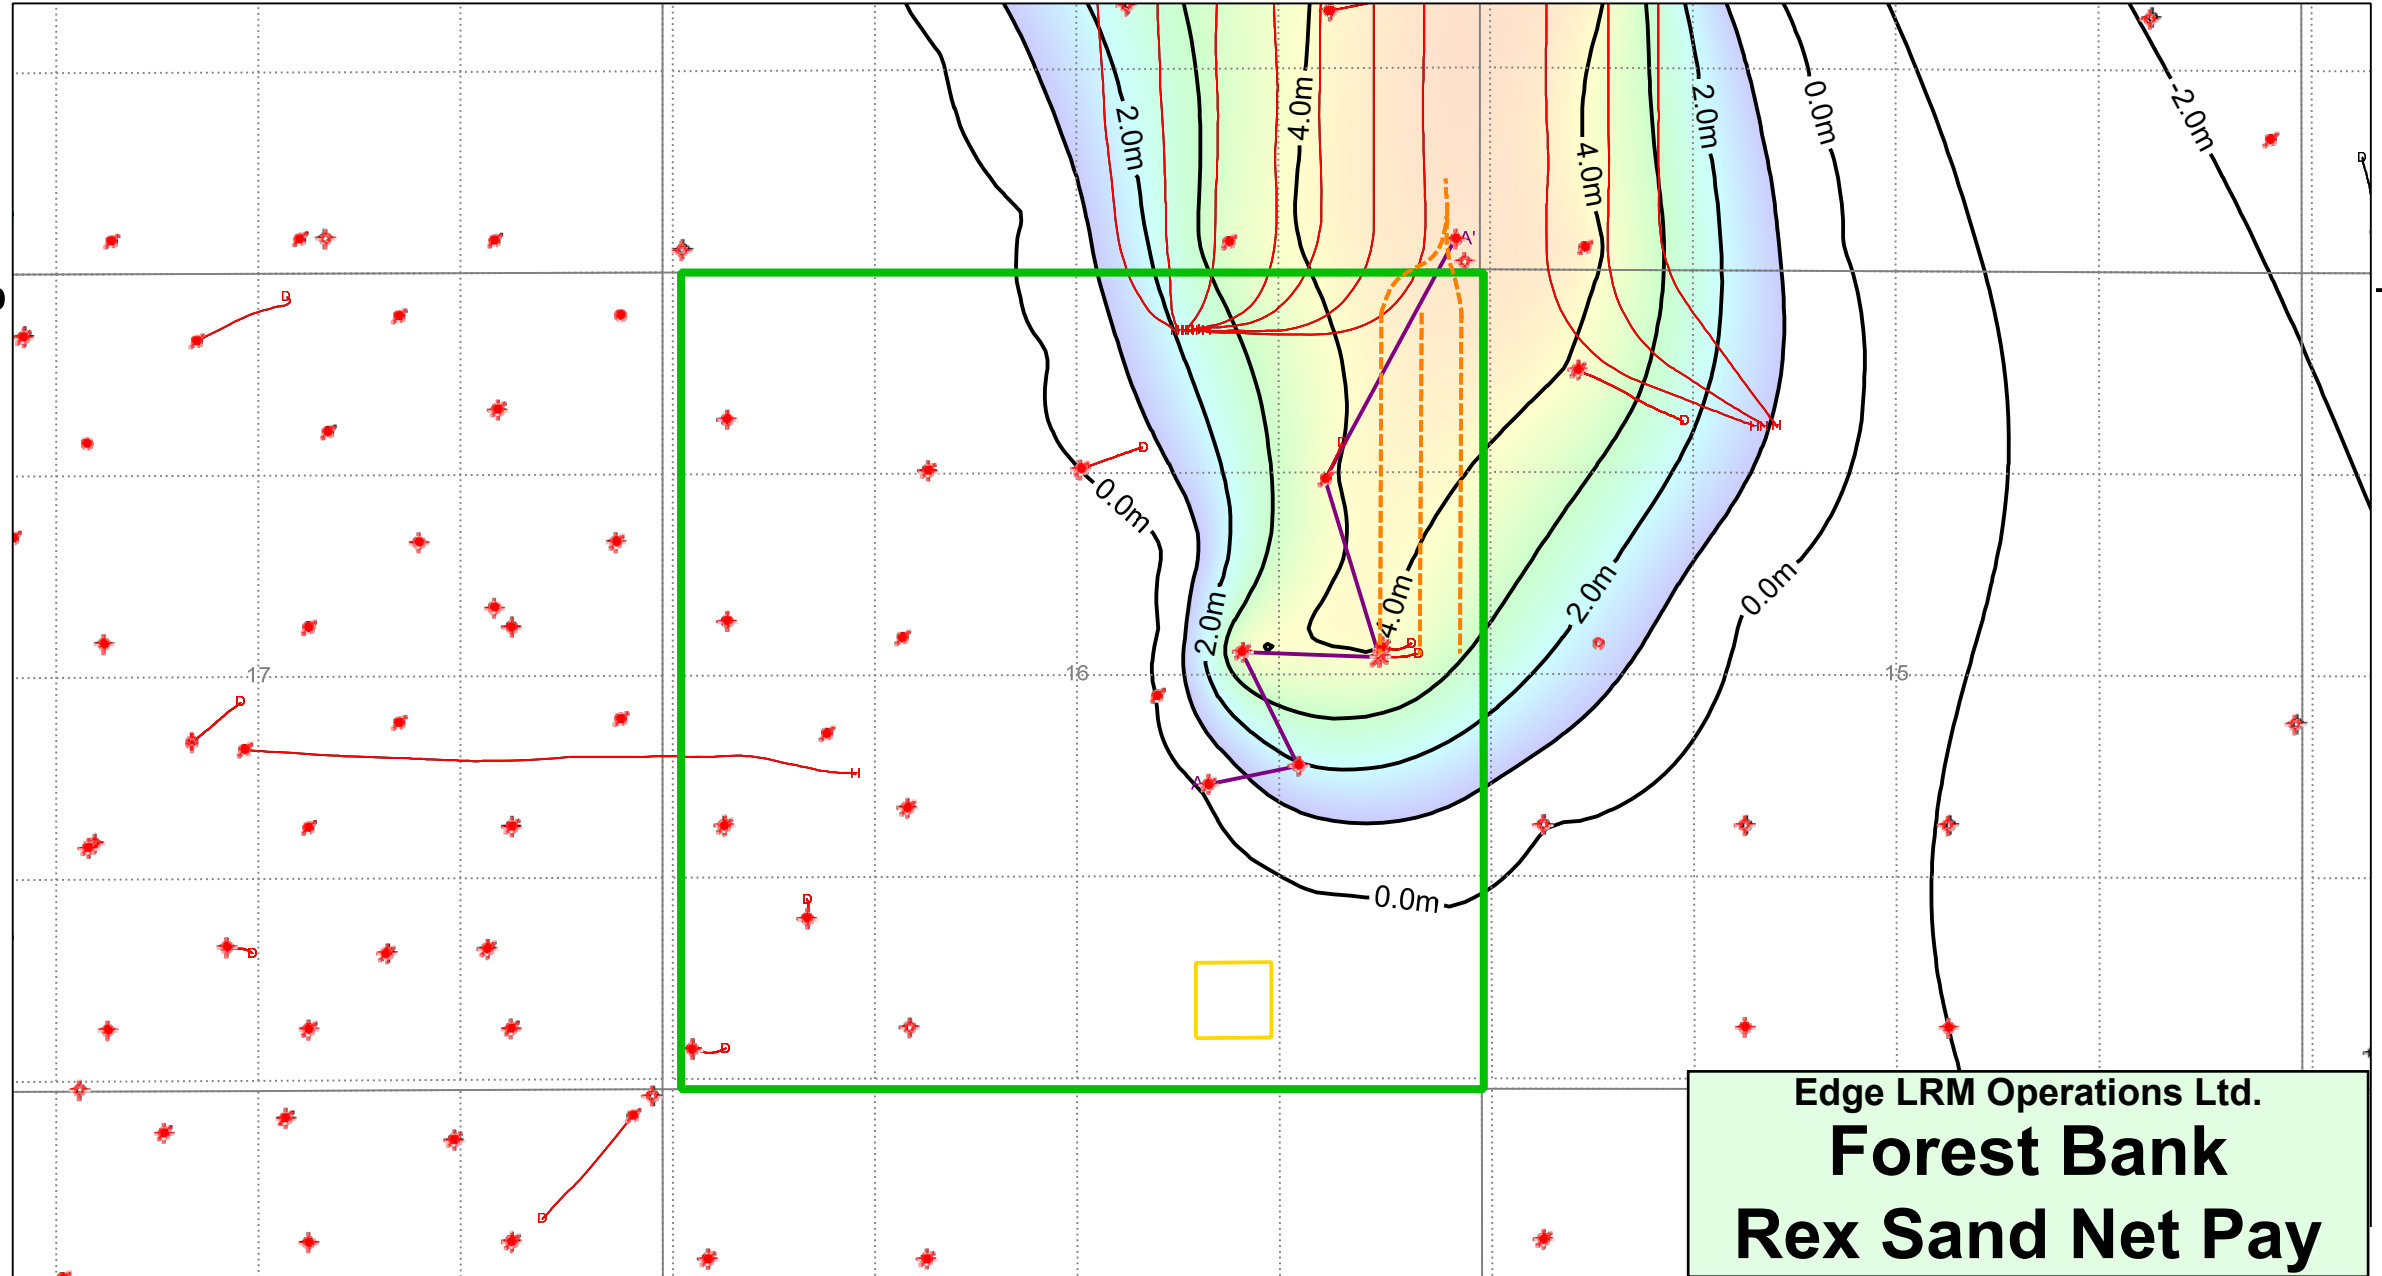

R24W3

T49

T49

R24W3

Edge LRM Operations Ltd.
Forest Bank
Rex Sand Net Pay