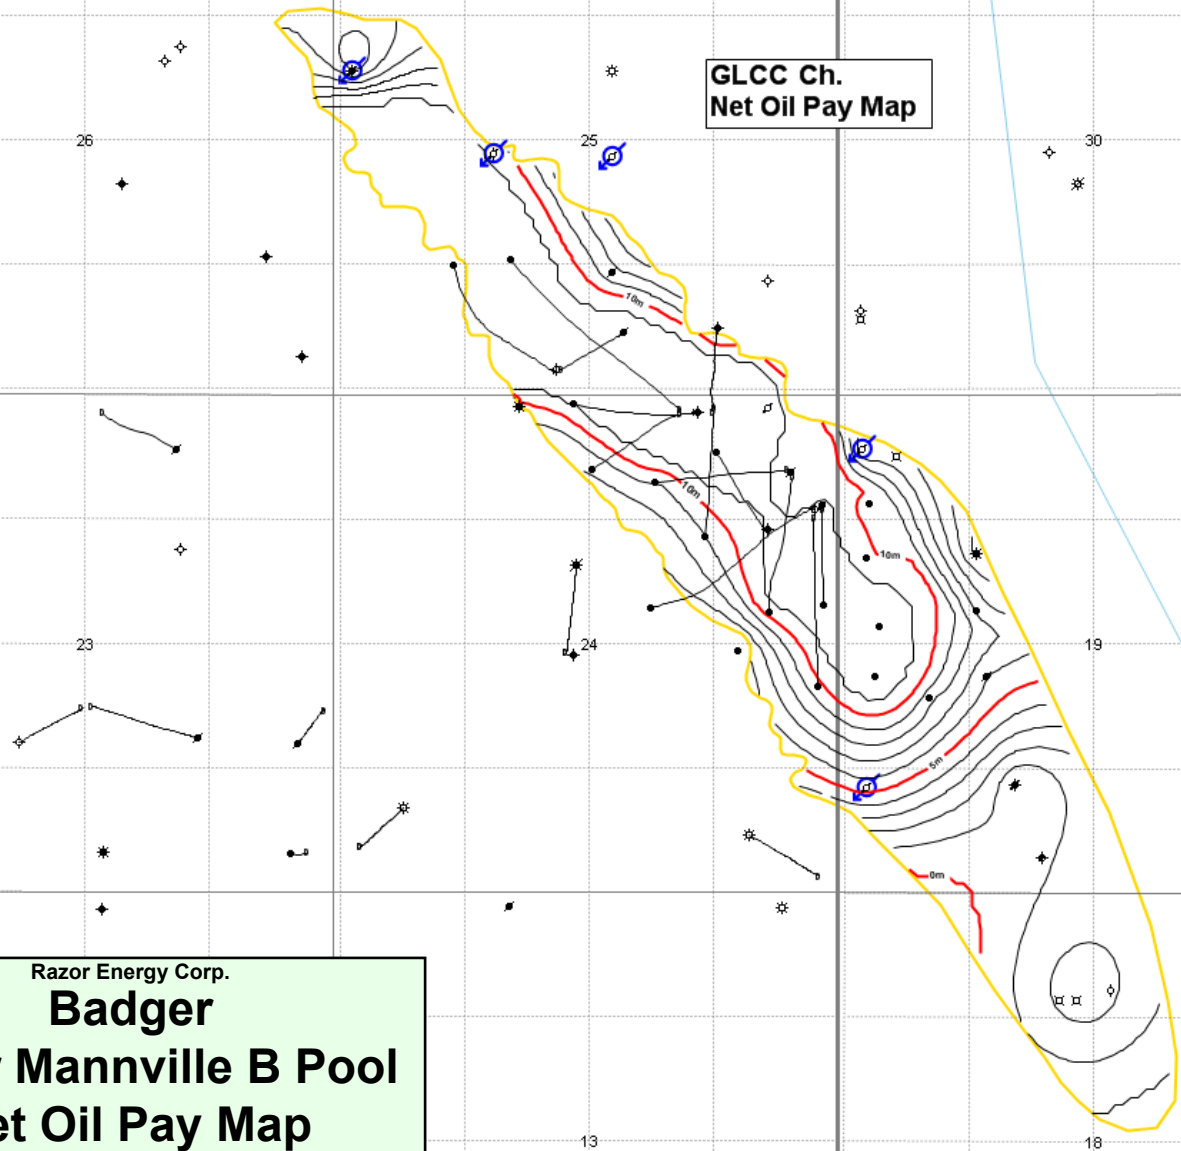

R18

R17W4

GLCC Ch.
Net Oil Pay Map

Razor Energy Corp.
Badger
Upper Mannville B Pool
Net Oil Pay Map

T16