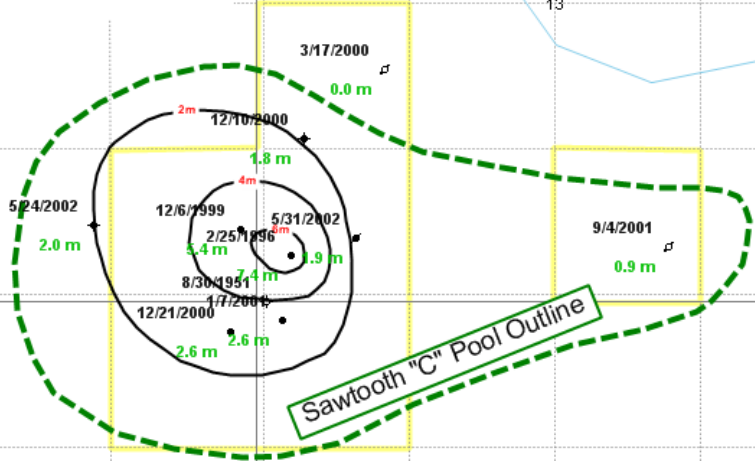

Razor Energy Corp.
**Chin Coulee
Sawtooth "C" Pool
Net Pay Map**

Sawtooth "C" Pool Outline