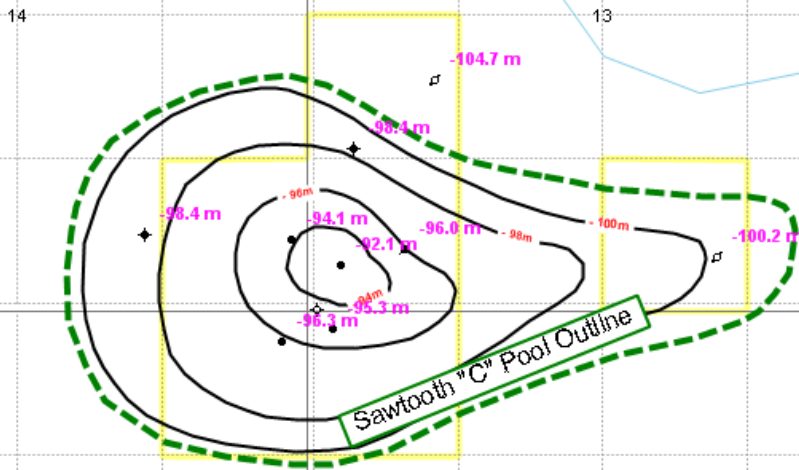

R15W4

Razor Energy Corp.

Chin Coulee

Sawtooth "C" Pool

Structure Top Porous Sand

T8

Sawtooth "C" Pool Outline