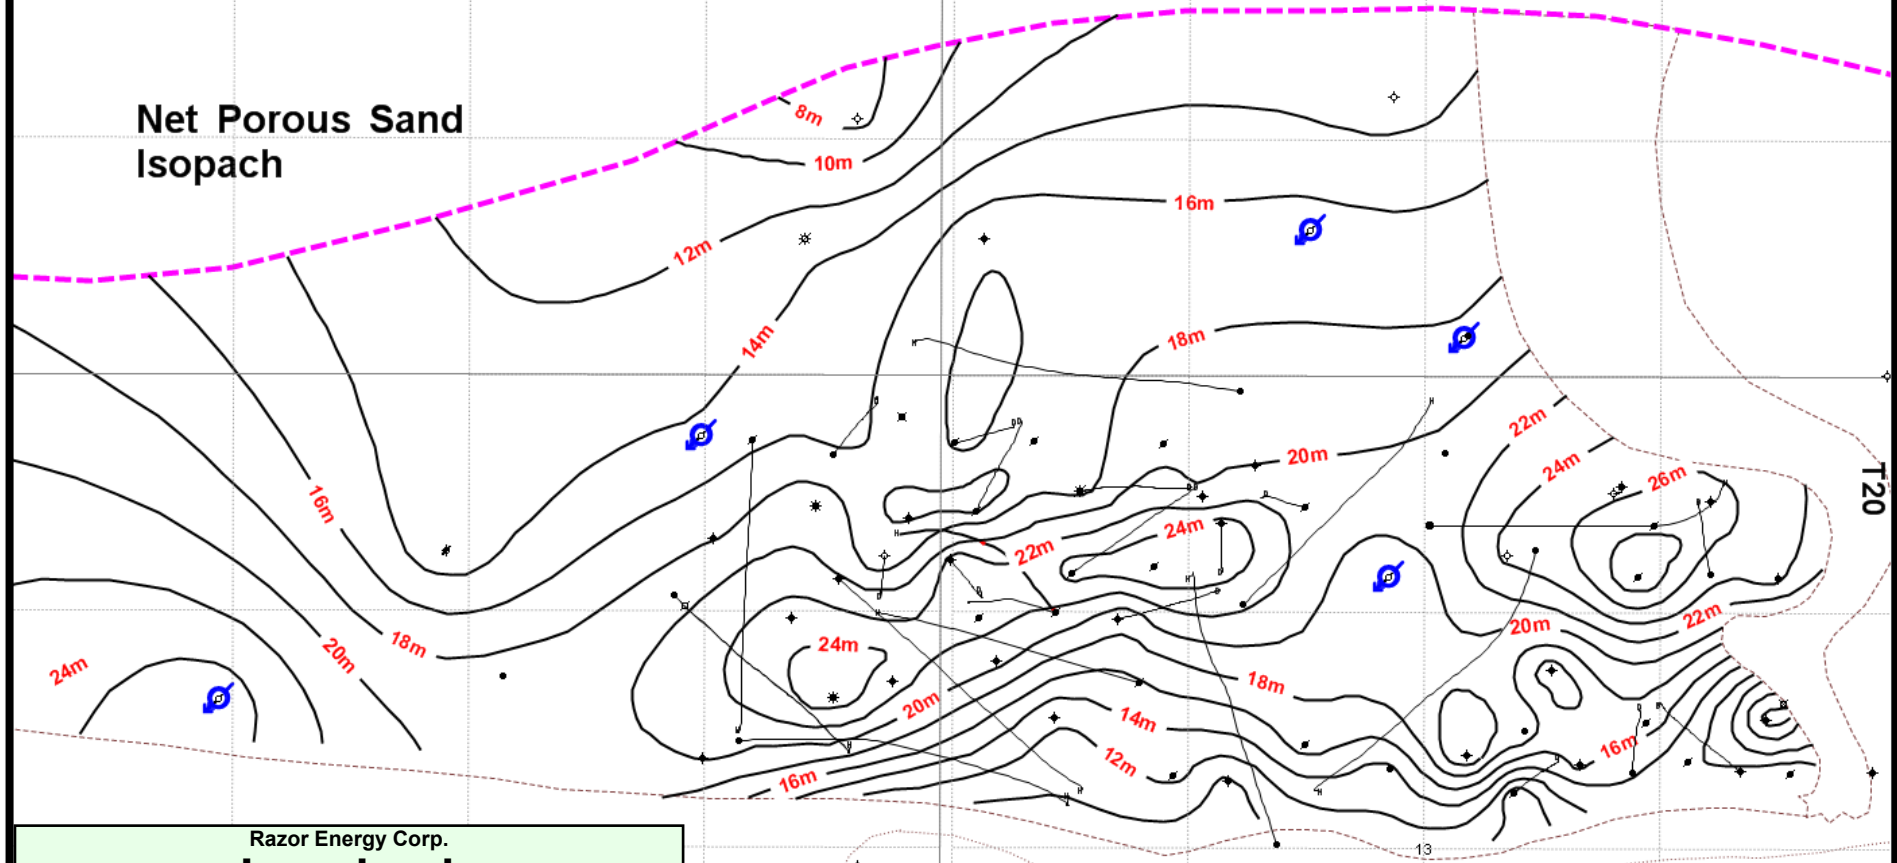

R20W4

23

24

**Net Porous Sand
Isopach**

Razor Energy Corp.

Jumpbush

Upper Mannville A Pool

Net Oil Porous Sand Isopach