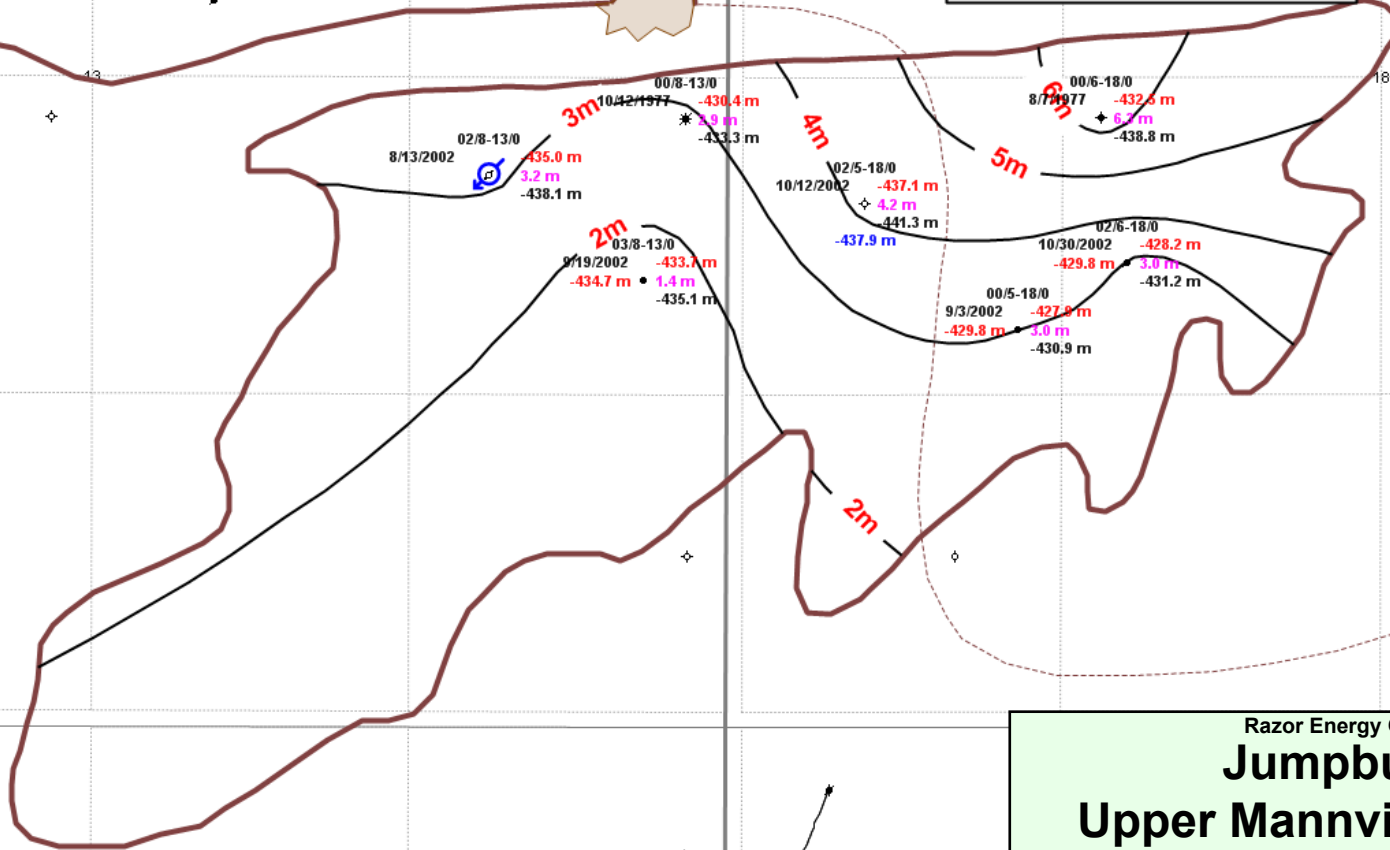

R20

R19W4

T20

U. MNVL "E" Pool  
Net Porous Sand

Razor Energy Corp.  
**Jumpbush**  
**Upper Mannville E Pool**  
**Net Oil Porous Sand Isopach**