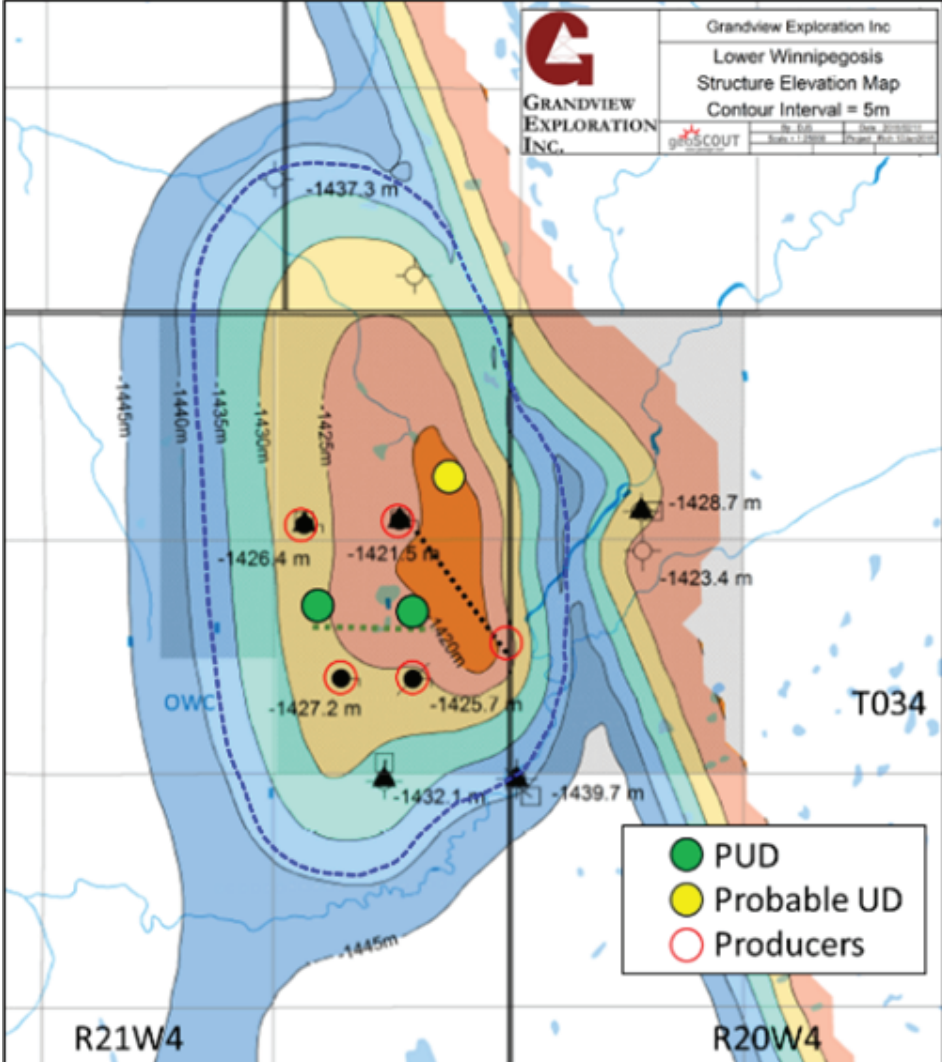

GRANDVIEW  
EXPLORATION  
INC.

Grandview Exploration Inc  
Lower Winnipegosis  
Structure Elevation Map

Contour Interval = 5m

girosCOUT

Rev. No.	Rev. Description	Date
1		

OWC

T034

R21W4

R20W4

- PUD
- Probable UD
- Producers