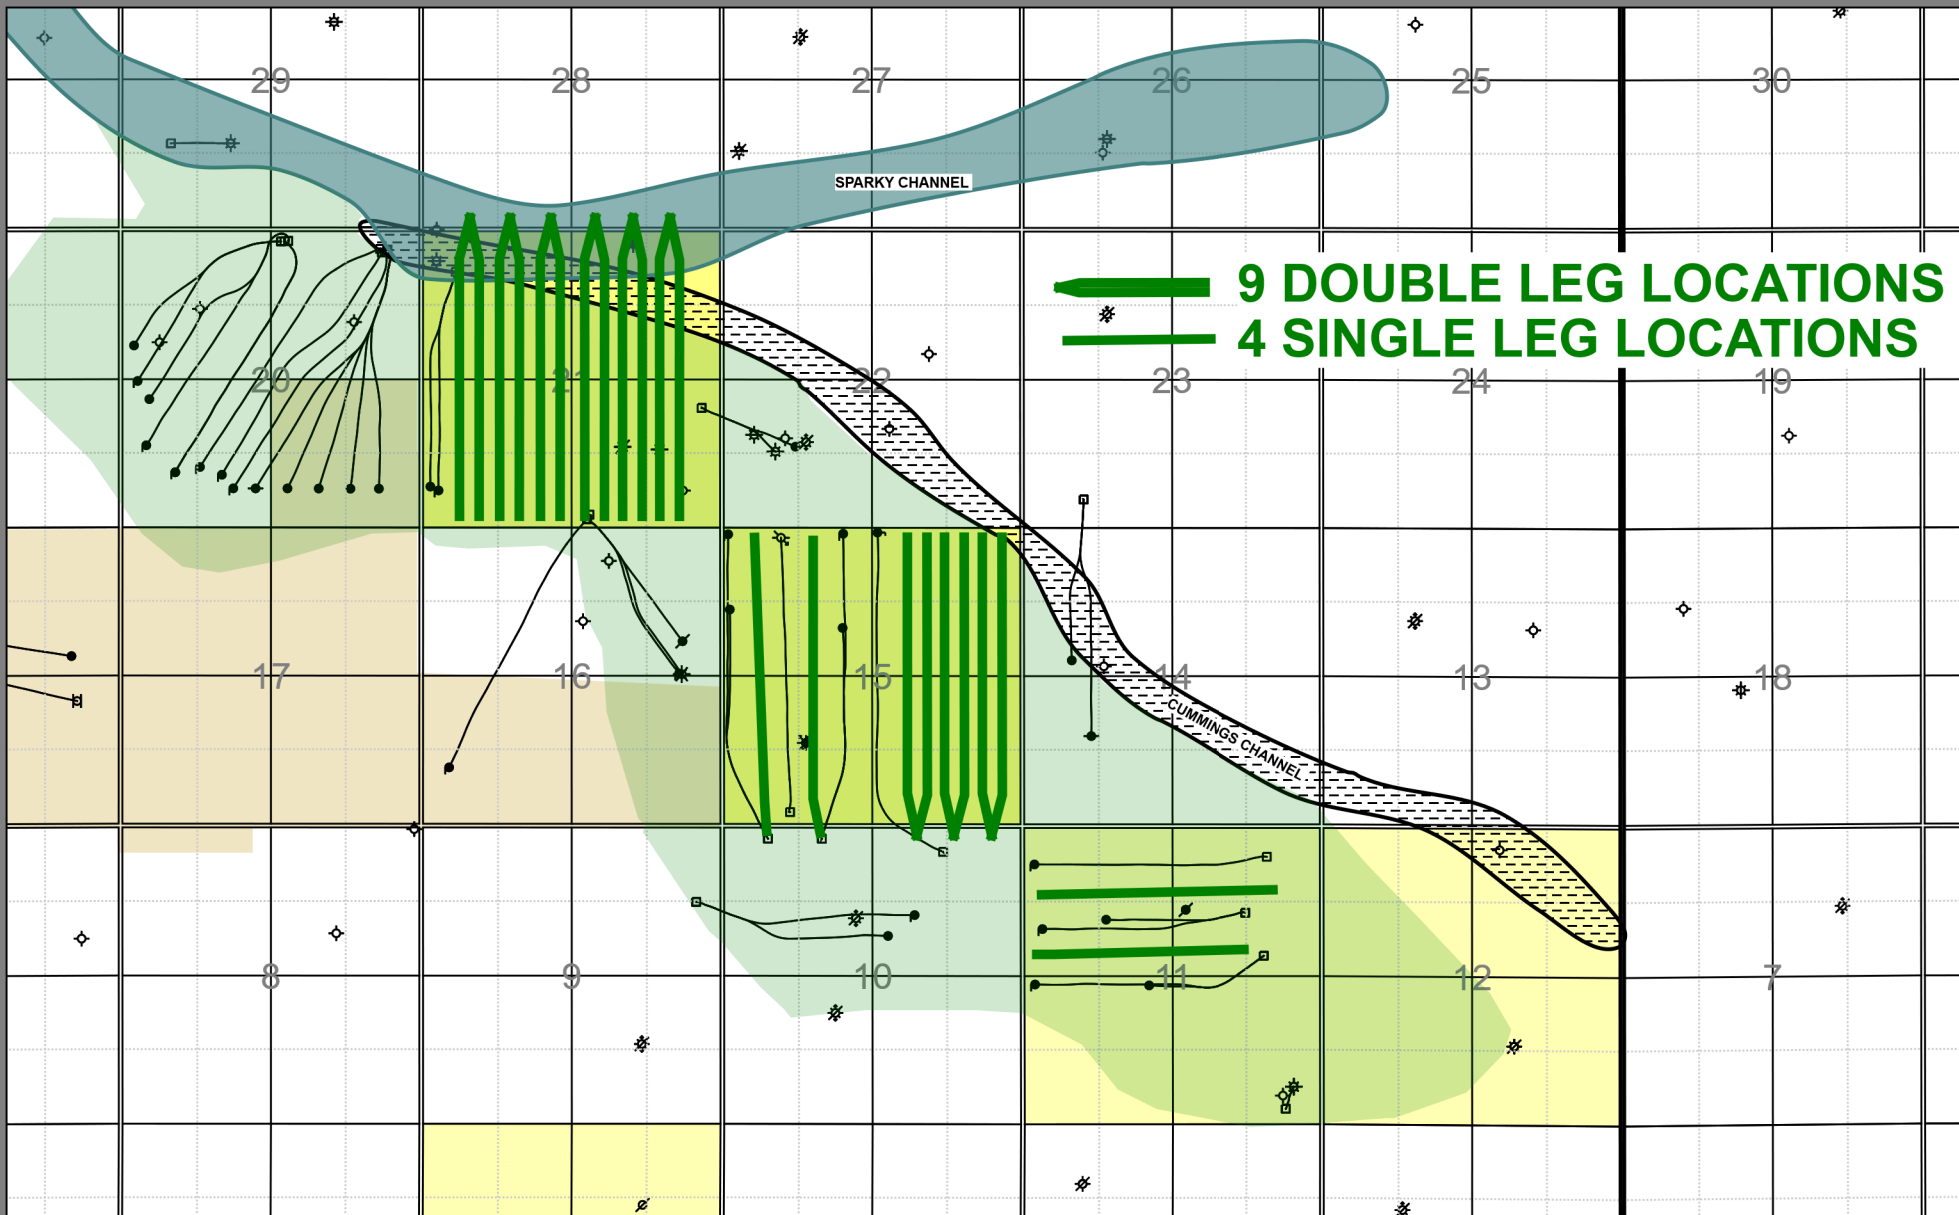

R13

R12W4

R13

R12W4

Surge Energy Inc

# KILLIAM ALL LOCATIONS

Licensed to : Surge Energy Inc

By : G GATHERCOLE  
Scale = 1:41000

Date : 2022/05/05  
Project : Sparky regional V2