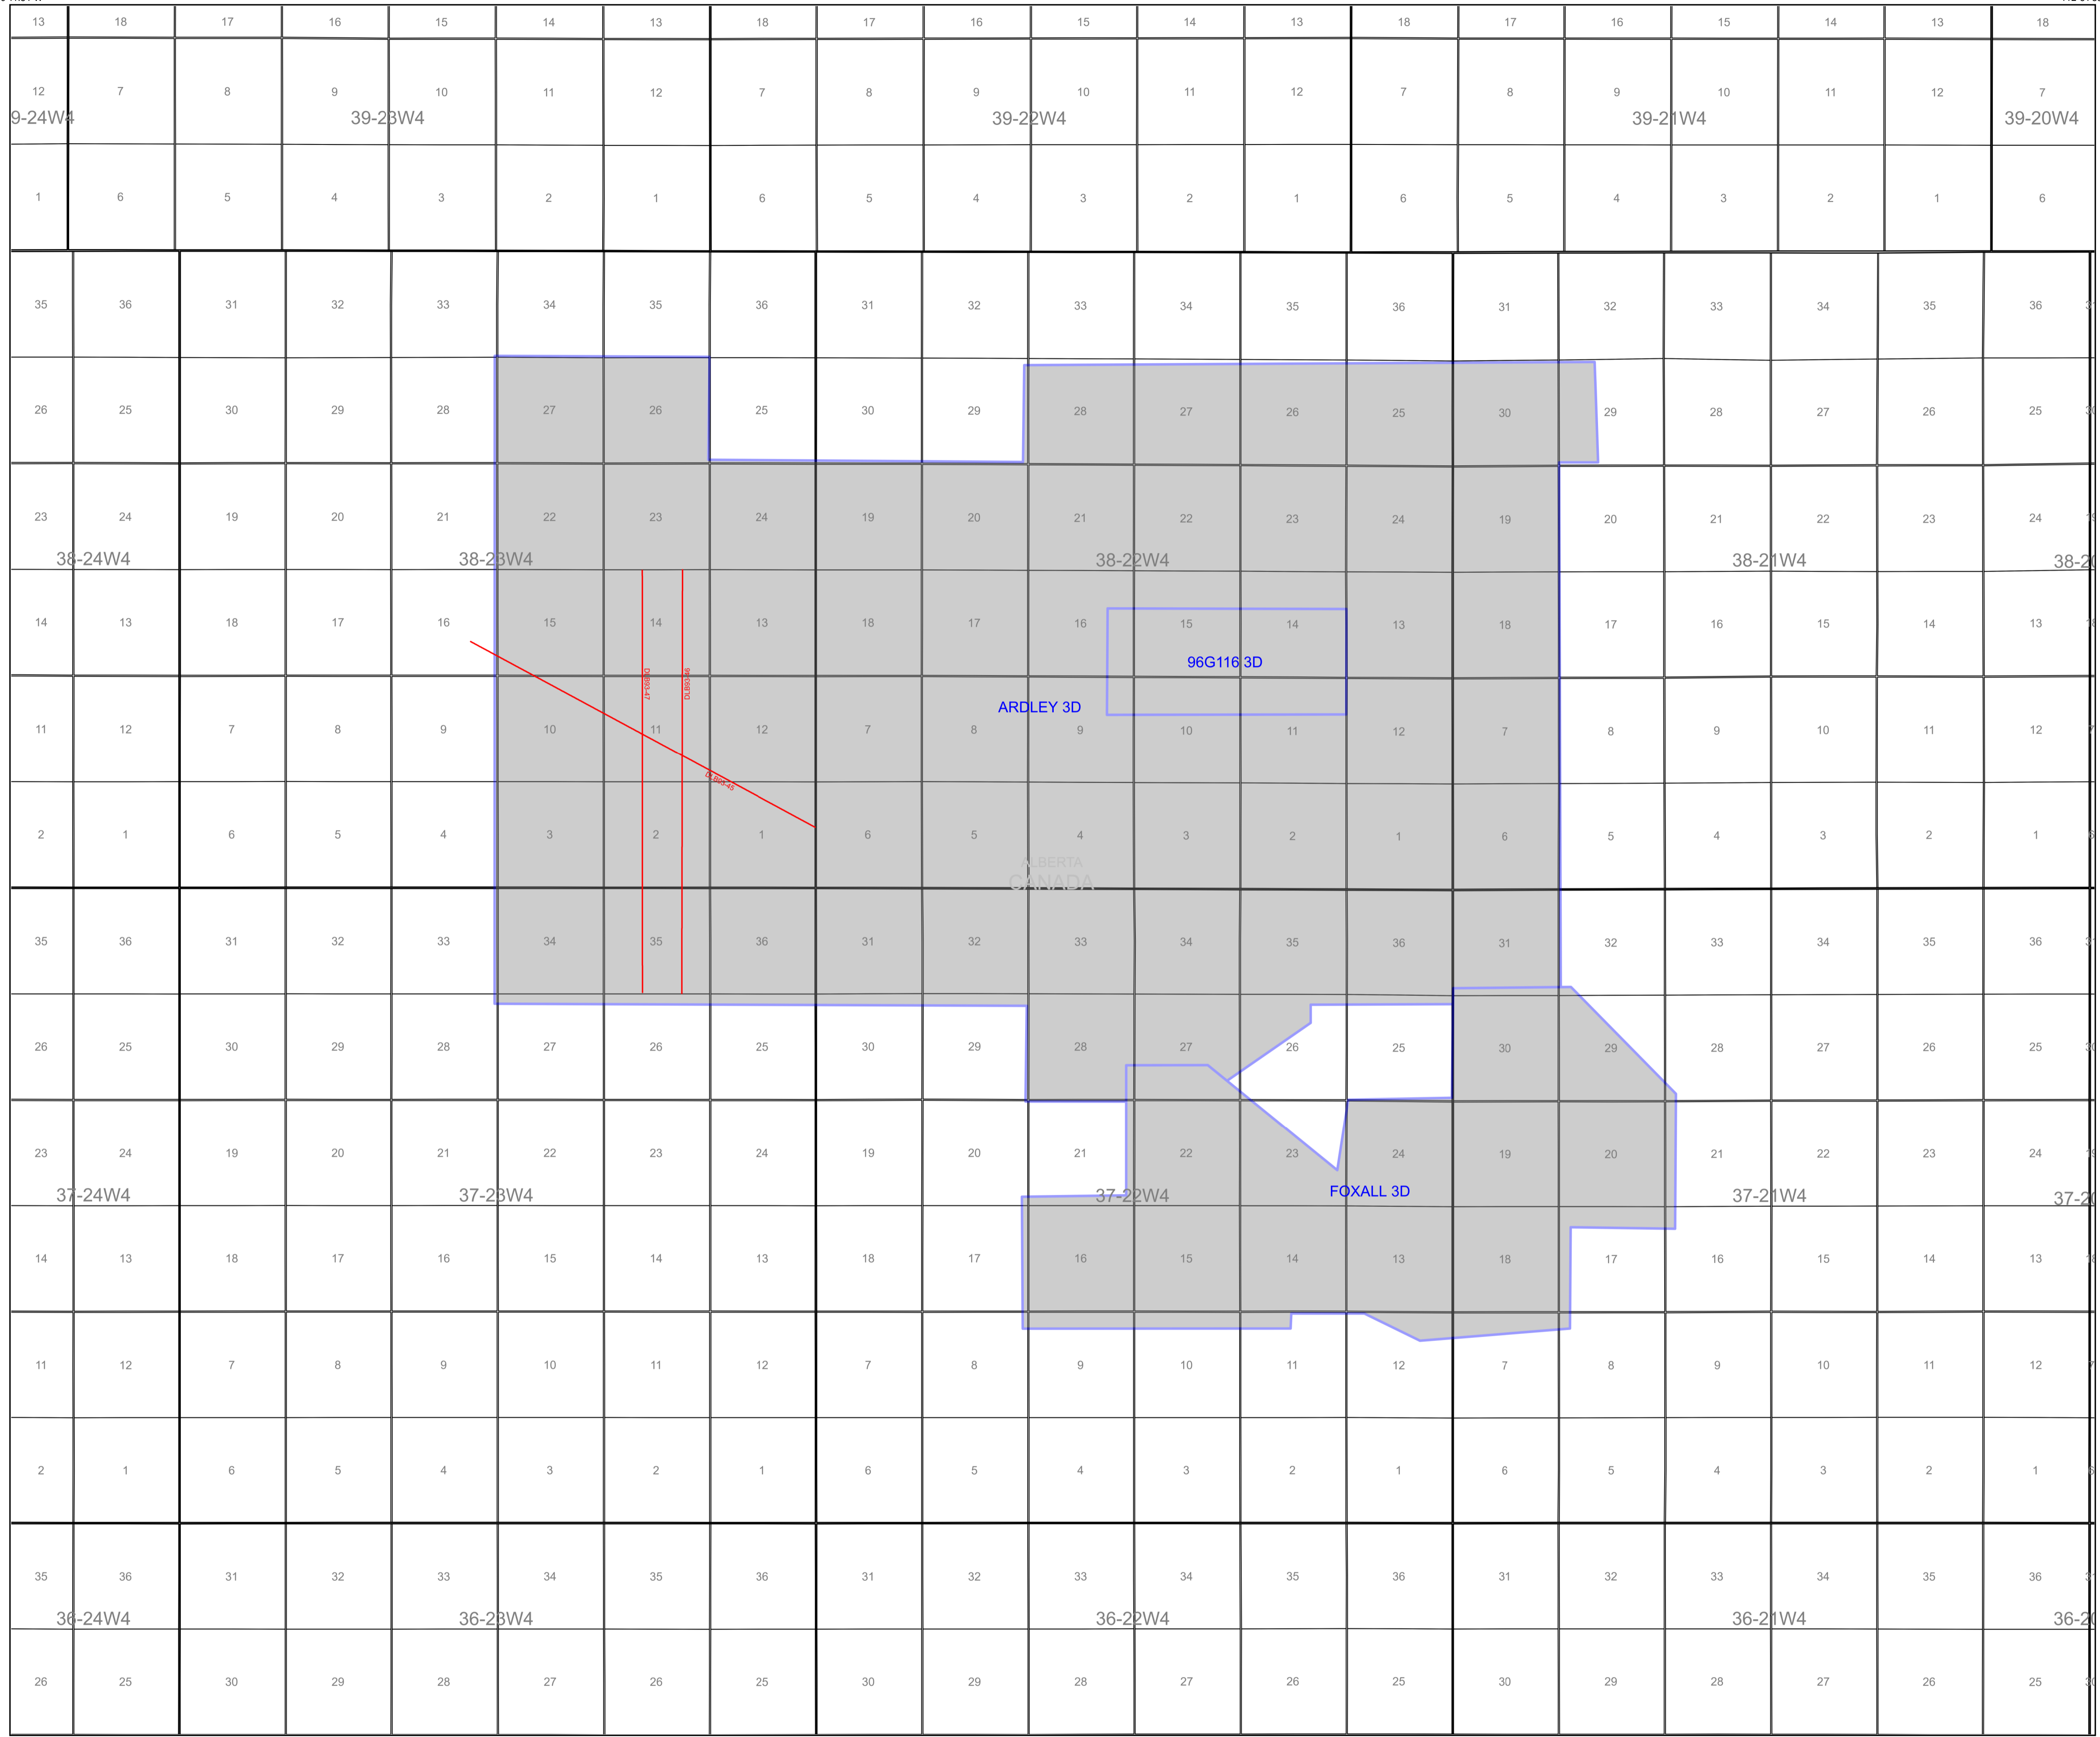

- Map Layers
- NevisDataDB_2DPT
 - NevisDataDB_2DLine
 - NevisDataDB_3DOutline
 - DLS_Townships
 - DLS_Sections

Scale - 1 : 50,000 1 km

Surge Energy
Nevis