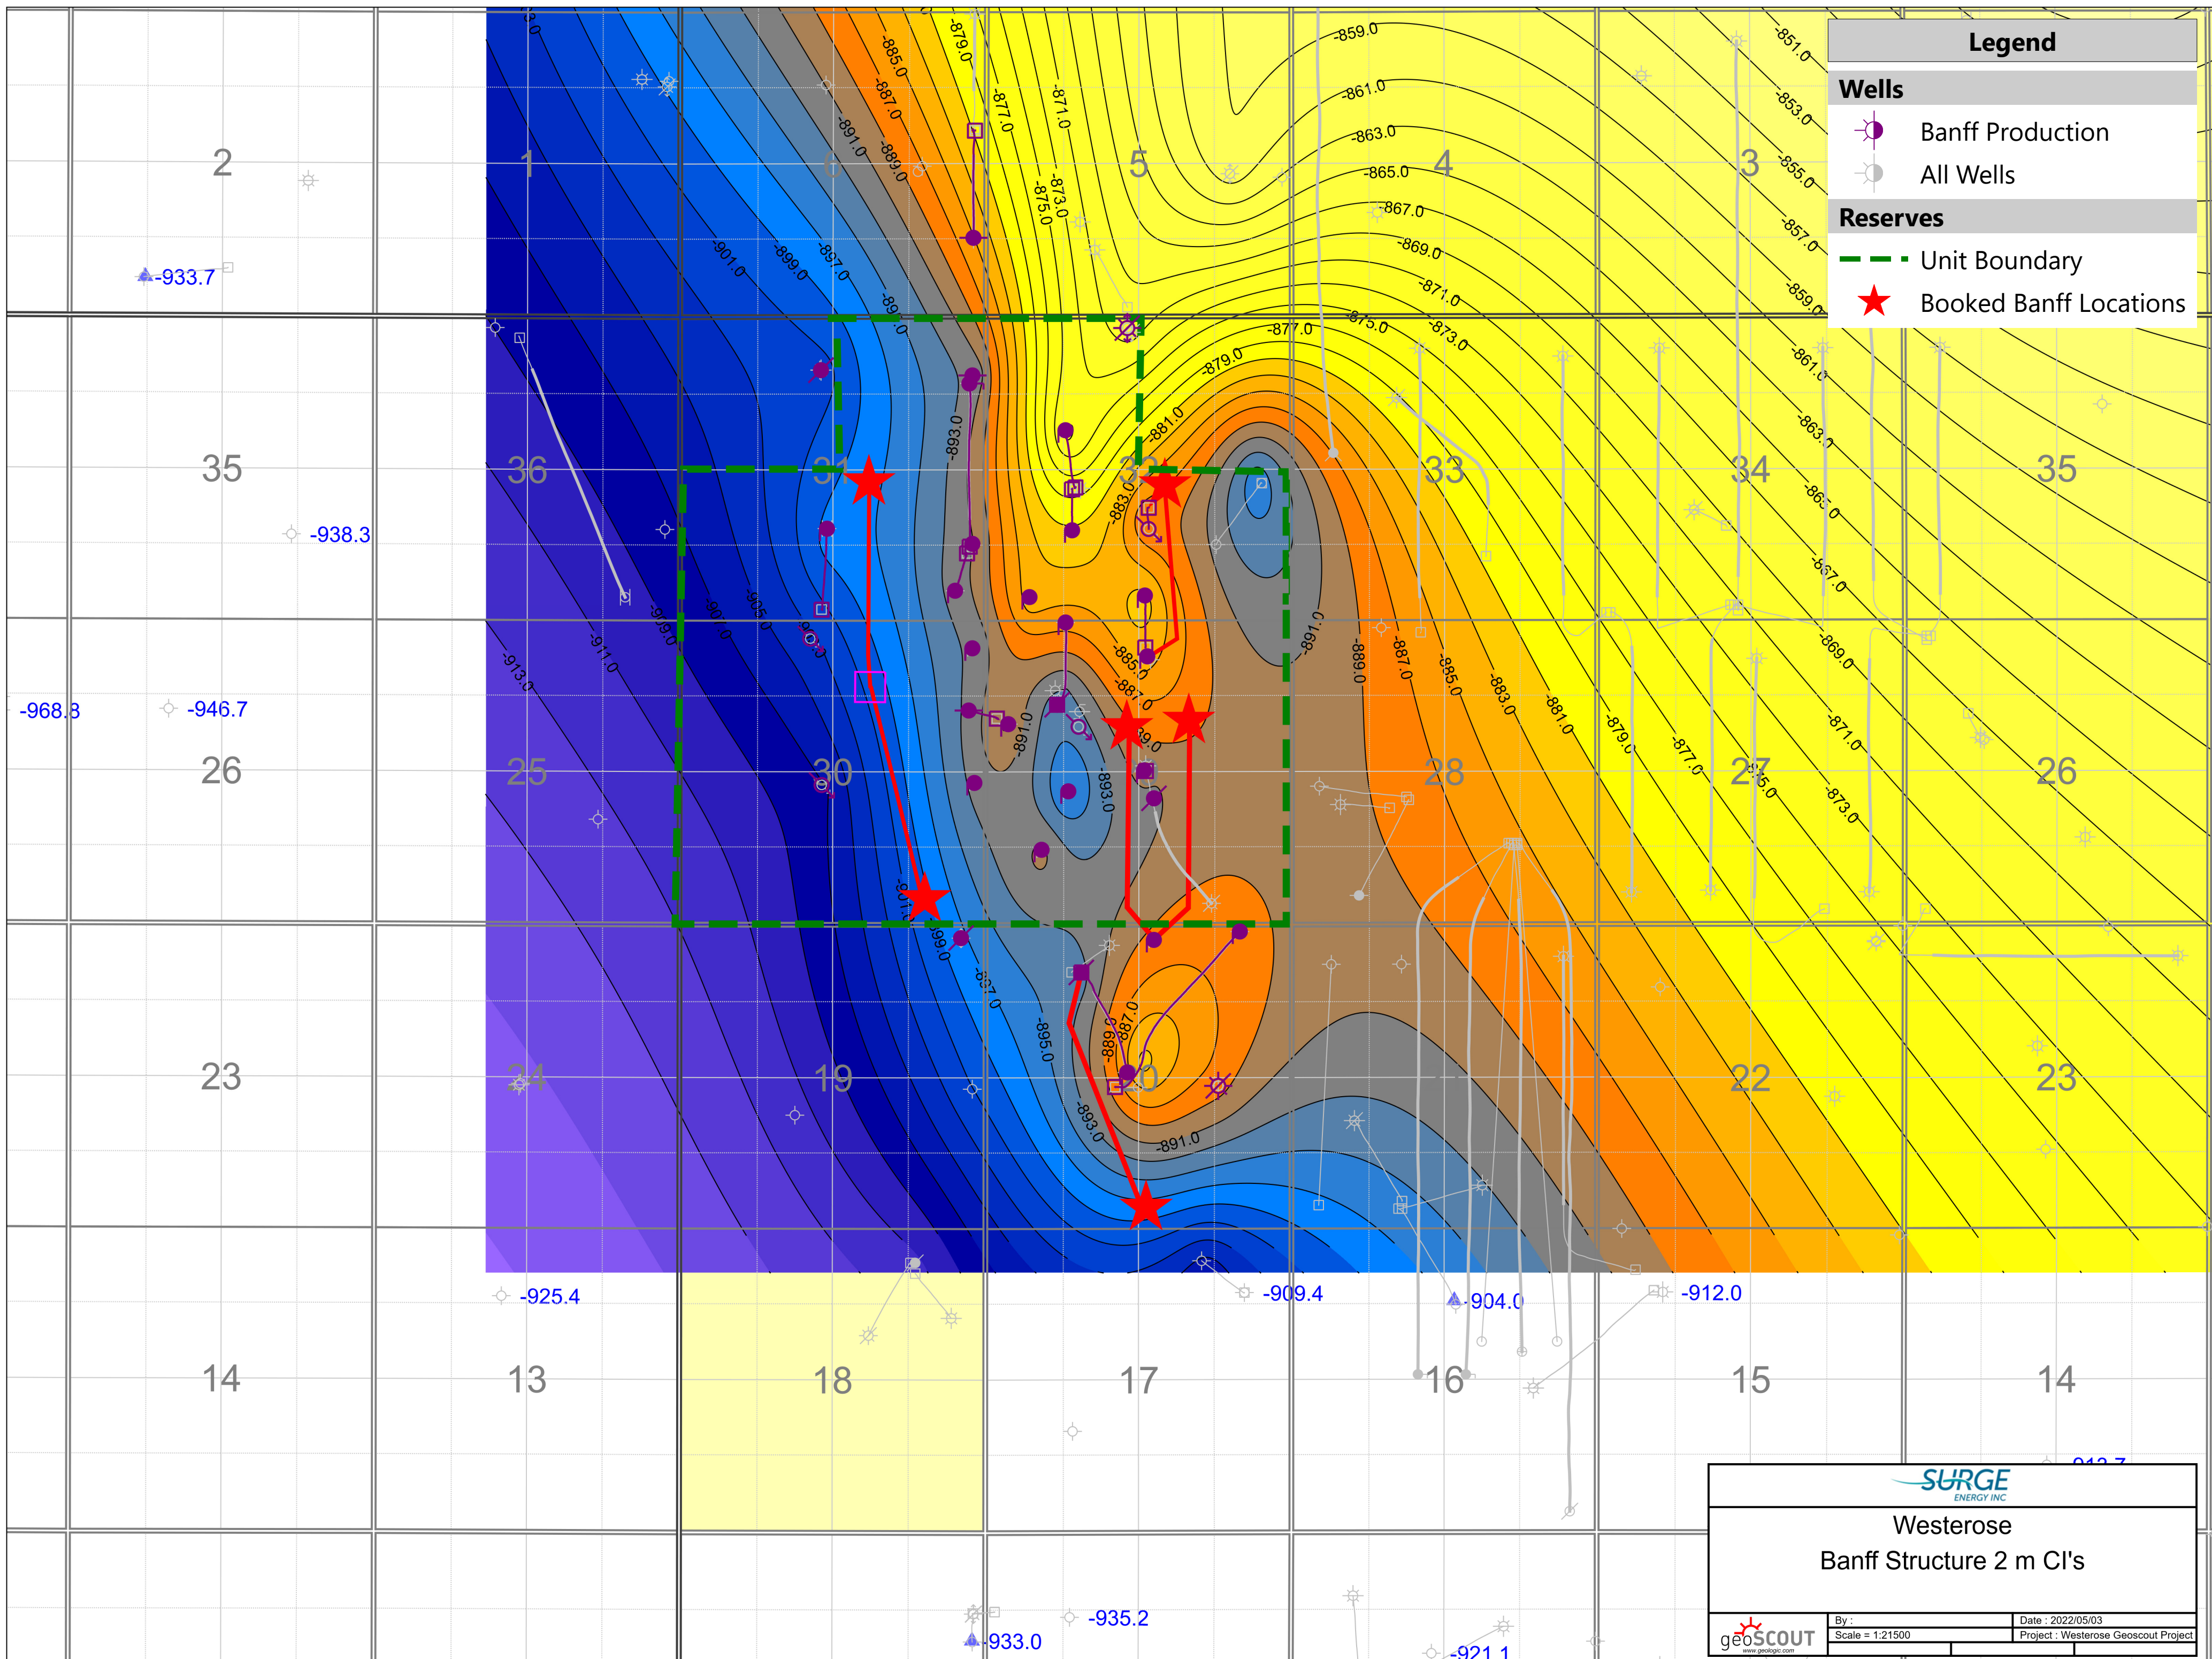

R3

R2W5

Legend

Wells

- Banff Production
- All Wells

Reserves

- Unit Boundary
- Booked Banff Locations

T46

T46

T45

T45

SURGE ENERGY INC.

Westerose
Banff Structure 2 m CI's

By :	Date : 2022/05/03
Scale = 1:21500	Project : Westerose Geoscout Project

geoscout
www.geoscout.com

R3