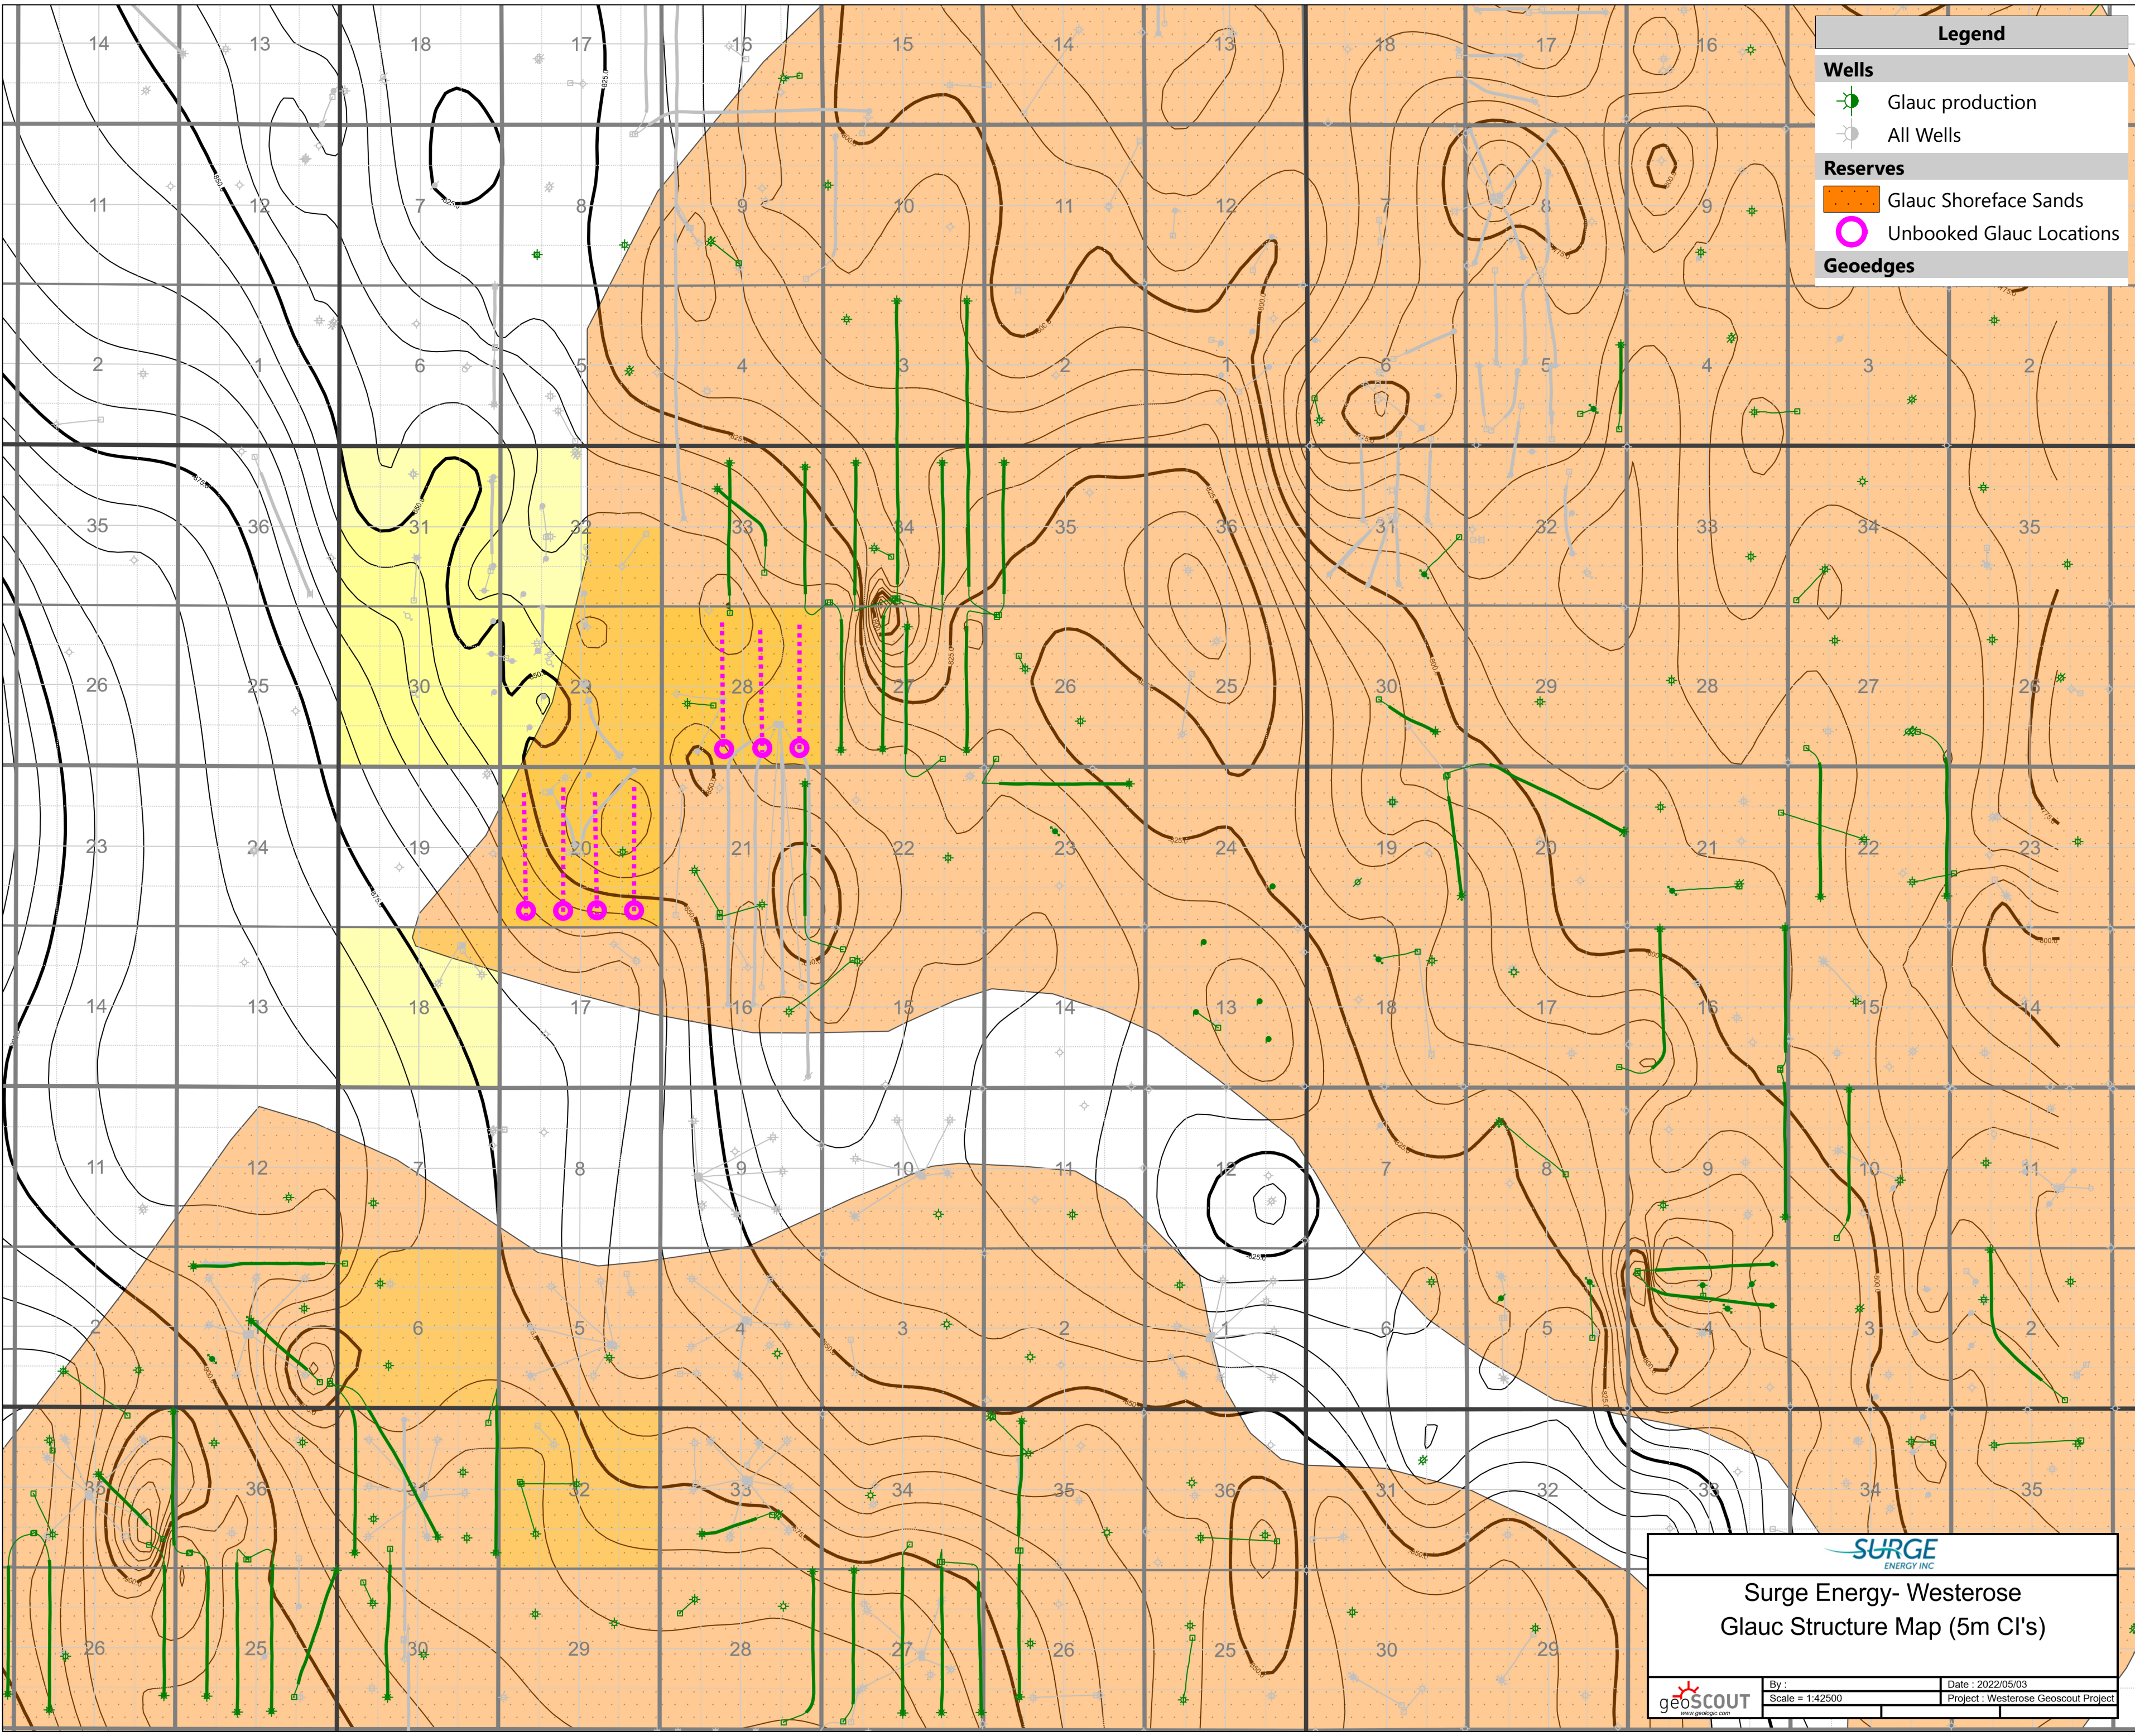

R3

R2

R1W5

Legend

Wells

- Glauc production
- All Wells

Reserves

- Glauc Shoreface Sands
- Unbooked Glauc Locations

Geoedges

T46

T46

T45

T45

T44

T44

R3

R2

R1W5

SURGE ENERGY INC.

Surge Energy- Westeros

Glauc Structure Map (5m CI's)

By: Date: 2022/05/03

Scale = 1:42500 Project: Westeros Geoscout Project

geoSCOUT www.geoscout.com