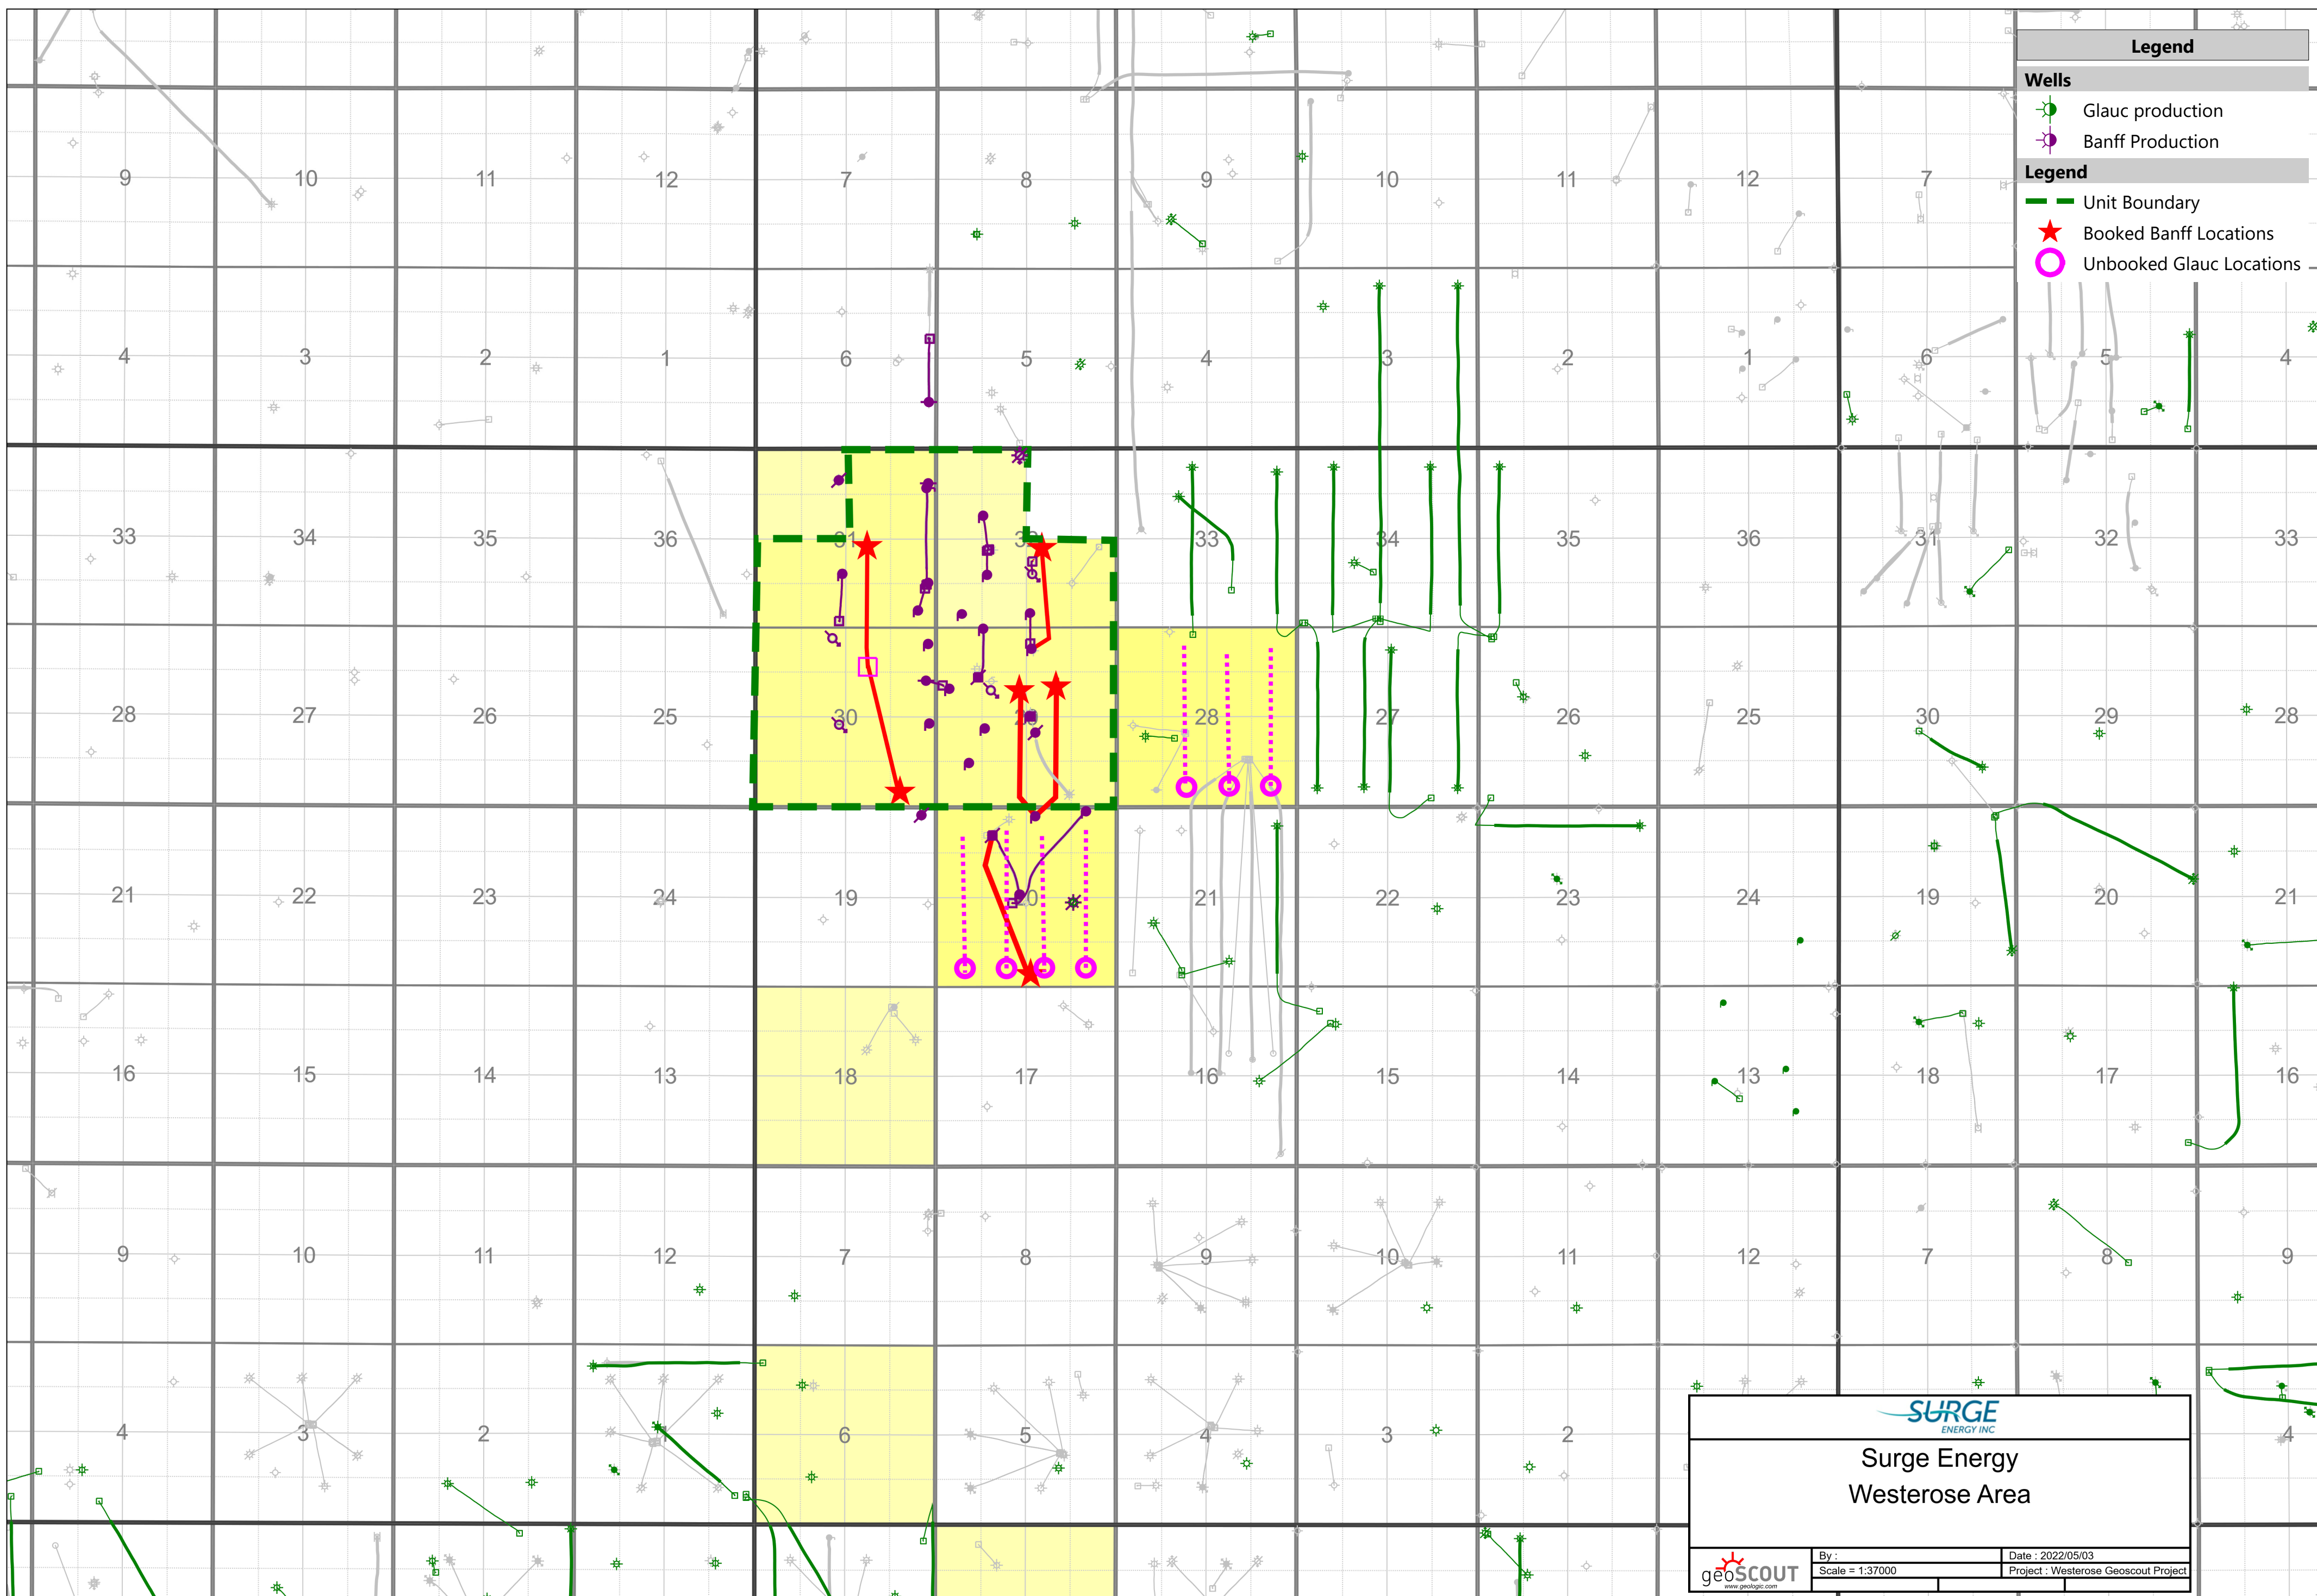

R3

R2

R1W5

Legend

Wells

- Glauco production
- Banff Production

Legend

- Unit Boundary
- Booked Banff Locations
- Unbooked Glauco Locations

T46

T46

T45

T45

T44

T44

SURGE ENERGY INC

Surge Energy
Westerose Area

By:
Scale = 1:37000
Date: 2022/05/03
Project: Westerose Geoscout Project

geoscout
www.geoscout.com

R3

R2

R1W5