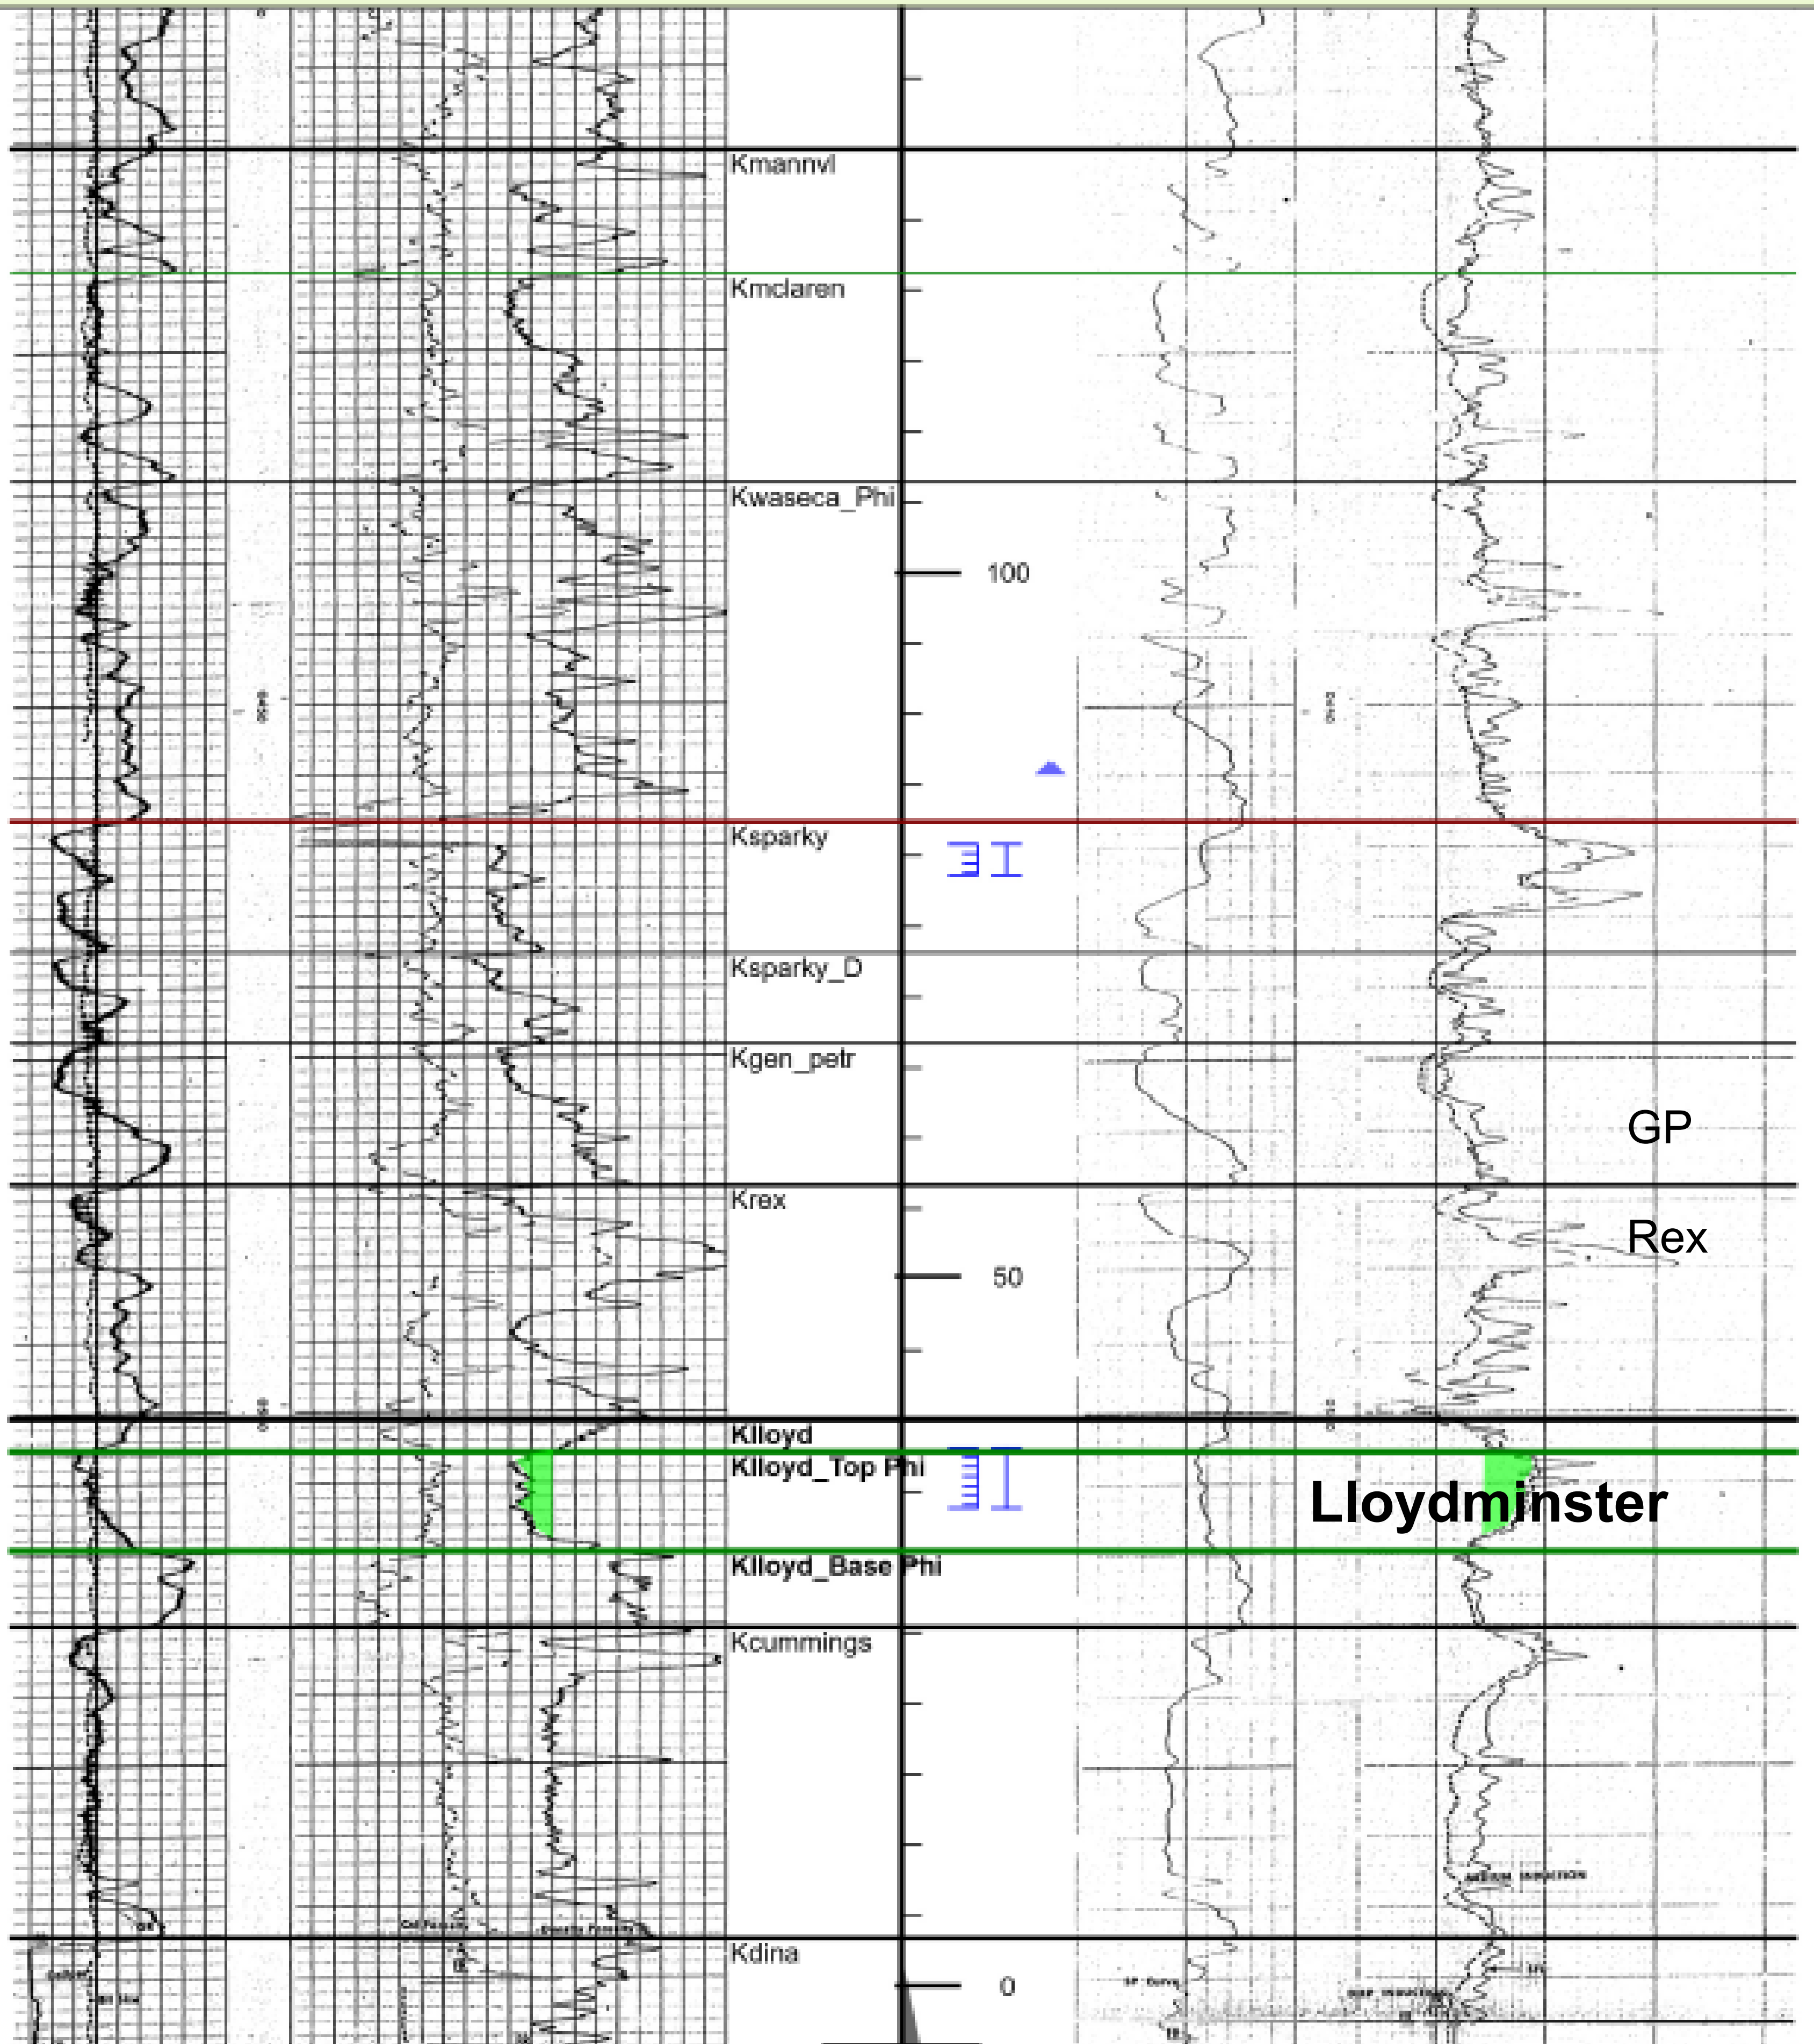

A

Dome Petri Ltd
1979/01/23
545.0

BP Cda Enrg Grp ULC
Kdina
545.0

A'

Lloydminster

ELV -4.3m