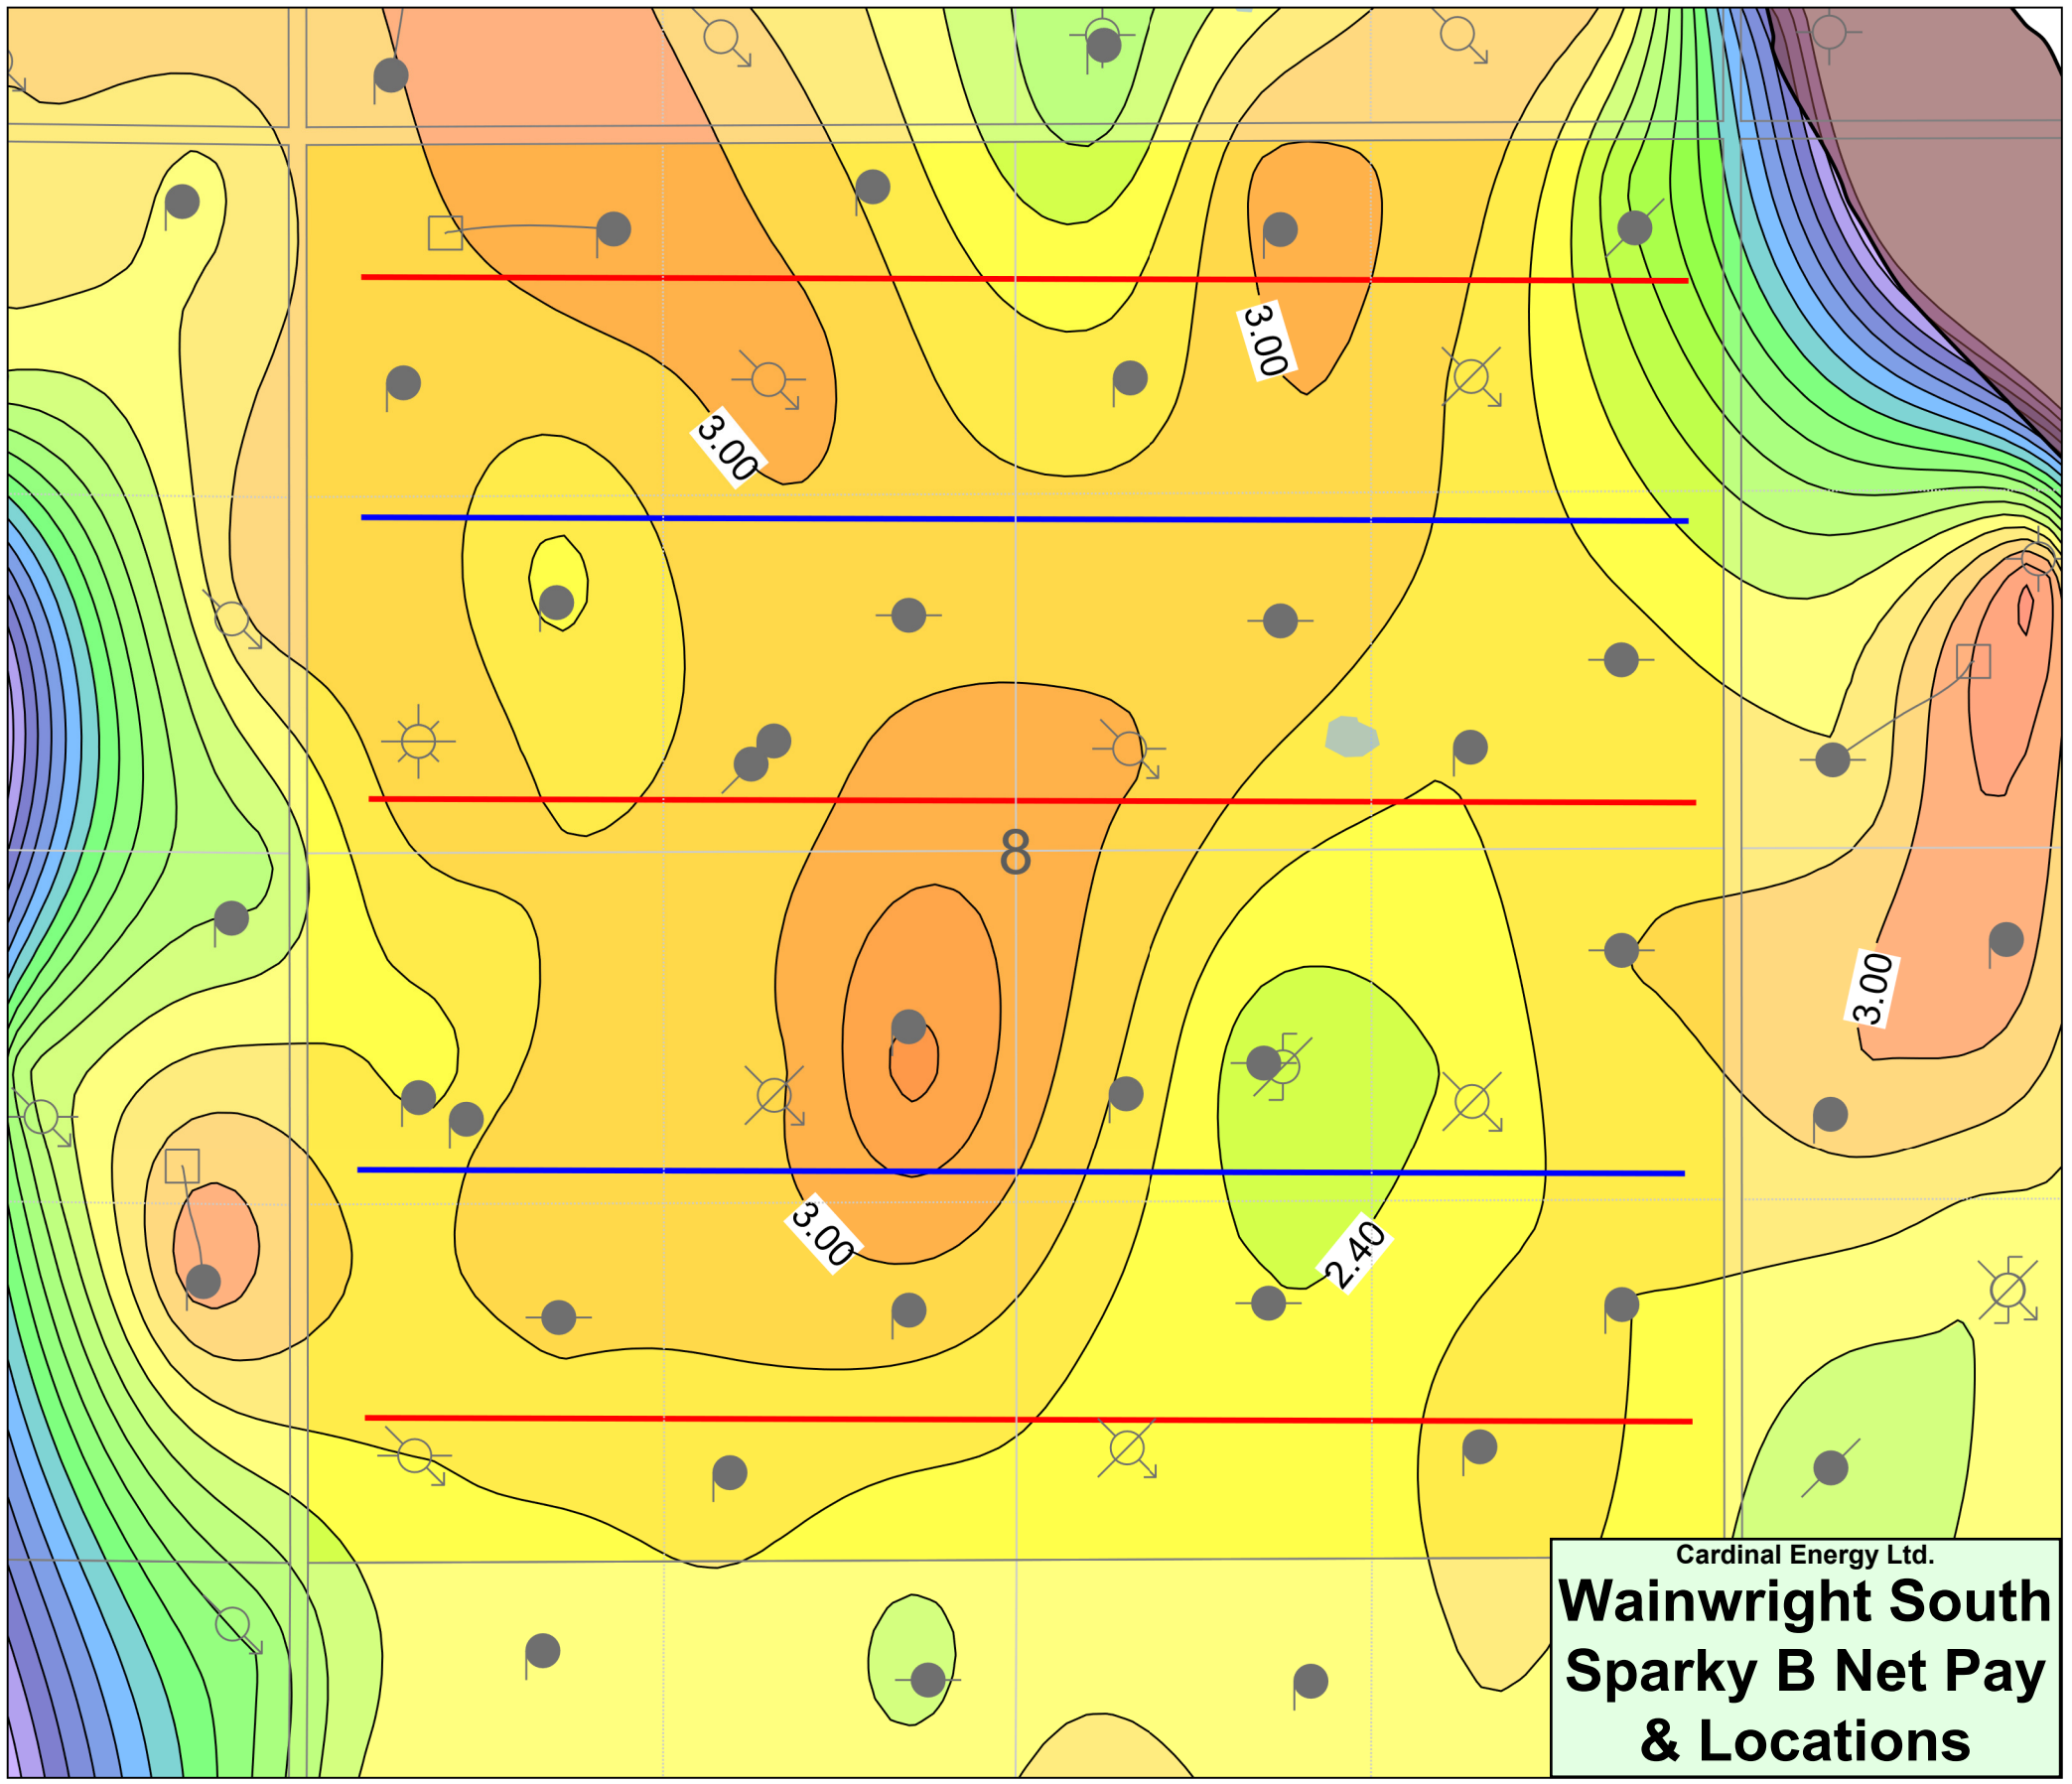

R6W4

T46

T46

R6W4

Cardinal Energy Ltd.
**Wainwright South
Sparky B Net Pay
& Locations**