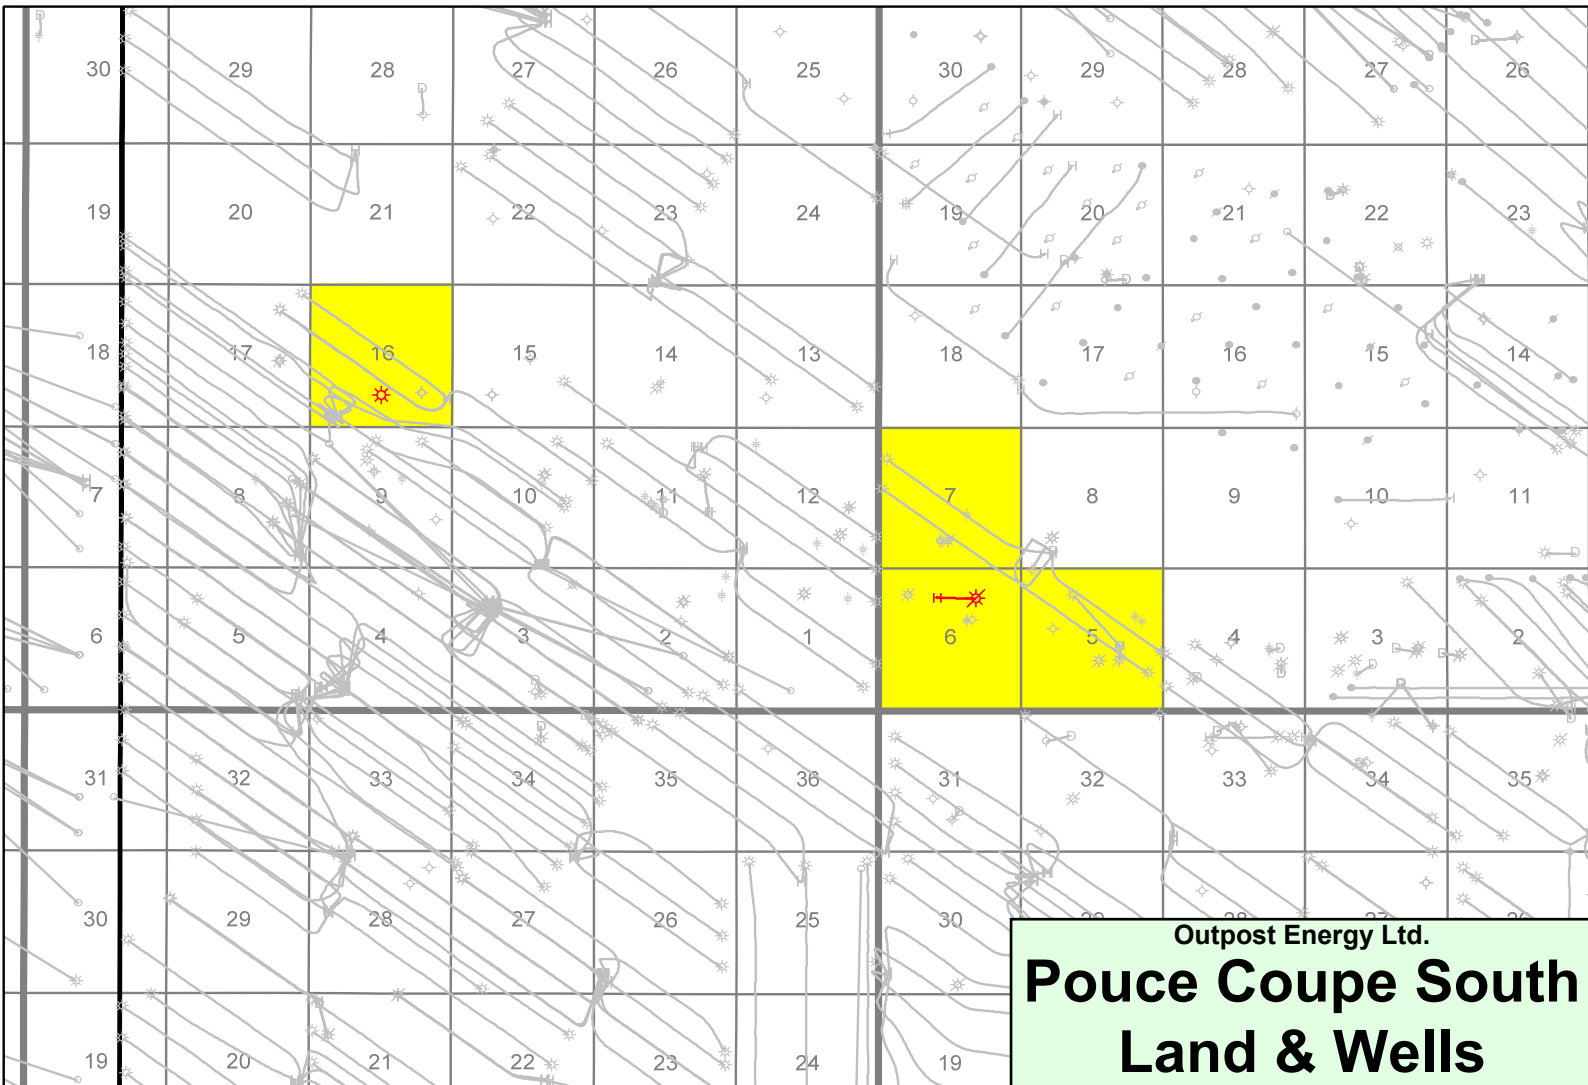

R13

R12W6

T78

T78

T77

R13

R12W6

Outpost Energy Ltd.
**Pouce Coupe South
Land & Wells**