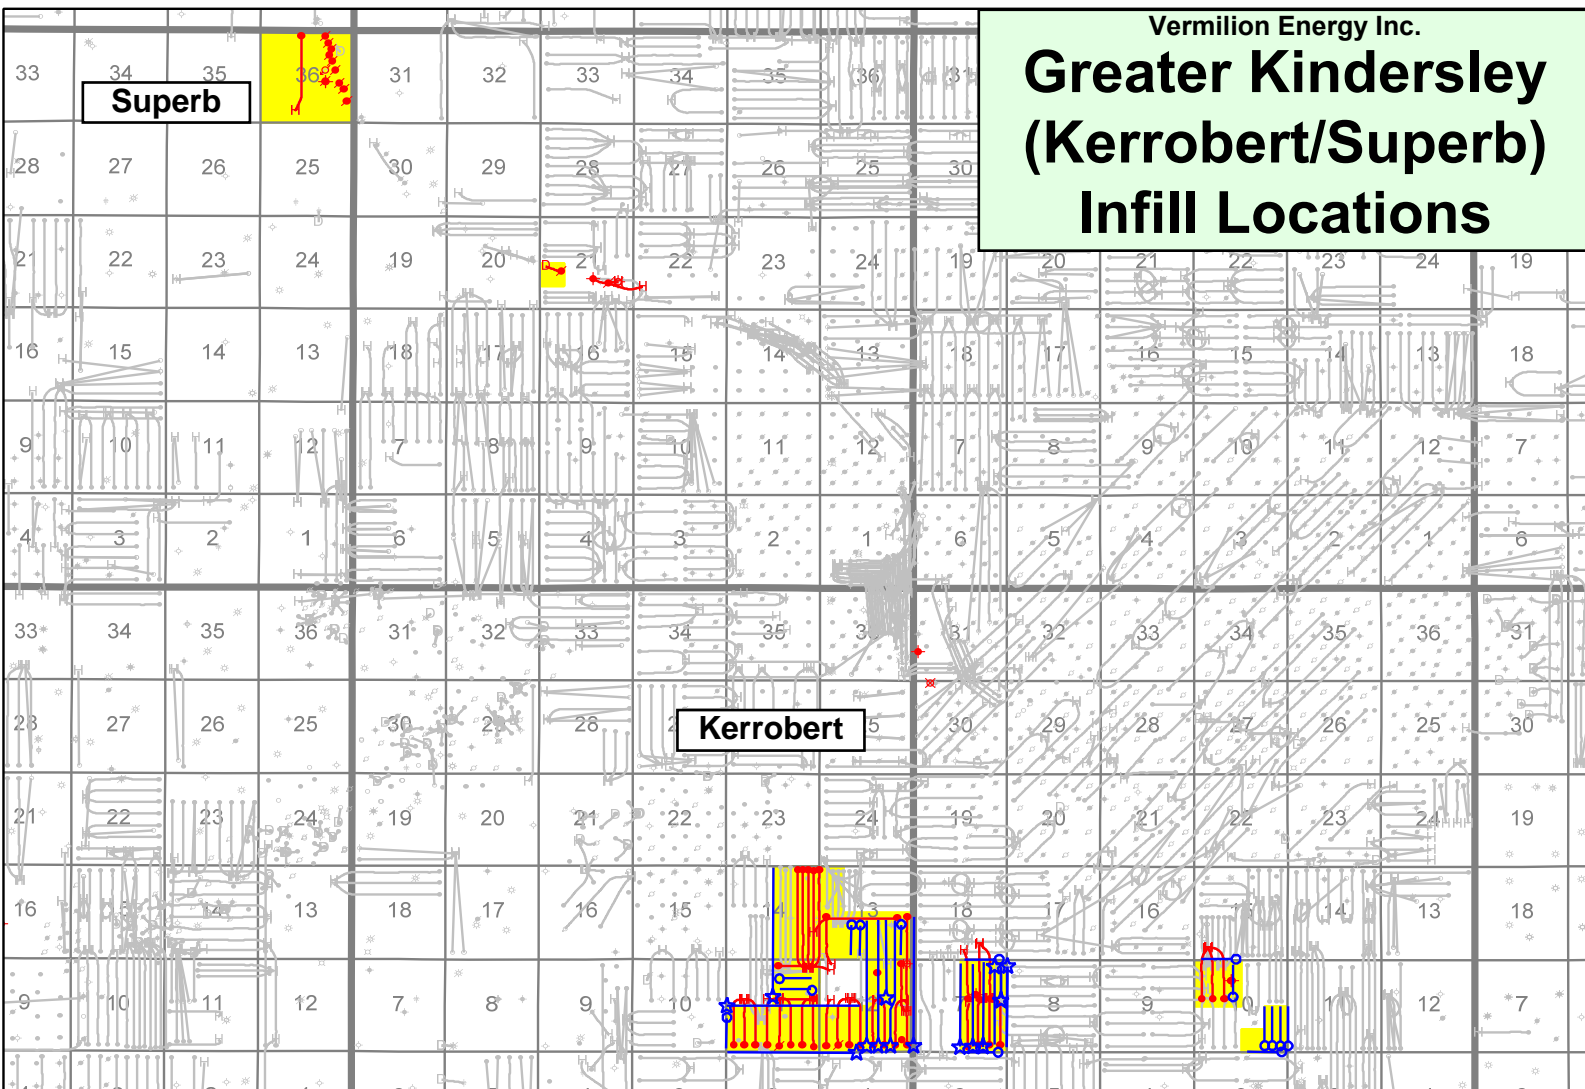

R25

R24

R23W3

Vermilion Energy Inc.

Greater Kindersley (Kerrobot/Superb) Infill Locations

T33

T33

T32

T32

R25

R24

R23W3