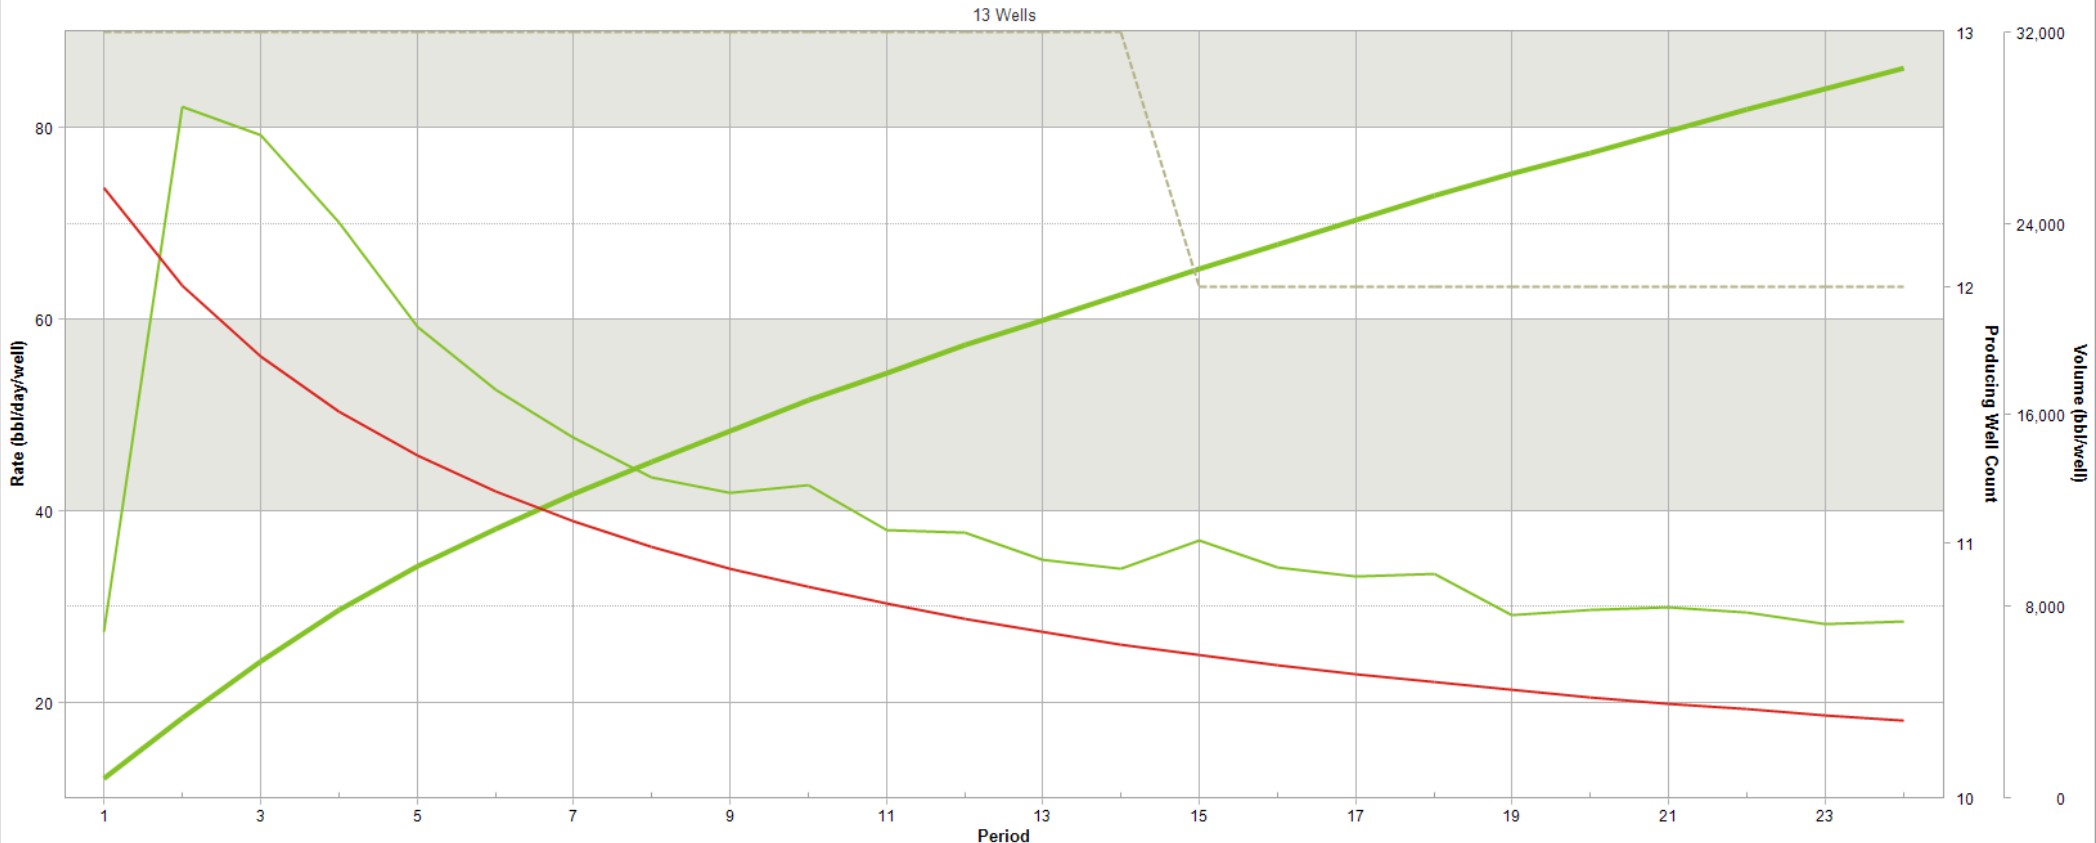

# Oil Type Curve (Rate vs Time)

Proprietary information of Burgess Creek Exploration Inc. - Feb 03, 2022, 1:47 PM VERDAZO™

BCX Predicted Type Curve Infill Wells

CD Avg Oil (bbl/day/well)

Producing Well Count

Oil (bbl/well)