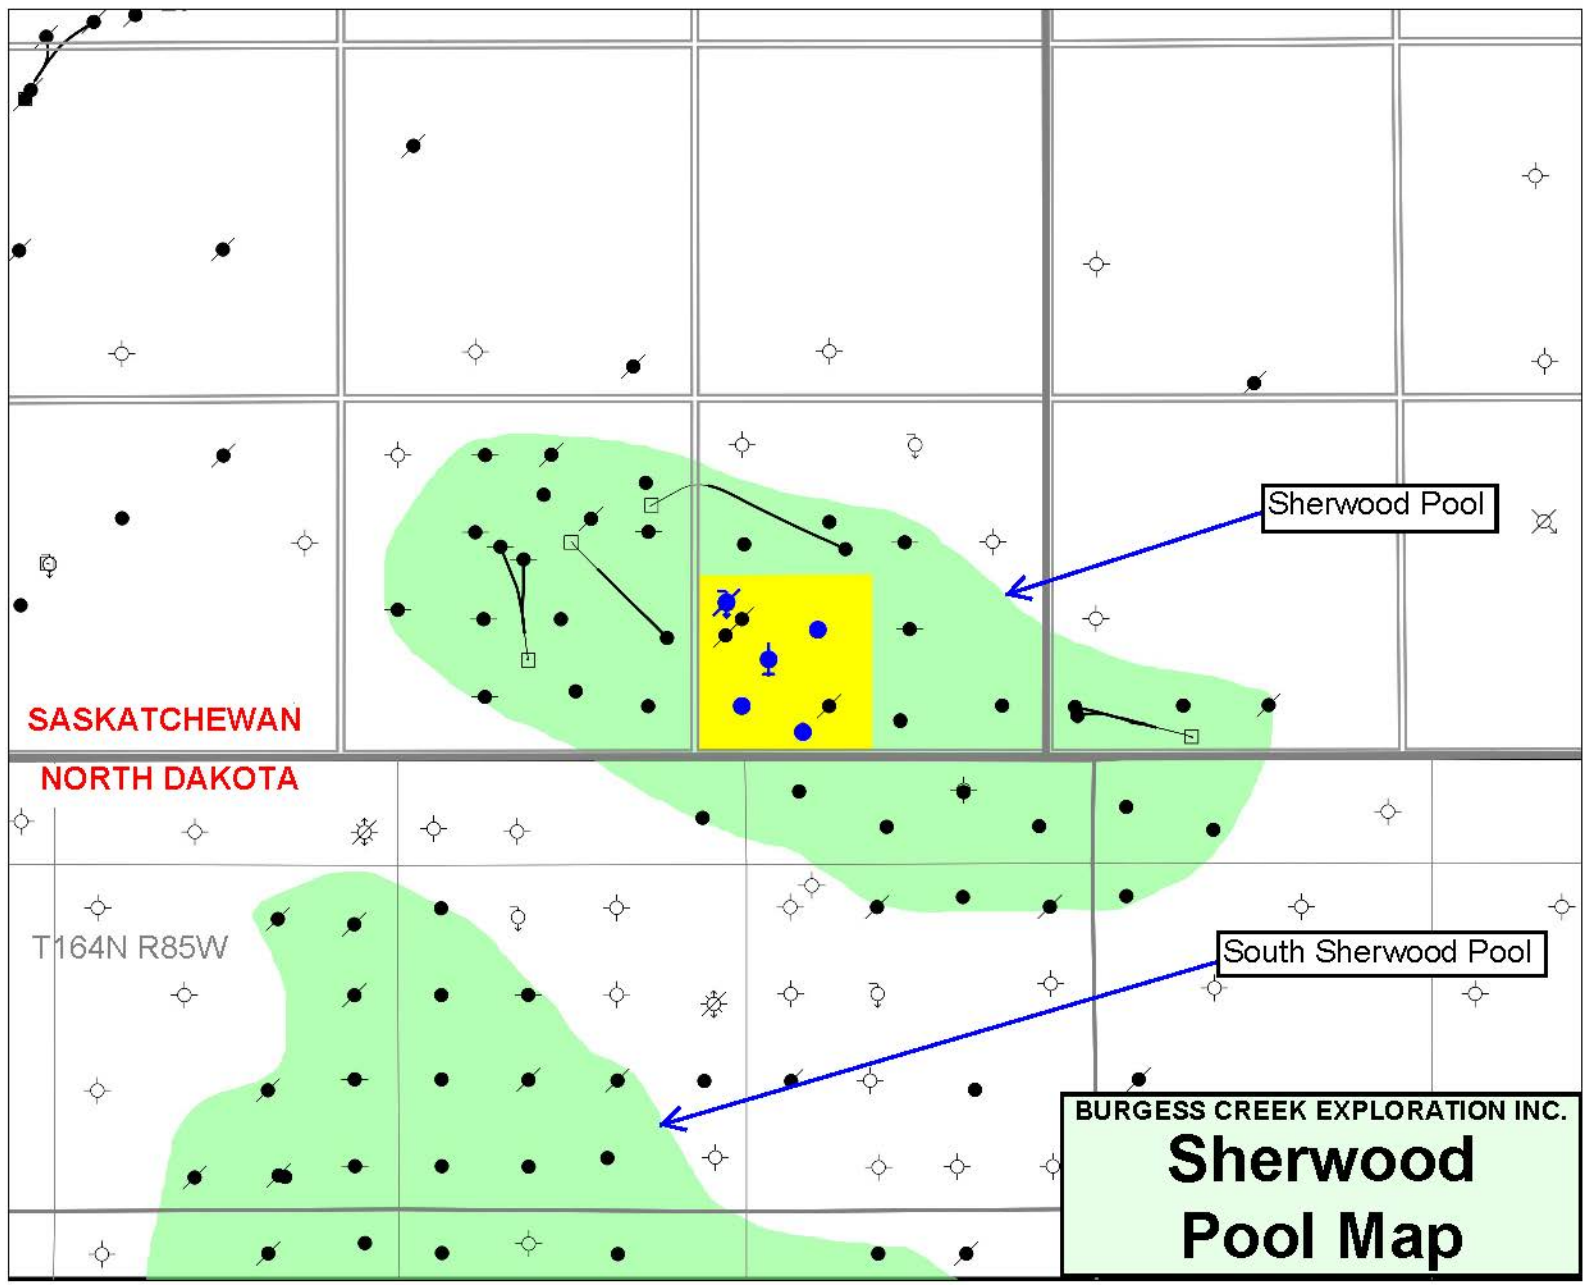

R32

R31W1

T1

T1

SASKATCHEWAN

NORTH DAKOTA

T164N R85W

Sherwood Pool

South Sherwood Pool

BURGESS CREEK EXPLORATION INC.
**Sherwood
Pool Map**

R32

R31W1