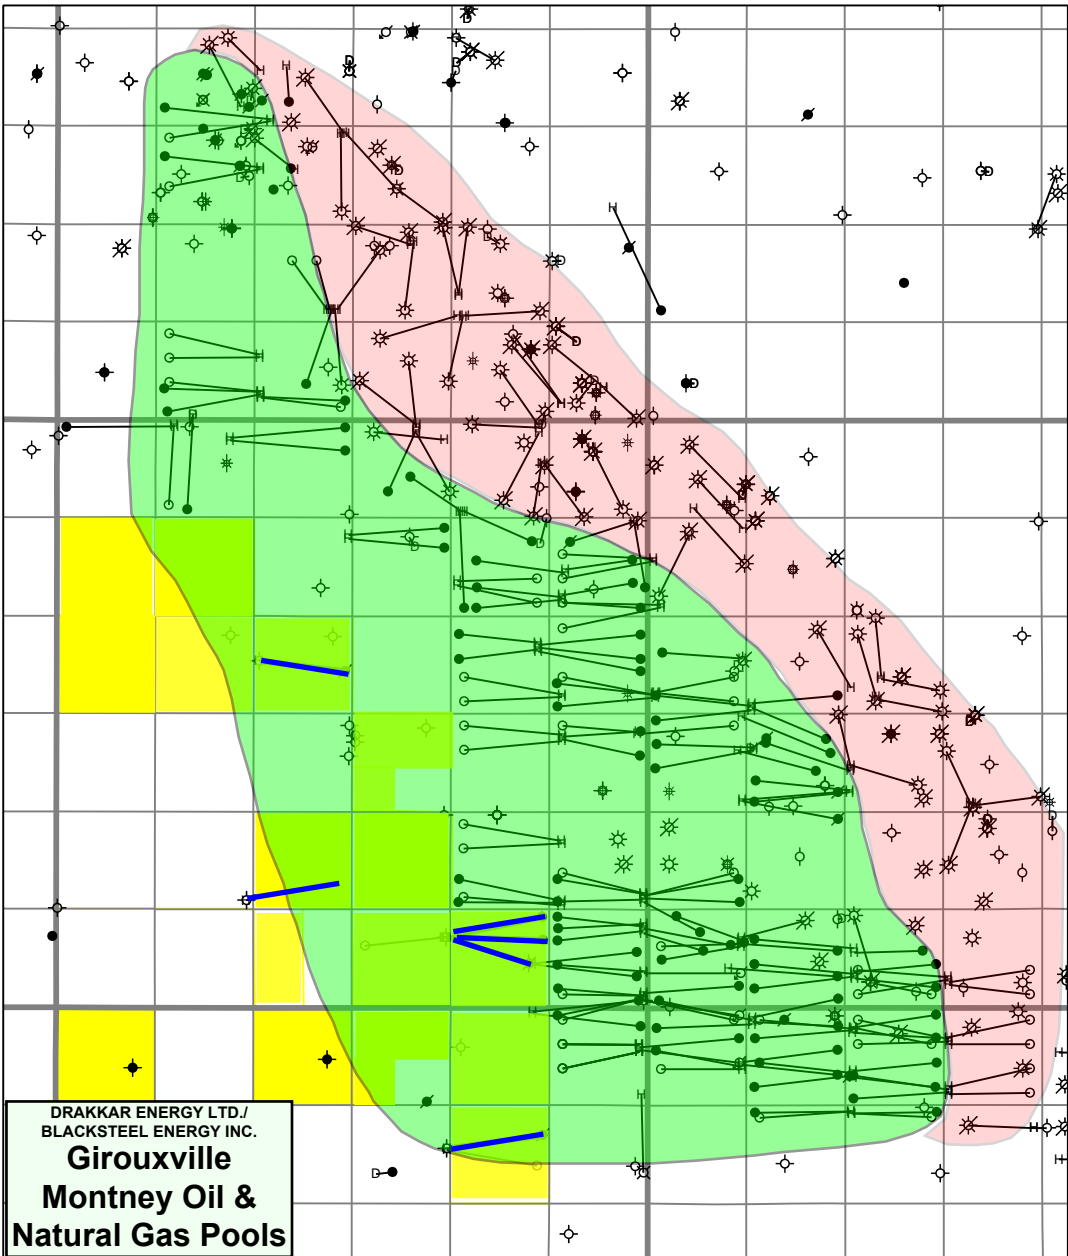

R21

R20W5

T77

T77

T76

T76

T75

T75

R21

R20W5

DRAKKAR ENERGY LTD./
BLACKSTEEL ENERGY INC.
Girouxville
**Montney Oil &
Natural Gas Pools**