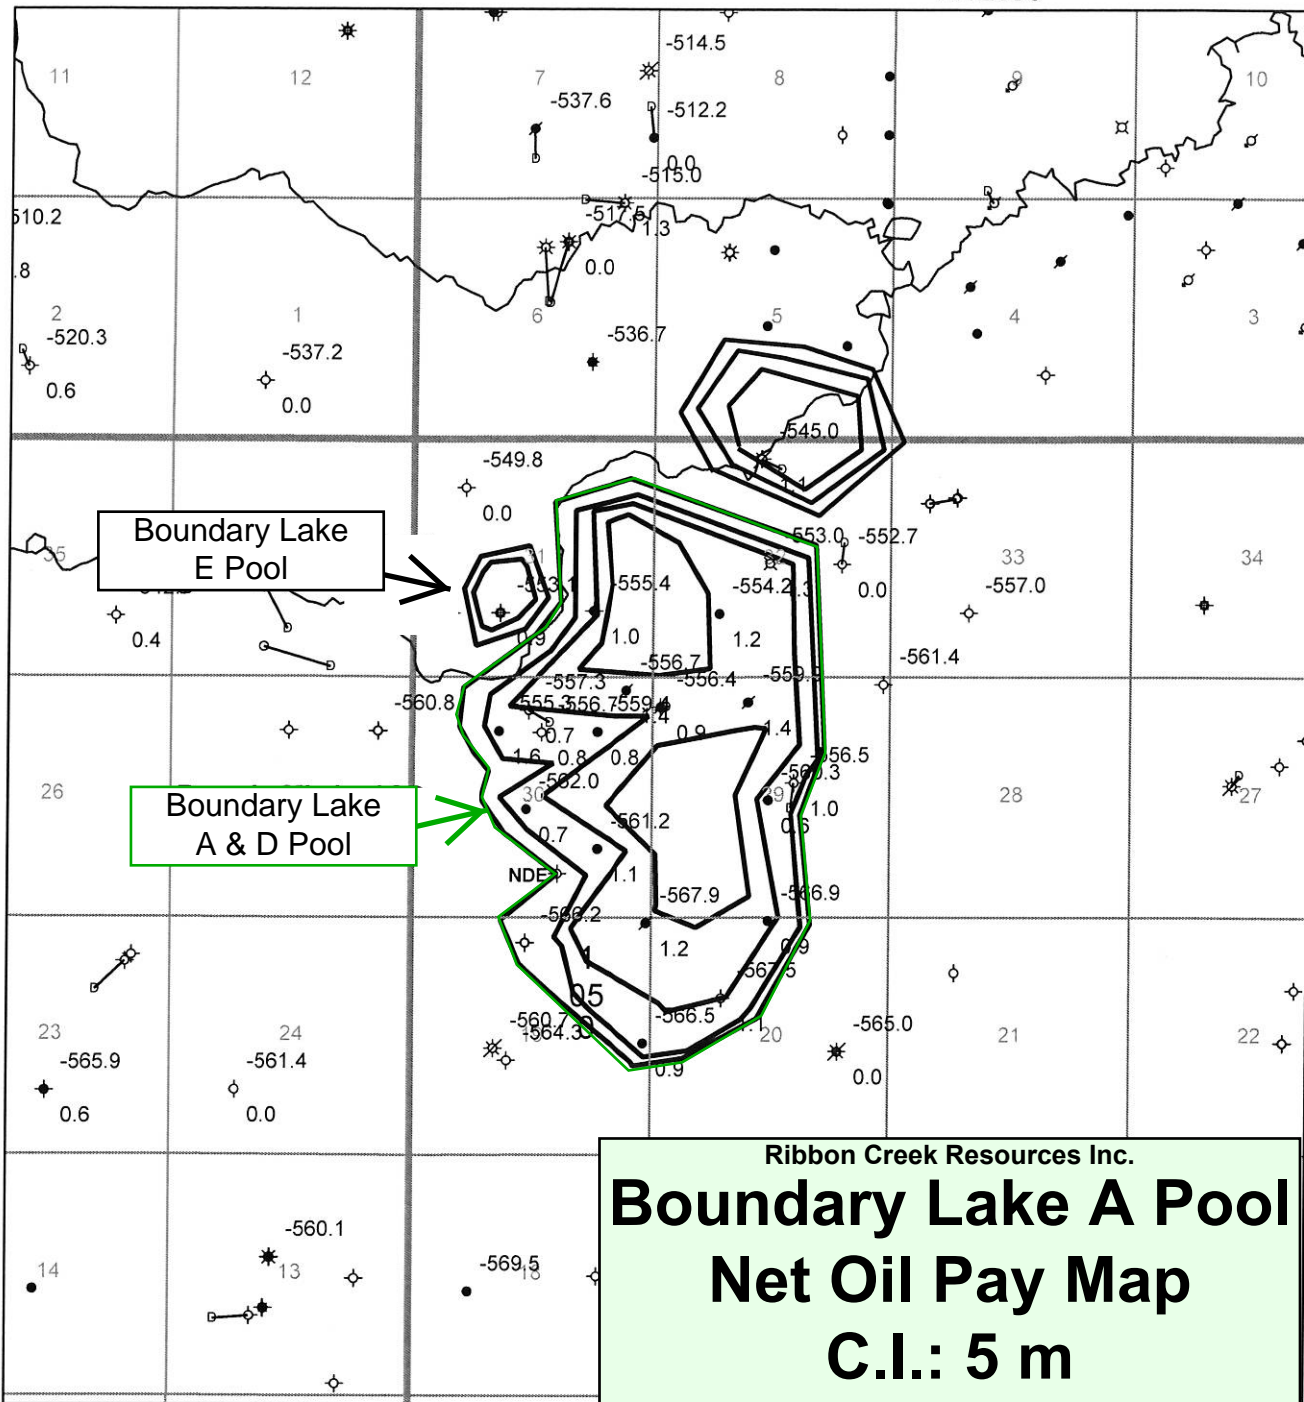

R12W6

Boundary Lake
E Pool

Boundary Lake
A & D Pool

Ribbon Creek Resources Inc.
Boundary Lake A Pool
Net Oil Pay Map
C.I.: 5 m

R12W6