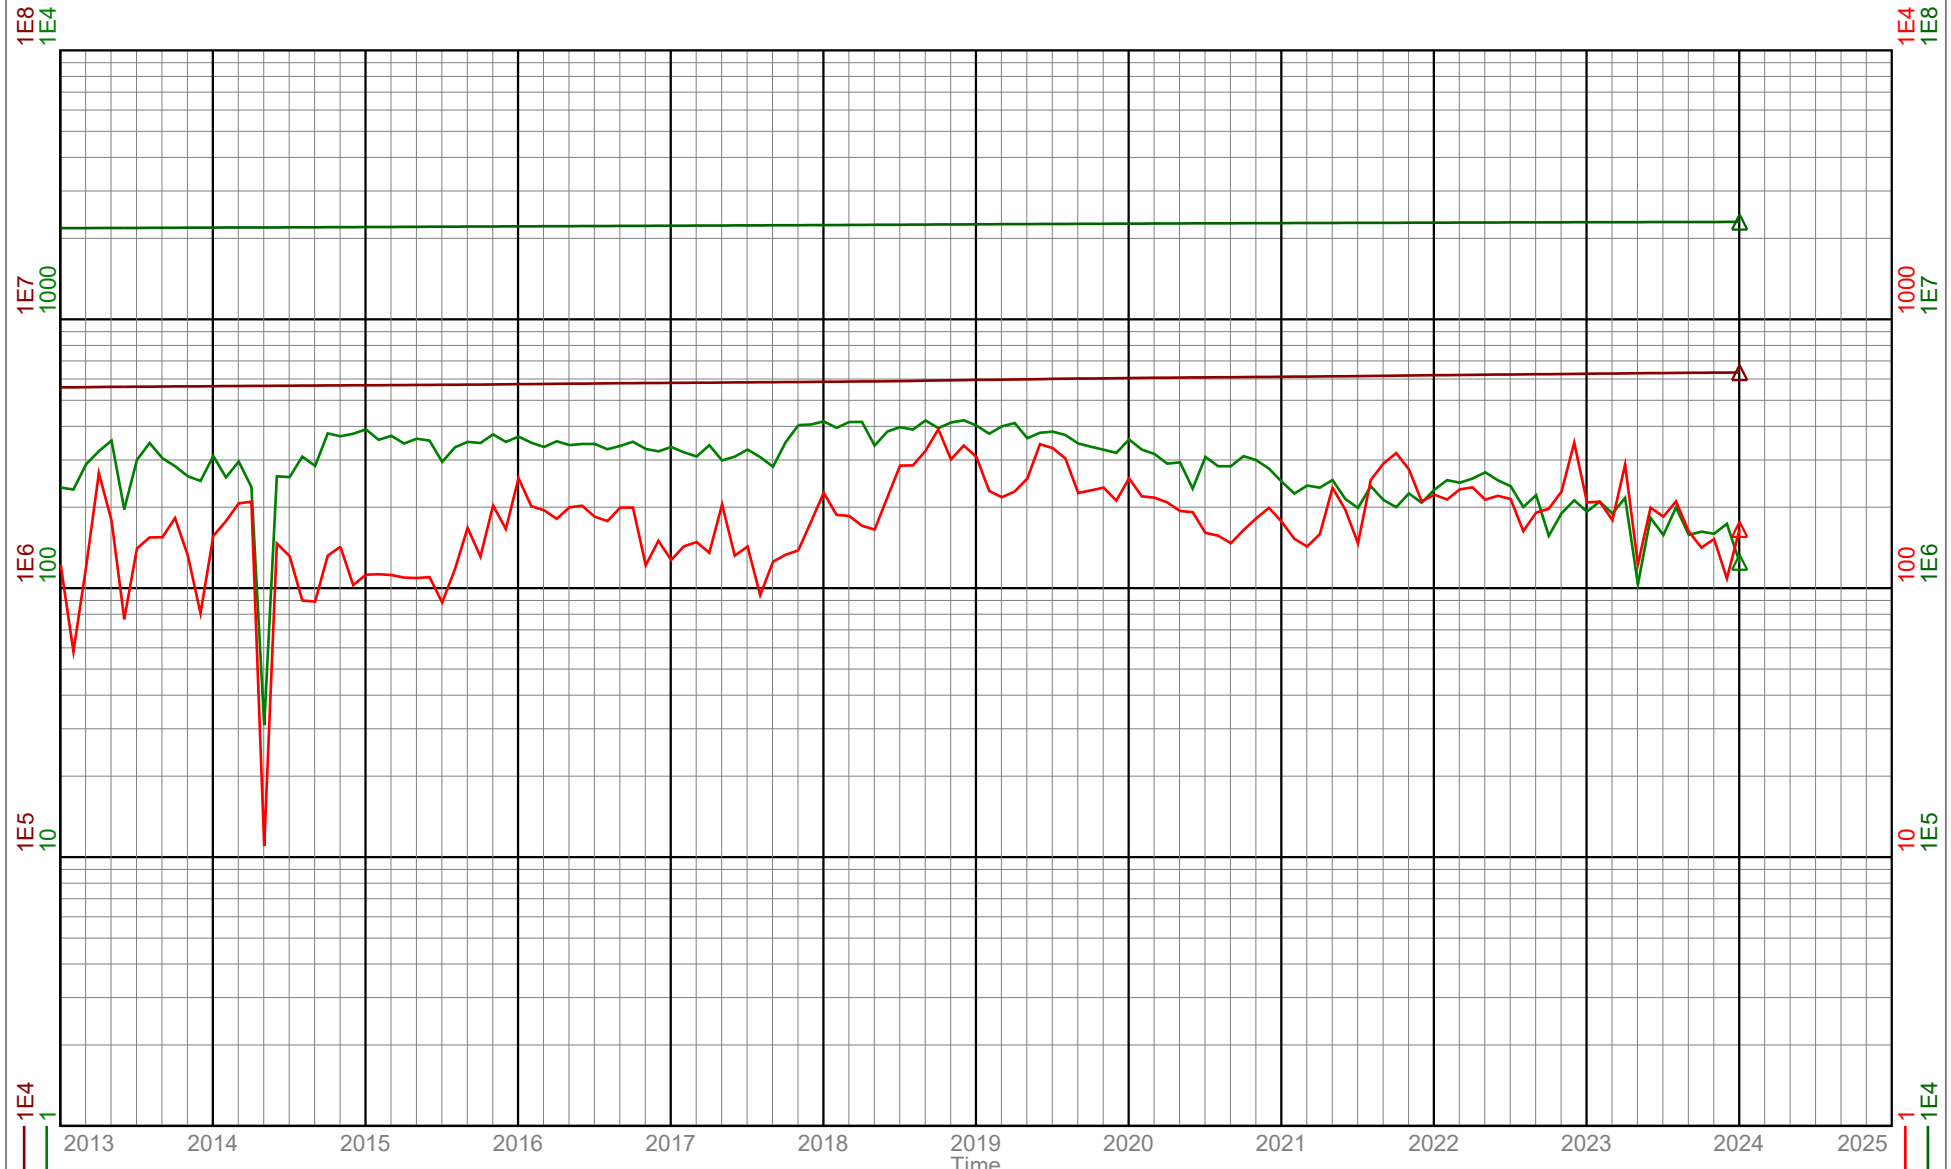

CYN-PEM CARDIUM "D" UNIT NO 1

Cum Oil + Cond (bbl):	23021211	Cum Inj Oil (bbl):	0
Cum Gas (mcf):	6339716	Cum Inj Gas (mcf):	0
Cum Wtr (bbl):	75054069	Cum Inj Wtr (bbl):	99555188

△ Cal Dly Oil (bbl/d) △ Cal Dly Gas (mcf/d) △ Cum Prd Oil (bbl) △ Cum Prd Gas (mcf)