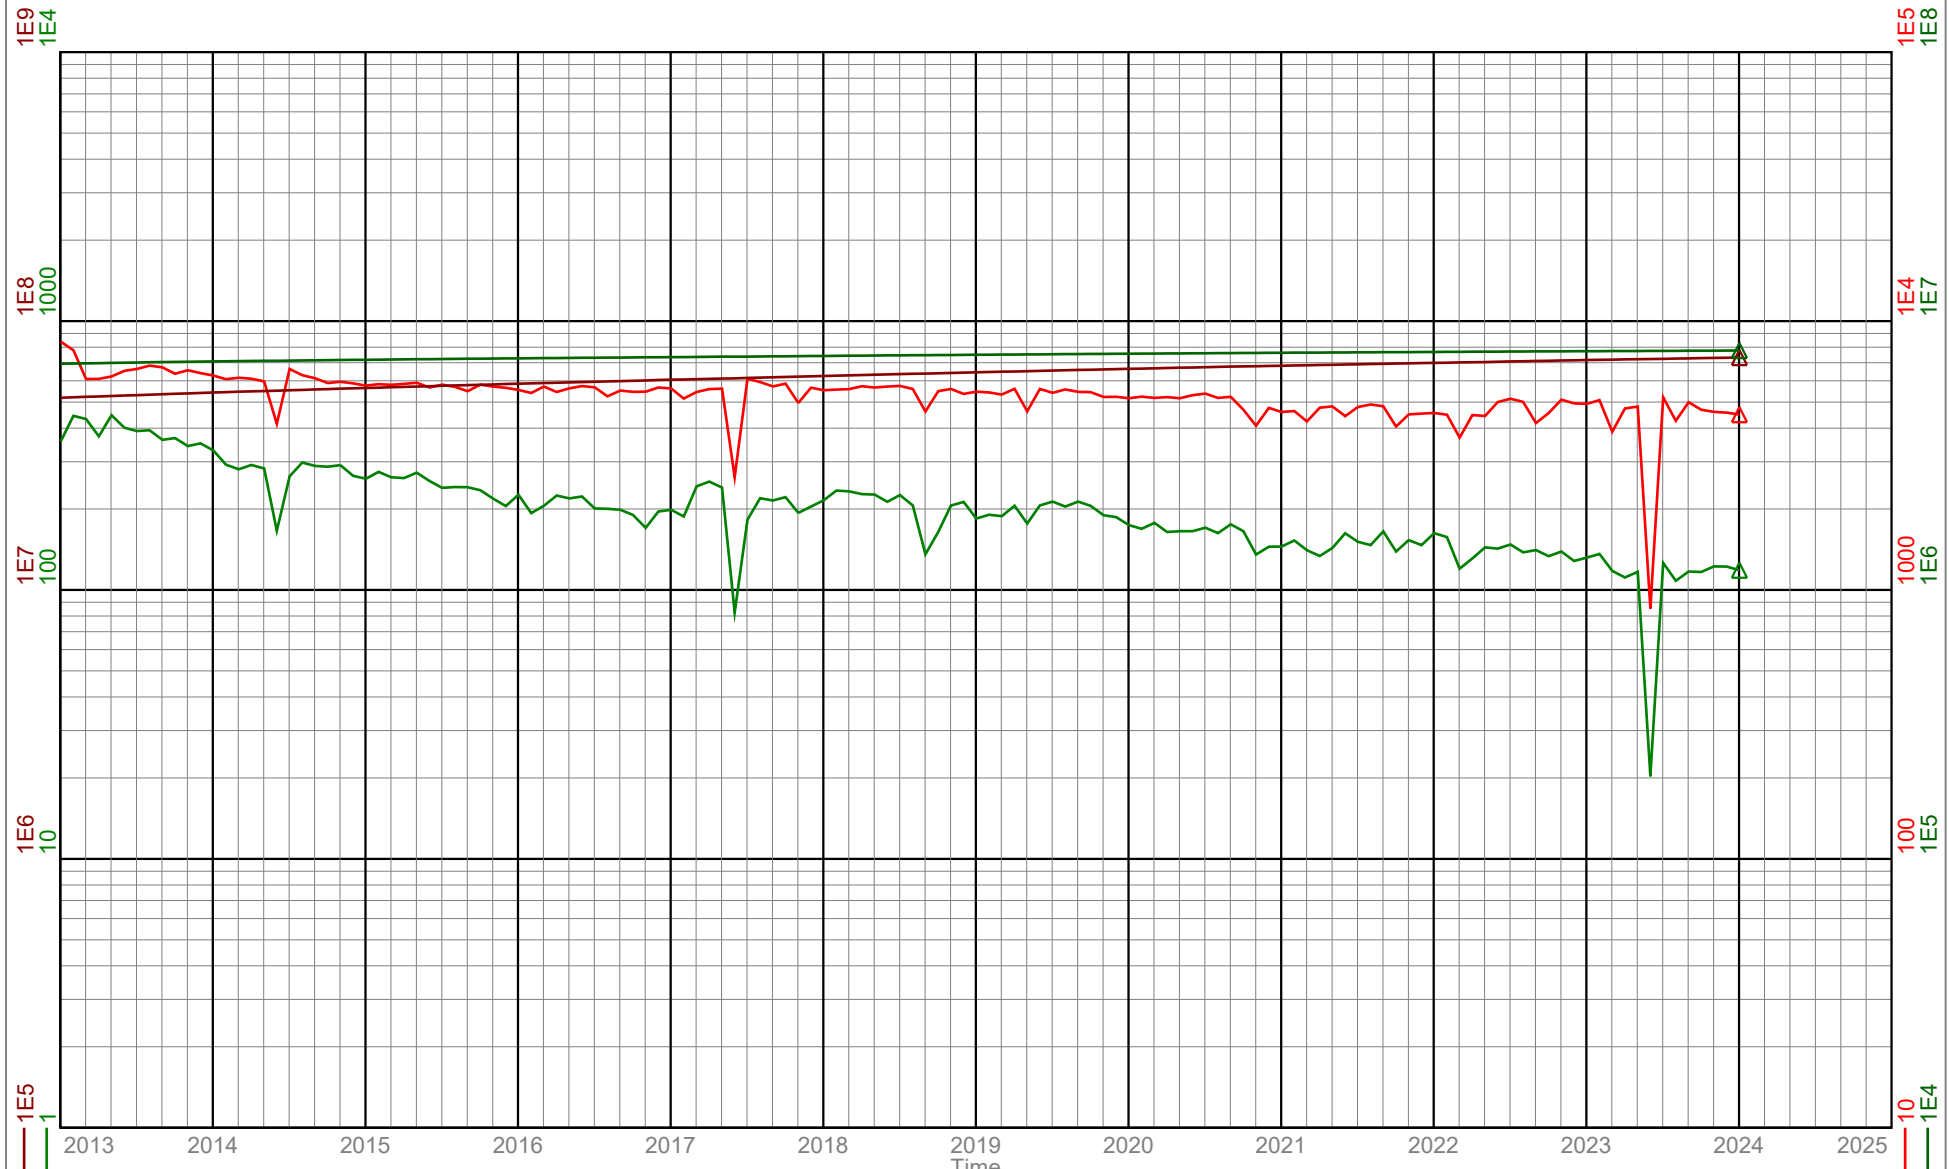

MEDICINE RIVER PEKISKO N POOL UNIT

Cum Oil + Cond (bbl):	7771192	Cum Inj Oil (bbl):	0
Cum Gas (mcf):	73223977	Cum Inj Gas (mcf):	22534405
Cum Wtr (bbl):	184749	Cum Inj Wtr (bbl):	0

△ Cal Dly Gas (mcf/d) △
△ Cum Prd Oil (bbl)