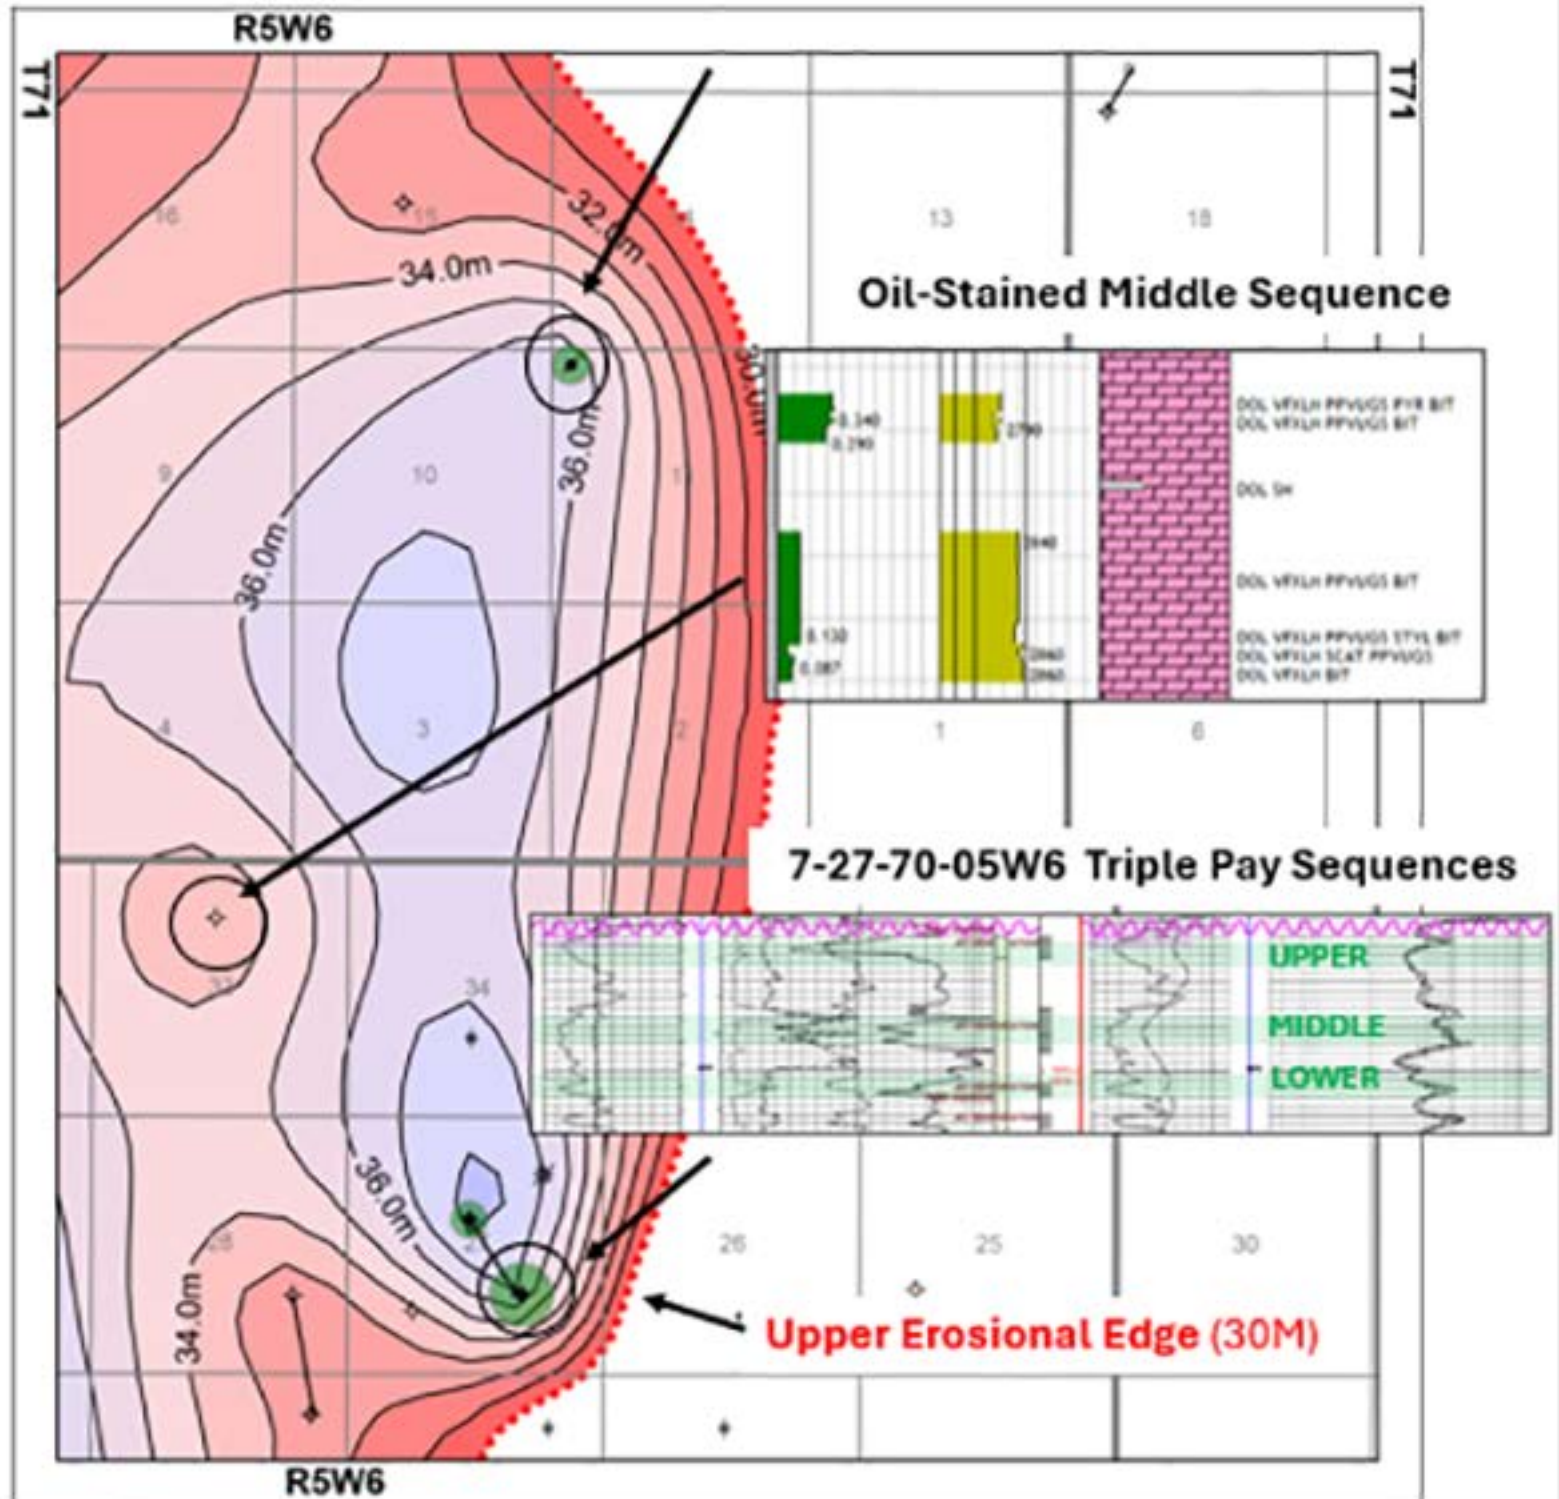

13-11-71-05W6 Triple Pay Sequences

Charlie Lake Isopach (m)
Contour Interval = 1m