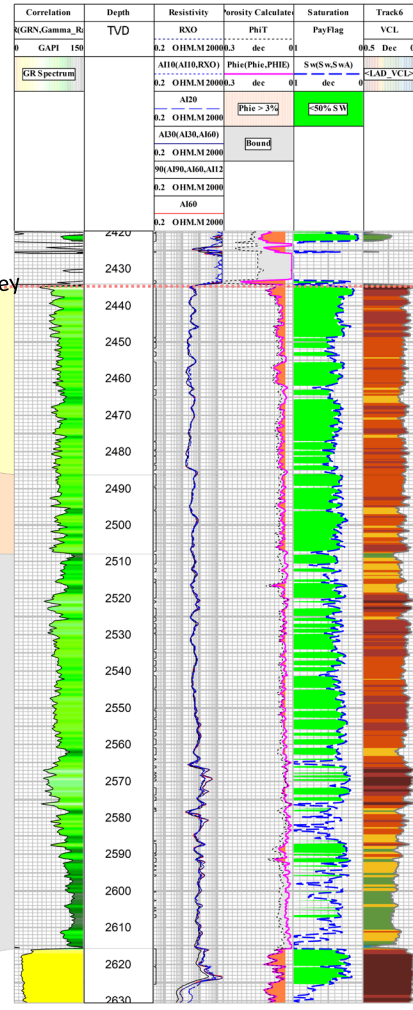

100040106903W600

40.1 km

102092506527W500

5.8 km

100071106527W500

Spartan Delta Corp

Athabasca Oil Corp

Cdn Nat Rsrcs Ltd

GOLD CREEK

AOC LANDS

★ 16-11 location offsetting 07-11

LMM	Net Pay (m)	PhiPay (%)	SwPay (%)
	27.4	4.7	30

LMM	Net Pay (m)	PhiPay (%)	SwPay (%)
	21.4	4.7	43

LMM	Net Pay (m)	PhiPay (%)	SwPay (%)
	20.6	4.3	32