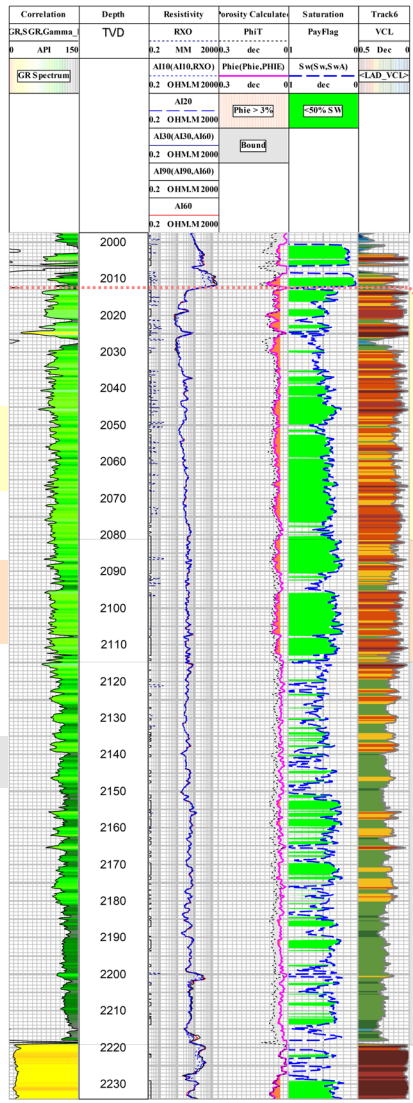

100040106903W600

40.1 km

102092506527W500

5.8 km

100071106527W500

Spartan Delta Corp

Athabasca Oil Corp

Cdn Nat Rsrcs Ltd

GOLD CREEK

AOC LANDS

★ 16-11 location offsetting 07-11

LMM	Net Pay (m)	PhiPay (%)	SwPay (%)
	27.4	4.7	30

LMM	Net Pay (m)	PhiPay (%)	SwPay (%)
	21.4	4.7	43

LMM	Net Pay (m)	PhiPay (%)	SwPay (%)
	20.6	4.3	32