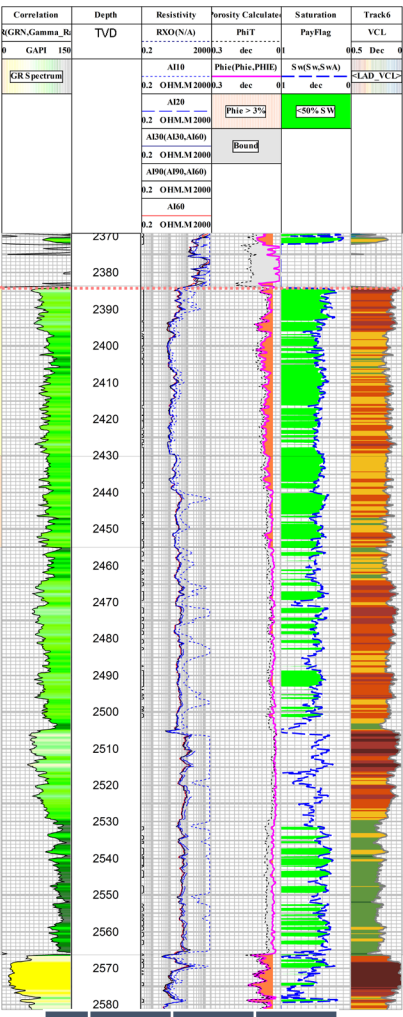

100040106903W600

40.1 km

102092506527W500

5.8 km

100071106527W500

Spartan Delta Corp

Athabasca Oil Corp

Cdn Nat Rsrcs Ltd

GOLD CREEK

AOC LANDS

★ 16-11 location offsetting 07-11

LMM	Net Pay (m)	PhiPay (%)	SwPay (%)
	27.4	4.7	30

LMM	Net Pay (m)	PhiPay (%)	SwPay (%)
	21.4	4.7	43

LMM	Net Pay (m)	PhiPay (%)	SwPay (%)
	20.6	4.3	32