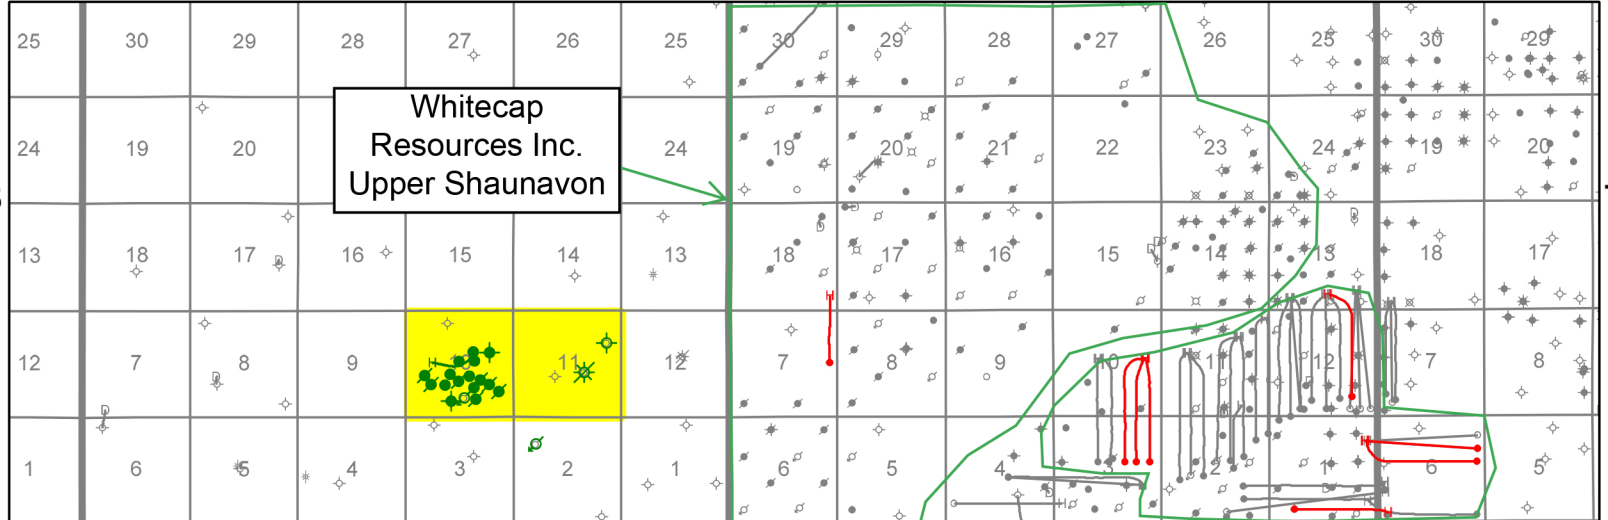

R20

R19W3

T15

T15

Whitecap Resources Inc.
Upper Shaunavon