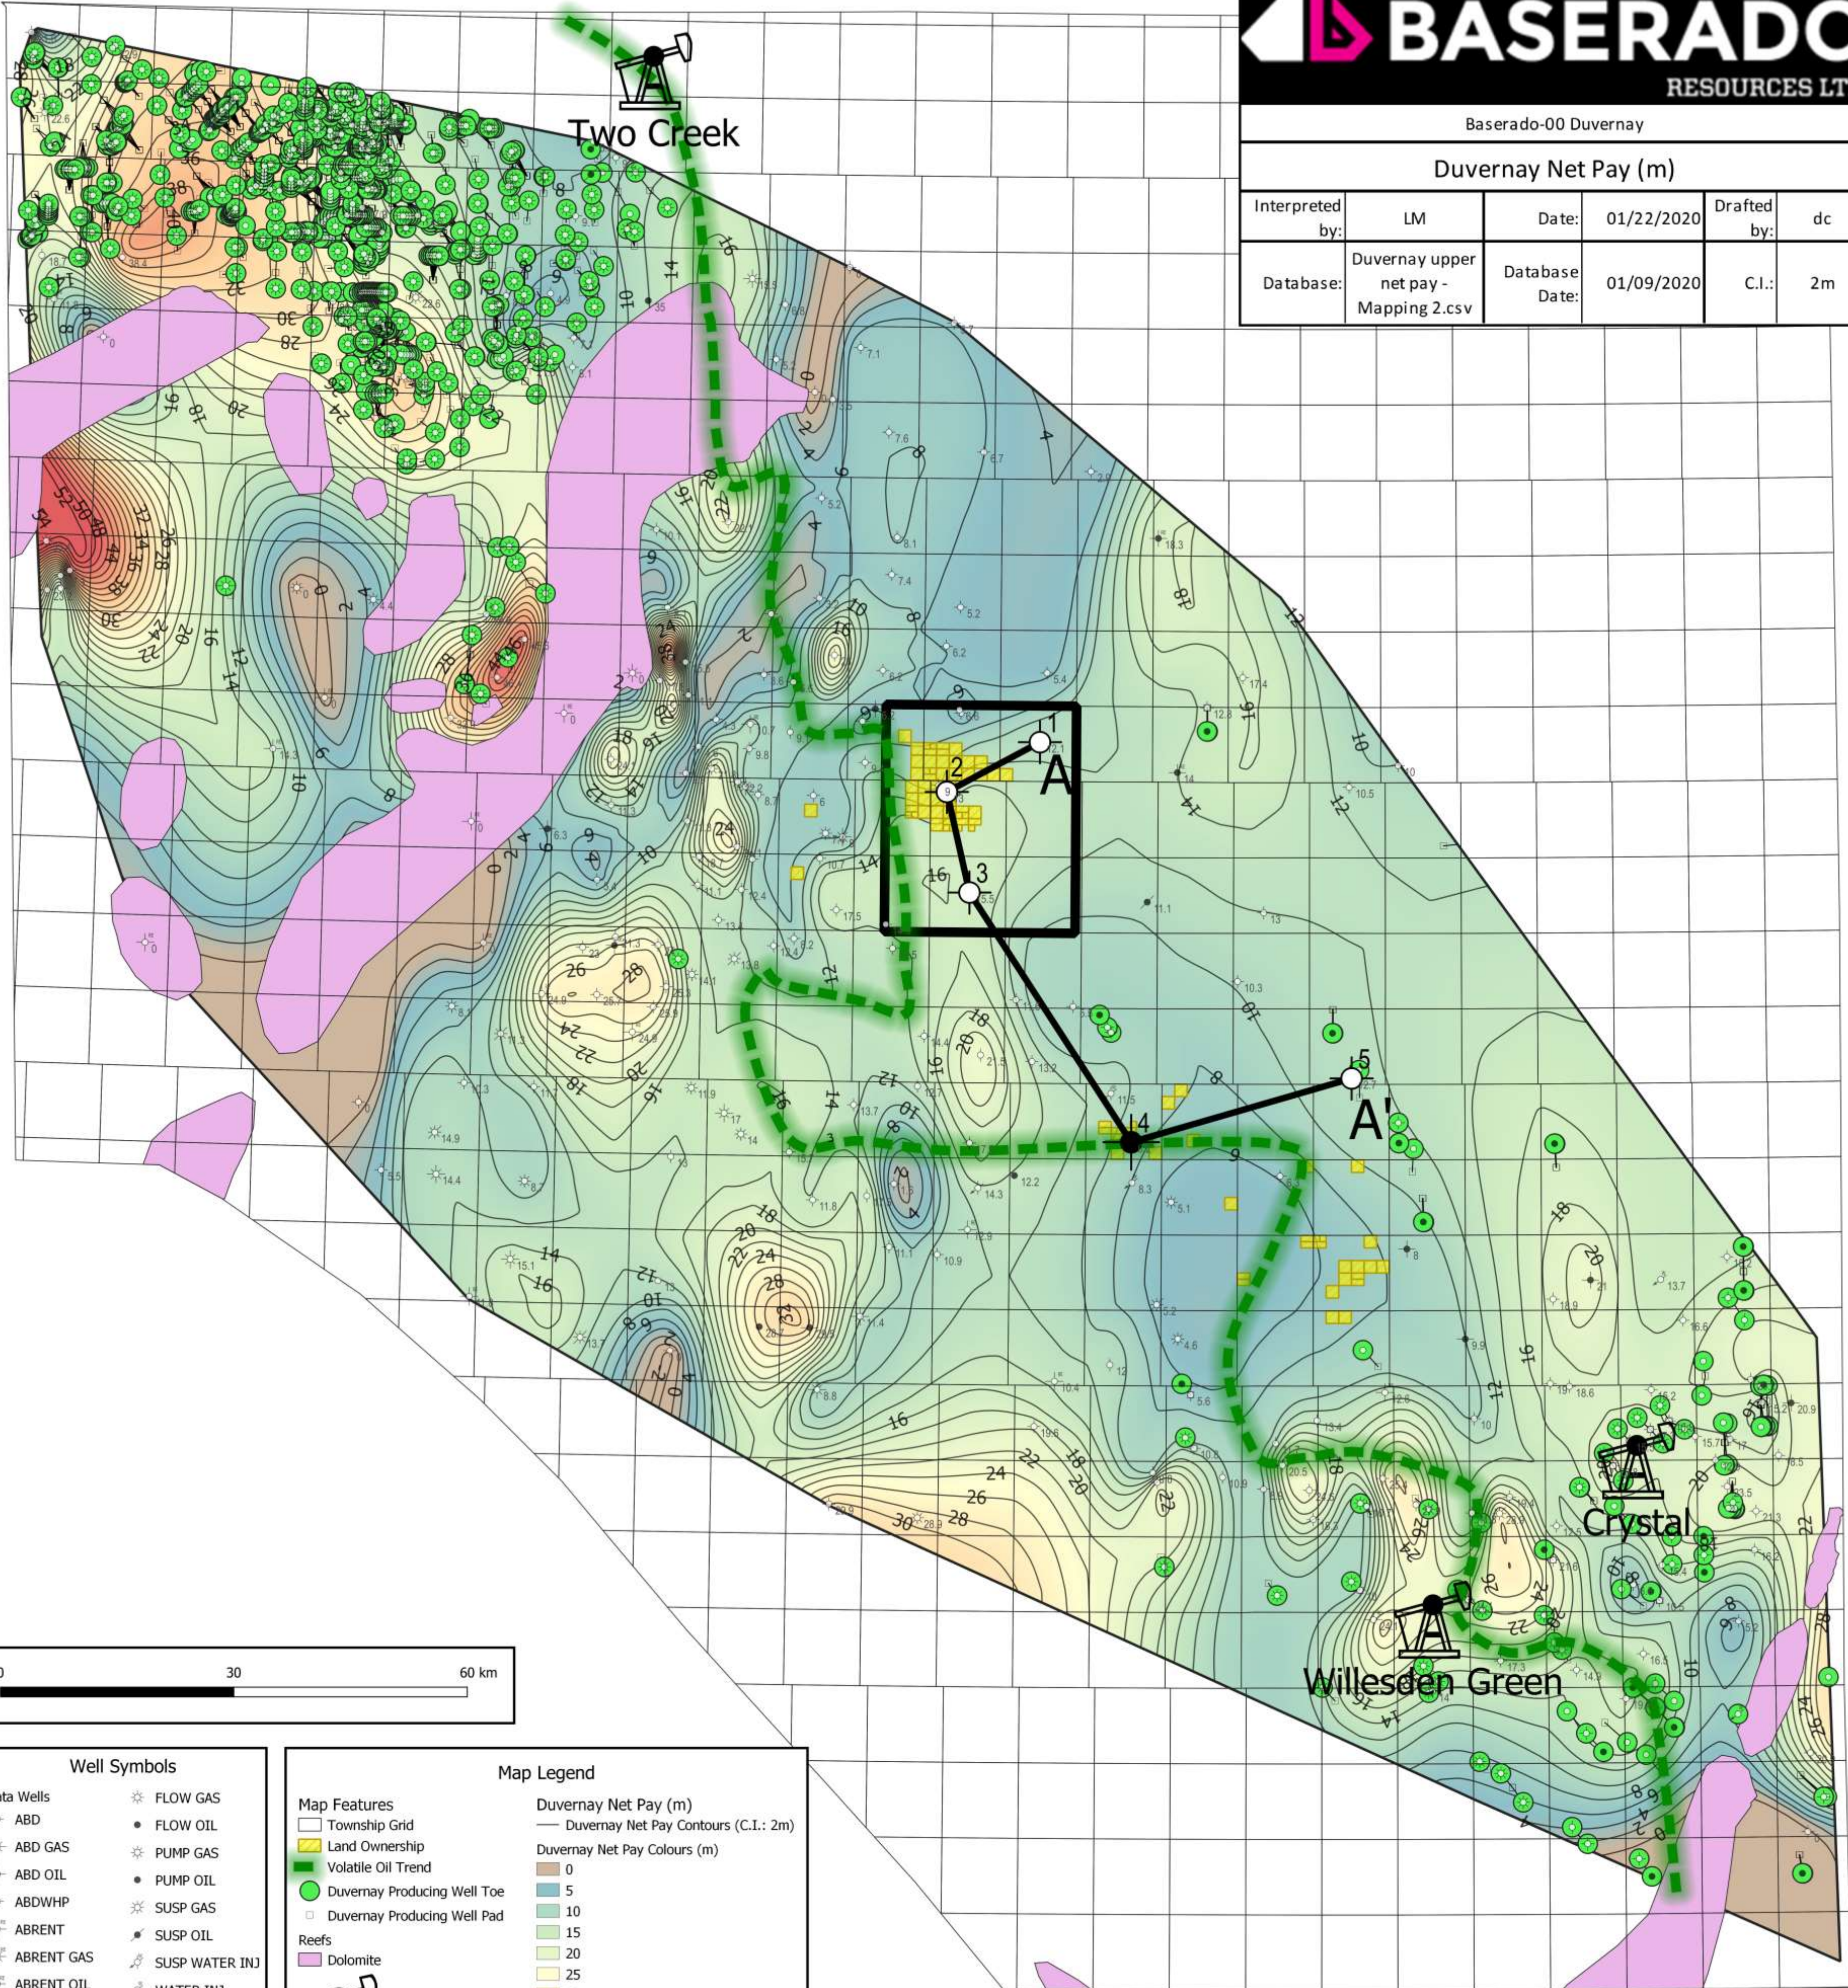

Baserado-00 Duvernay

Duvernay Net Pay (m)

Interpreted by:	LM	Date:	01/22/2020	Drafted by:	dc
Database:	Duvernay upper net pay - Mapping 2.csv	Database Date:	01/09/2020	C.I.:	2m

Well Symbols		Map Legend	
Data Wells	<ul style="list-style-type: none"> FLOW GAS FLOW OIL PUMP GAS PUMP OIL SUSP GAS SUSP OIL SUSP WATER INJ WATER INJ SUSP GAS INJ TSTCMP GAS OTHER 	<ul style="list-style-type: none"> Township Grid Land Ownership Volatile Oil Trend Duvernay Producing Well Toe Duvernay Producing Well Pad Reefs <ul style="list-style-type: none"> Dolomite New Discoveries 	<ul style="list-style-type: none"> Duvernay Net Pay (m) Duvernay Net Pay Contours (C.I.: 2m) Duvernay Net Pay Colours (m) <ul style="list-style-type: none"> 0 5 10 15 20 25 30 35 40 45 50