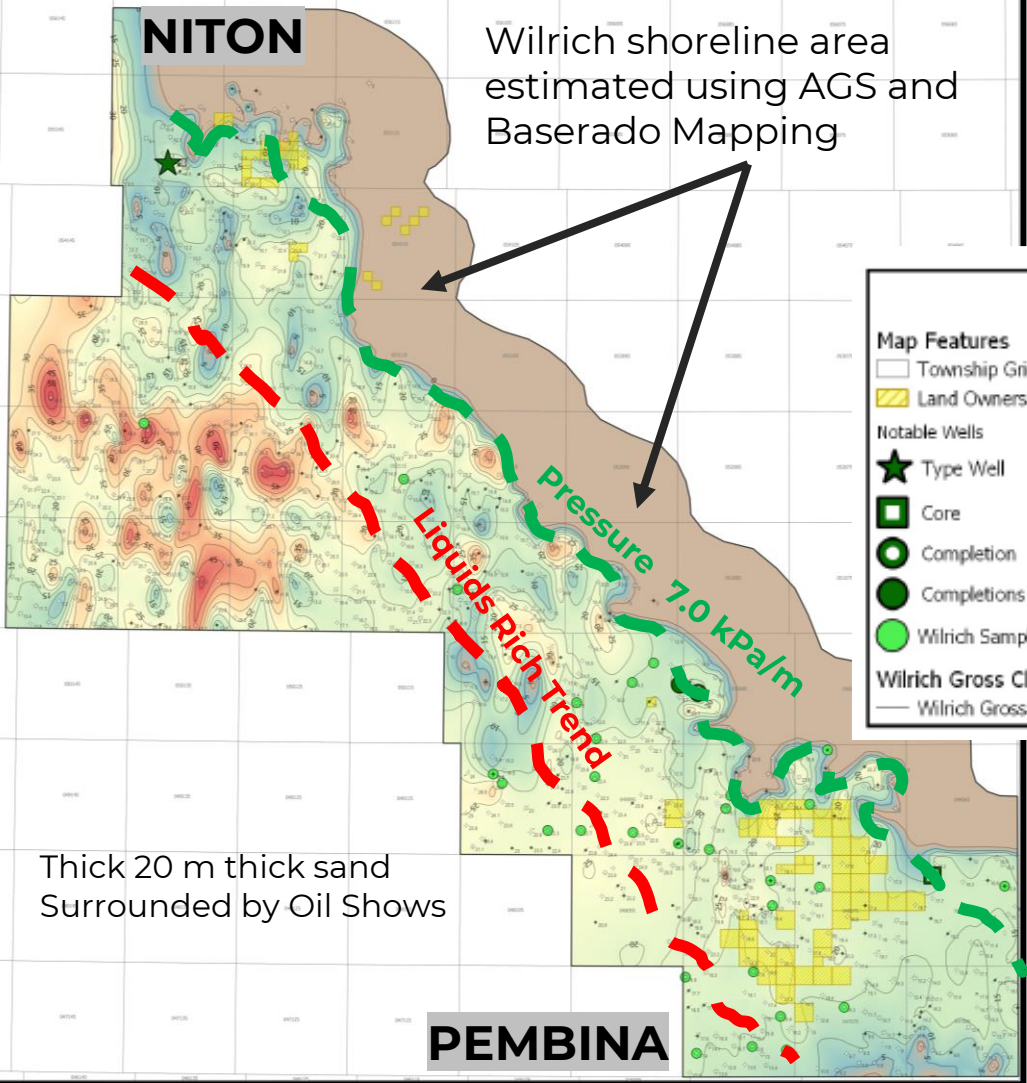

NITON

Wilrich shoreline area
estimated using AGS and
Baserado Mapping

Map Legend

Map Features

- Township Grid
- Land Ownership
- Notable Wells
 - Type Well
 - Core
 - Completion
 - Completions Oil Show
 - Wilrich Sample Shows

Wilrich Gross Clean Isopach (m)

— Wilrich Gross Clean Isopach Contours (C.I.: 5m)

Wilrich Gross Clean Isopach Colours

- 0
- 5
- 10
- 15
- 20
- 25
- 30
- 35
- 40
- 45
- 50

Thick 20 m thick sand
Surrounded by Oil Shows

PEMBINA