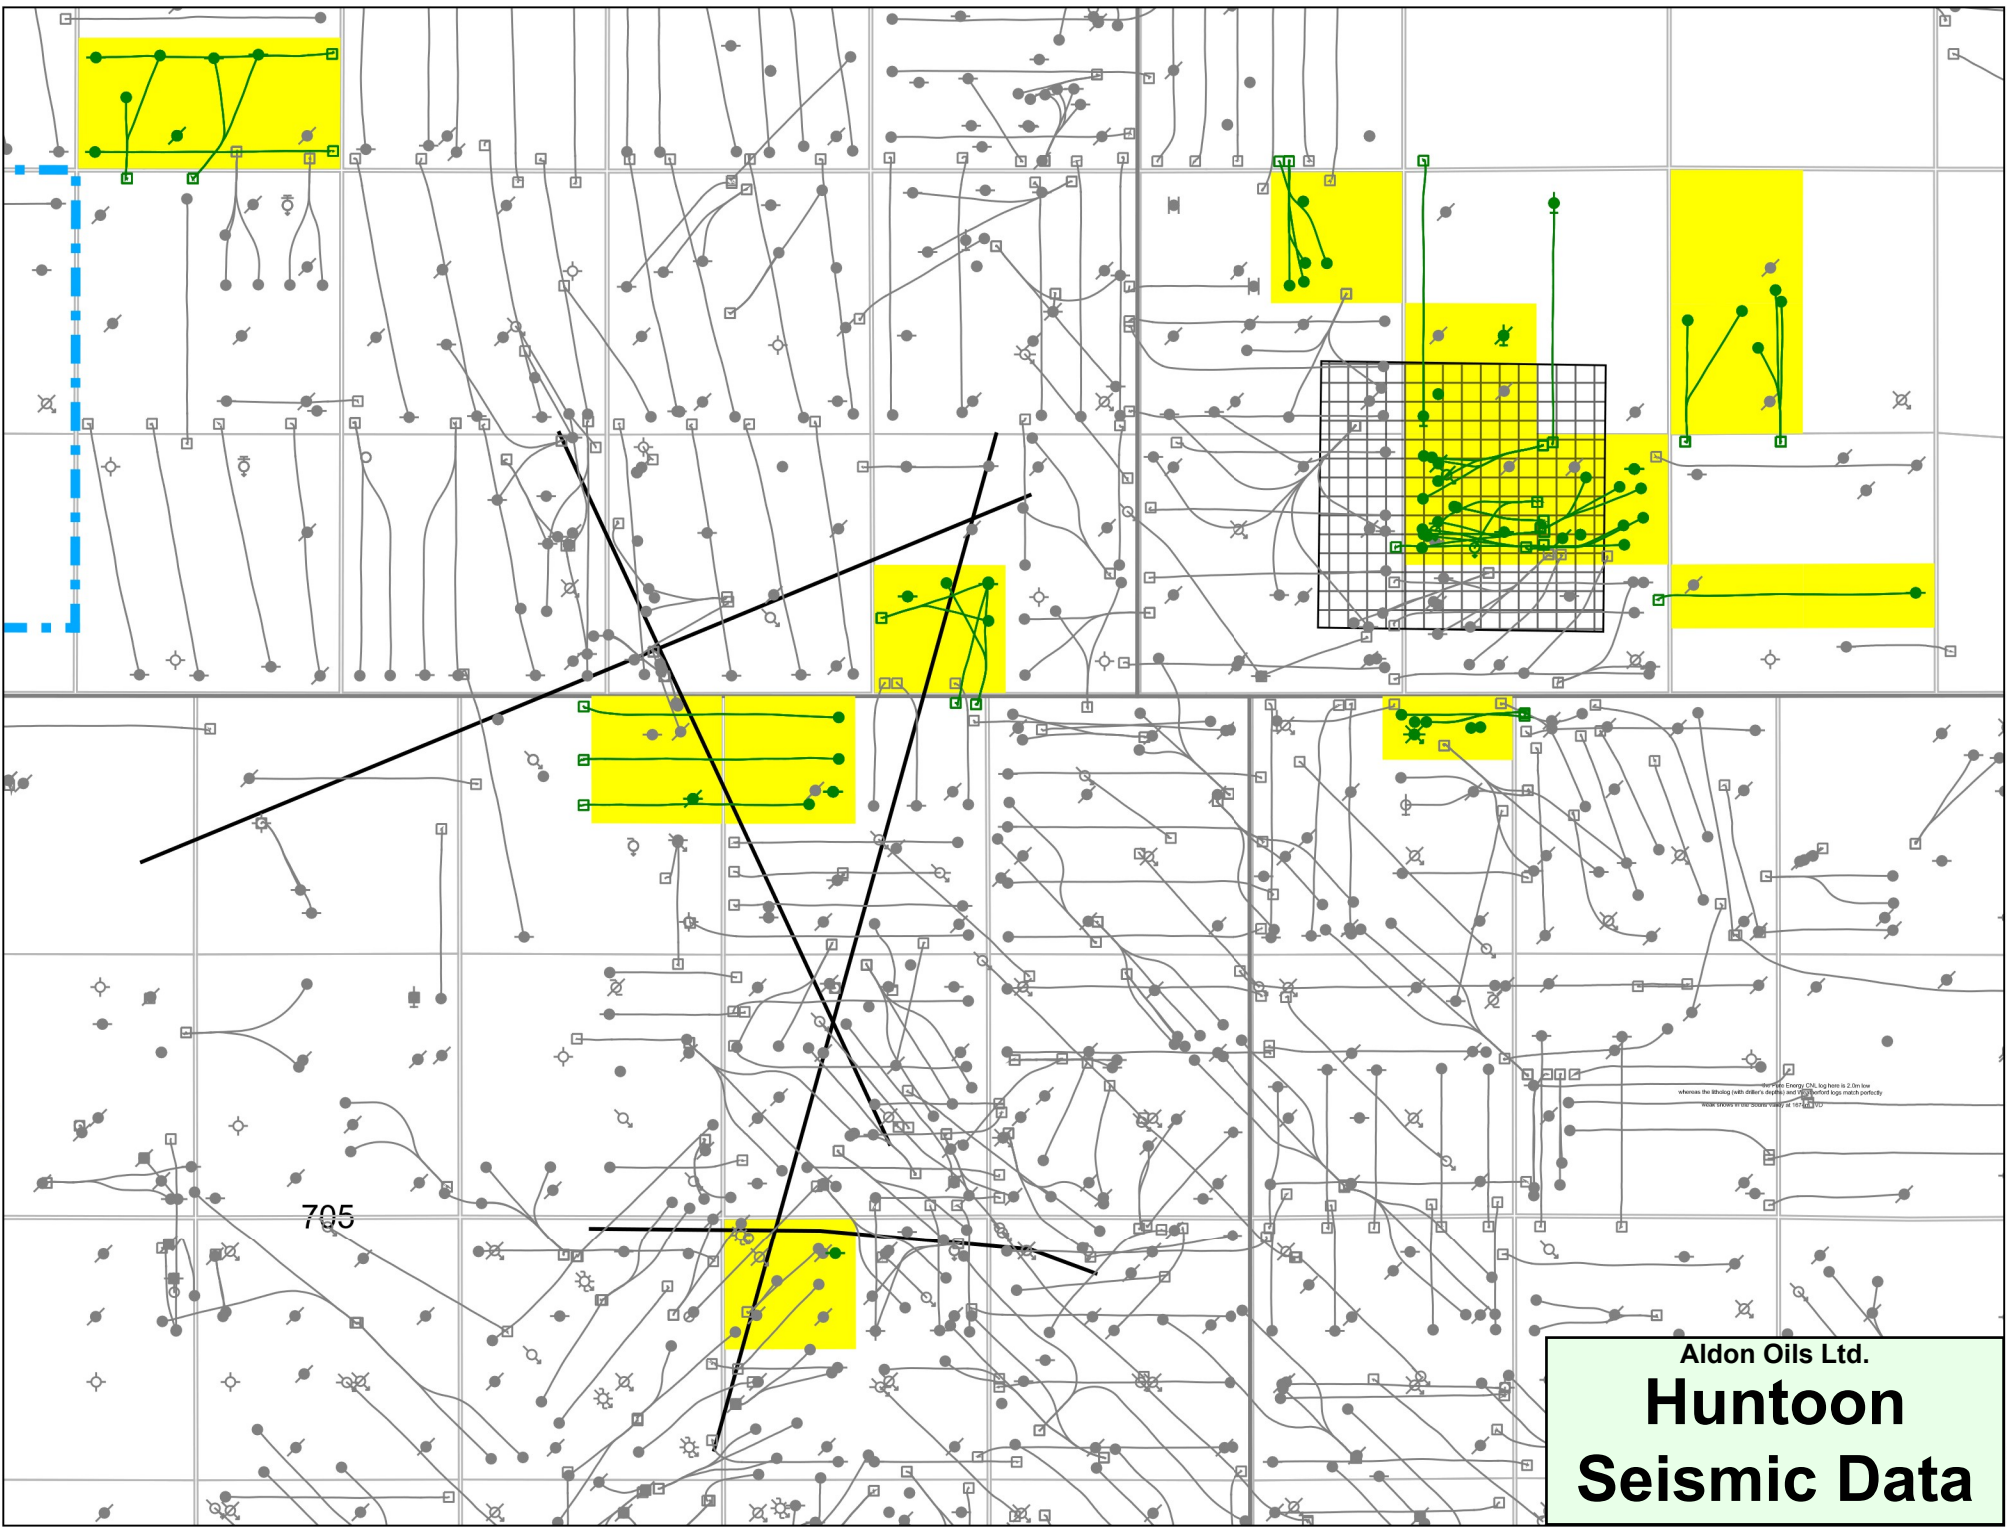

R11

R10W2

T7

T7

T6

T6

705

Aldon Oils Ltd.
Huntoon
Seismic Data

R11

R10W2