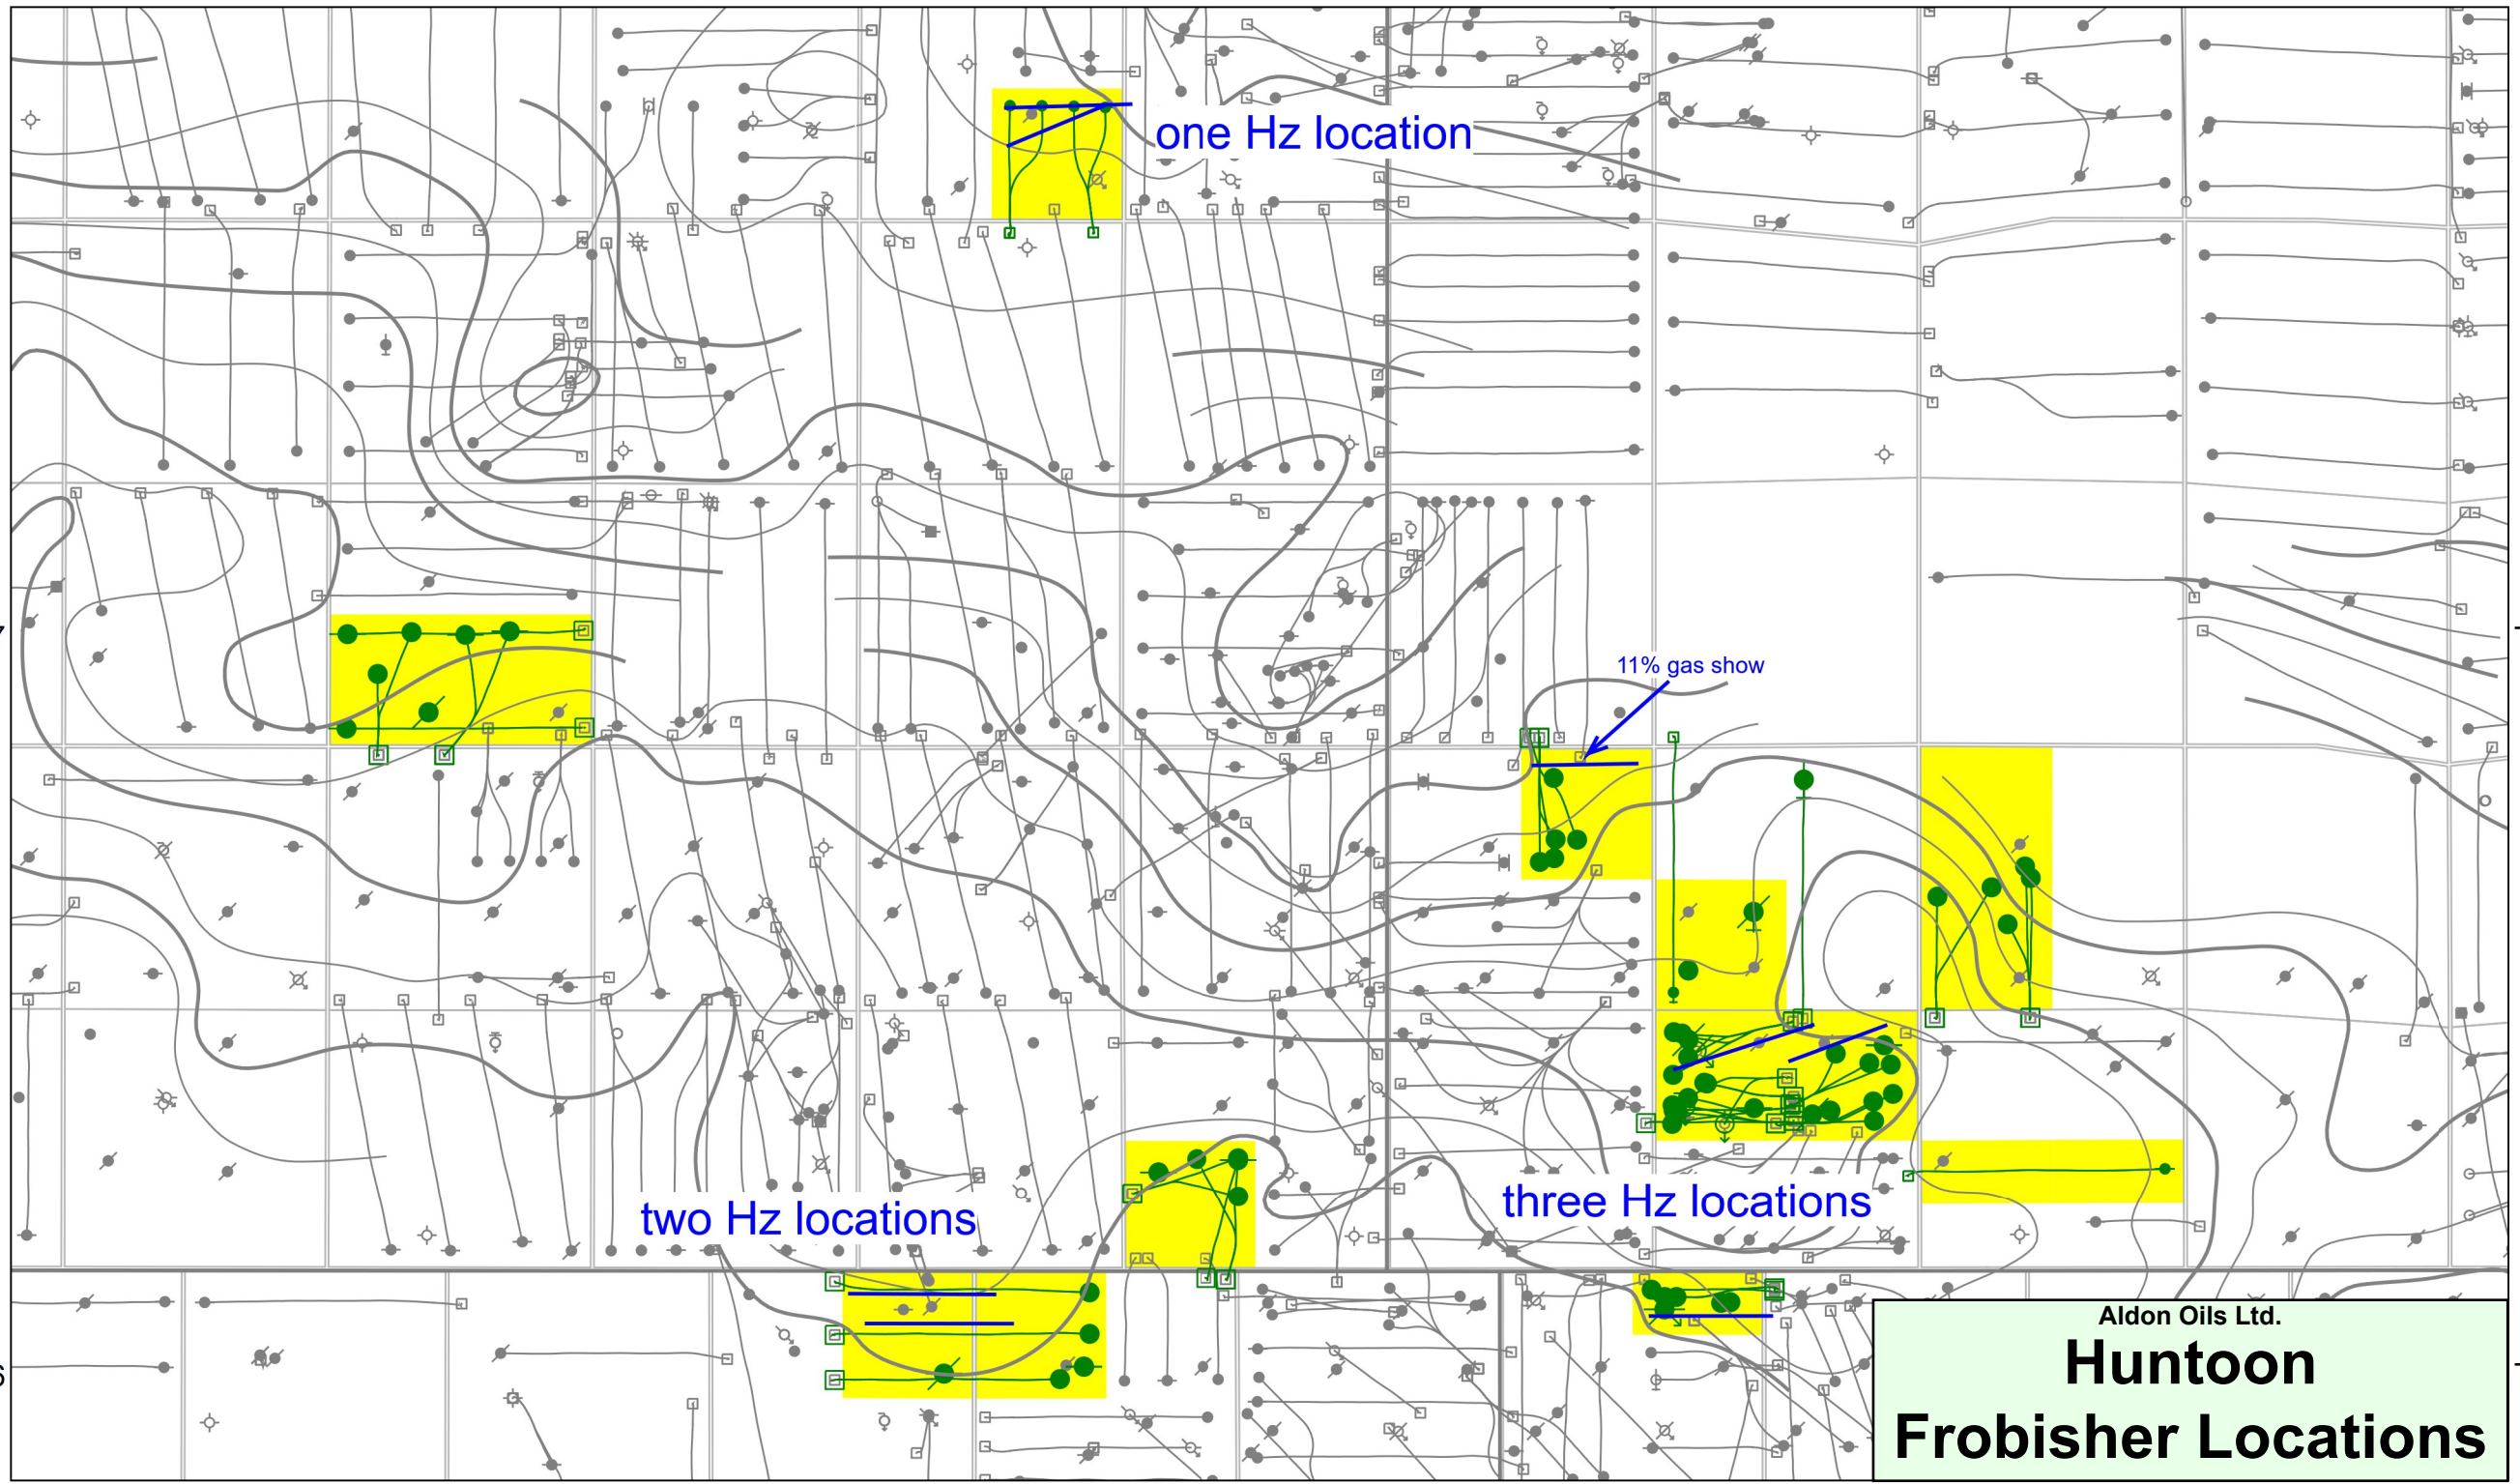

R11

R10W2

T7

T7

T6

T6

R11

R10W2

one Hz location

11% gas show

two Hz locations

three Hz locations

Aldon Oils Ltd.
Huntoon
Frobisher Locations