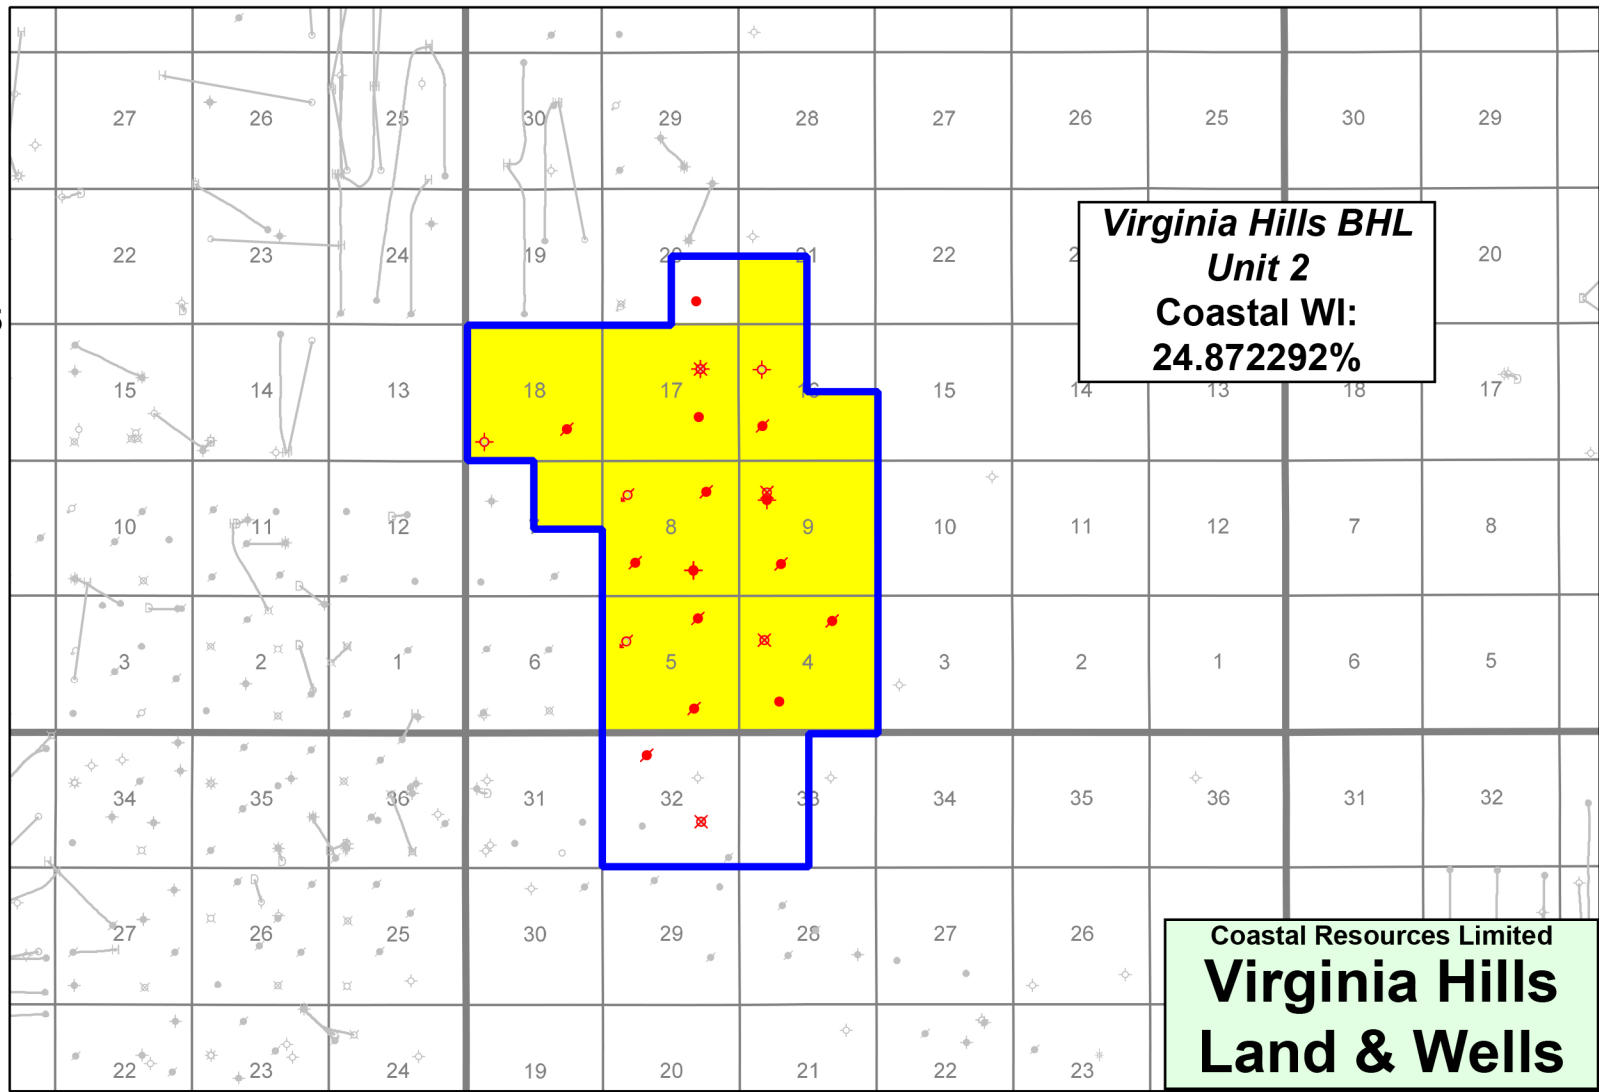

R13

R12W5

T65

T65

**Virginia Hills BHL
Unit 2
Coastal WI:
24.872292%**

Coastal Resources Limited
**Virginia Hills
Land & Wells**

R13

R12W5