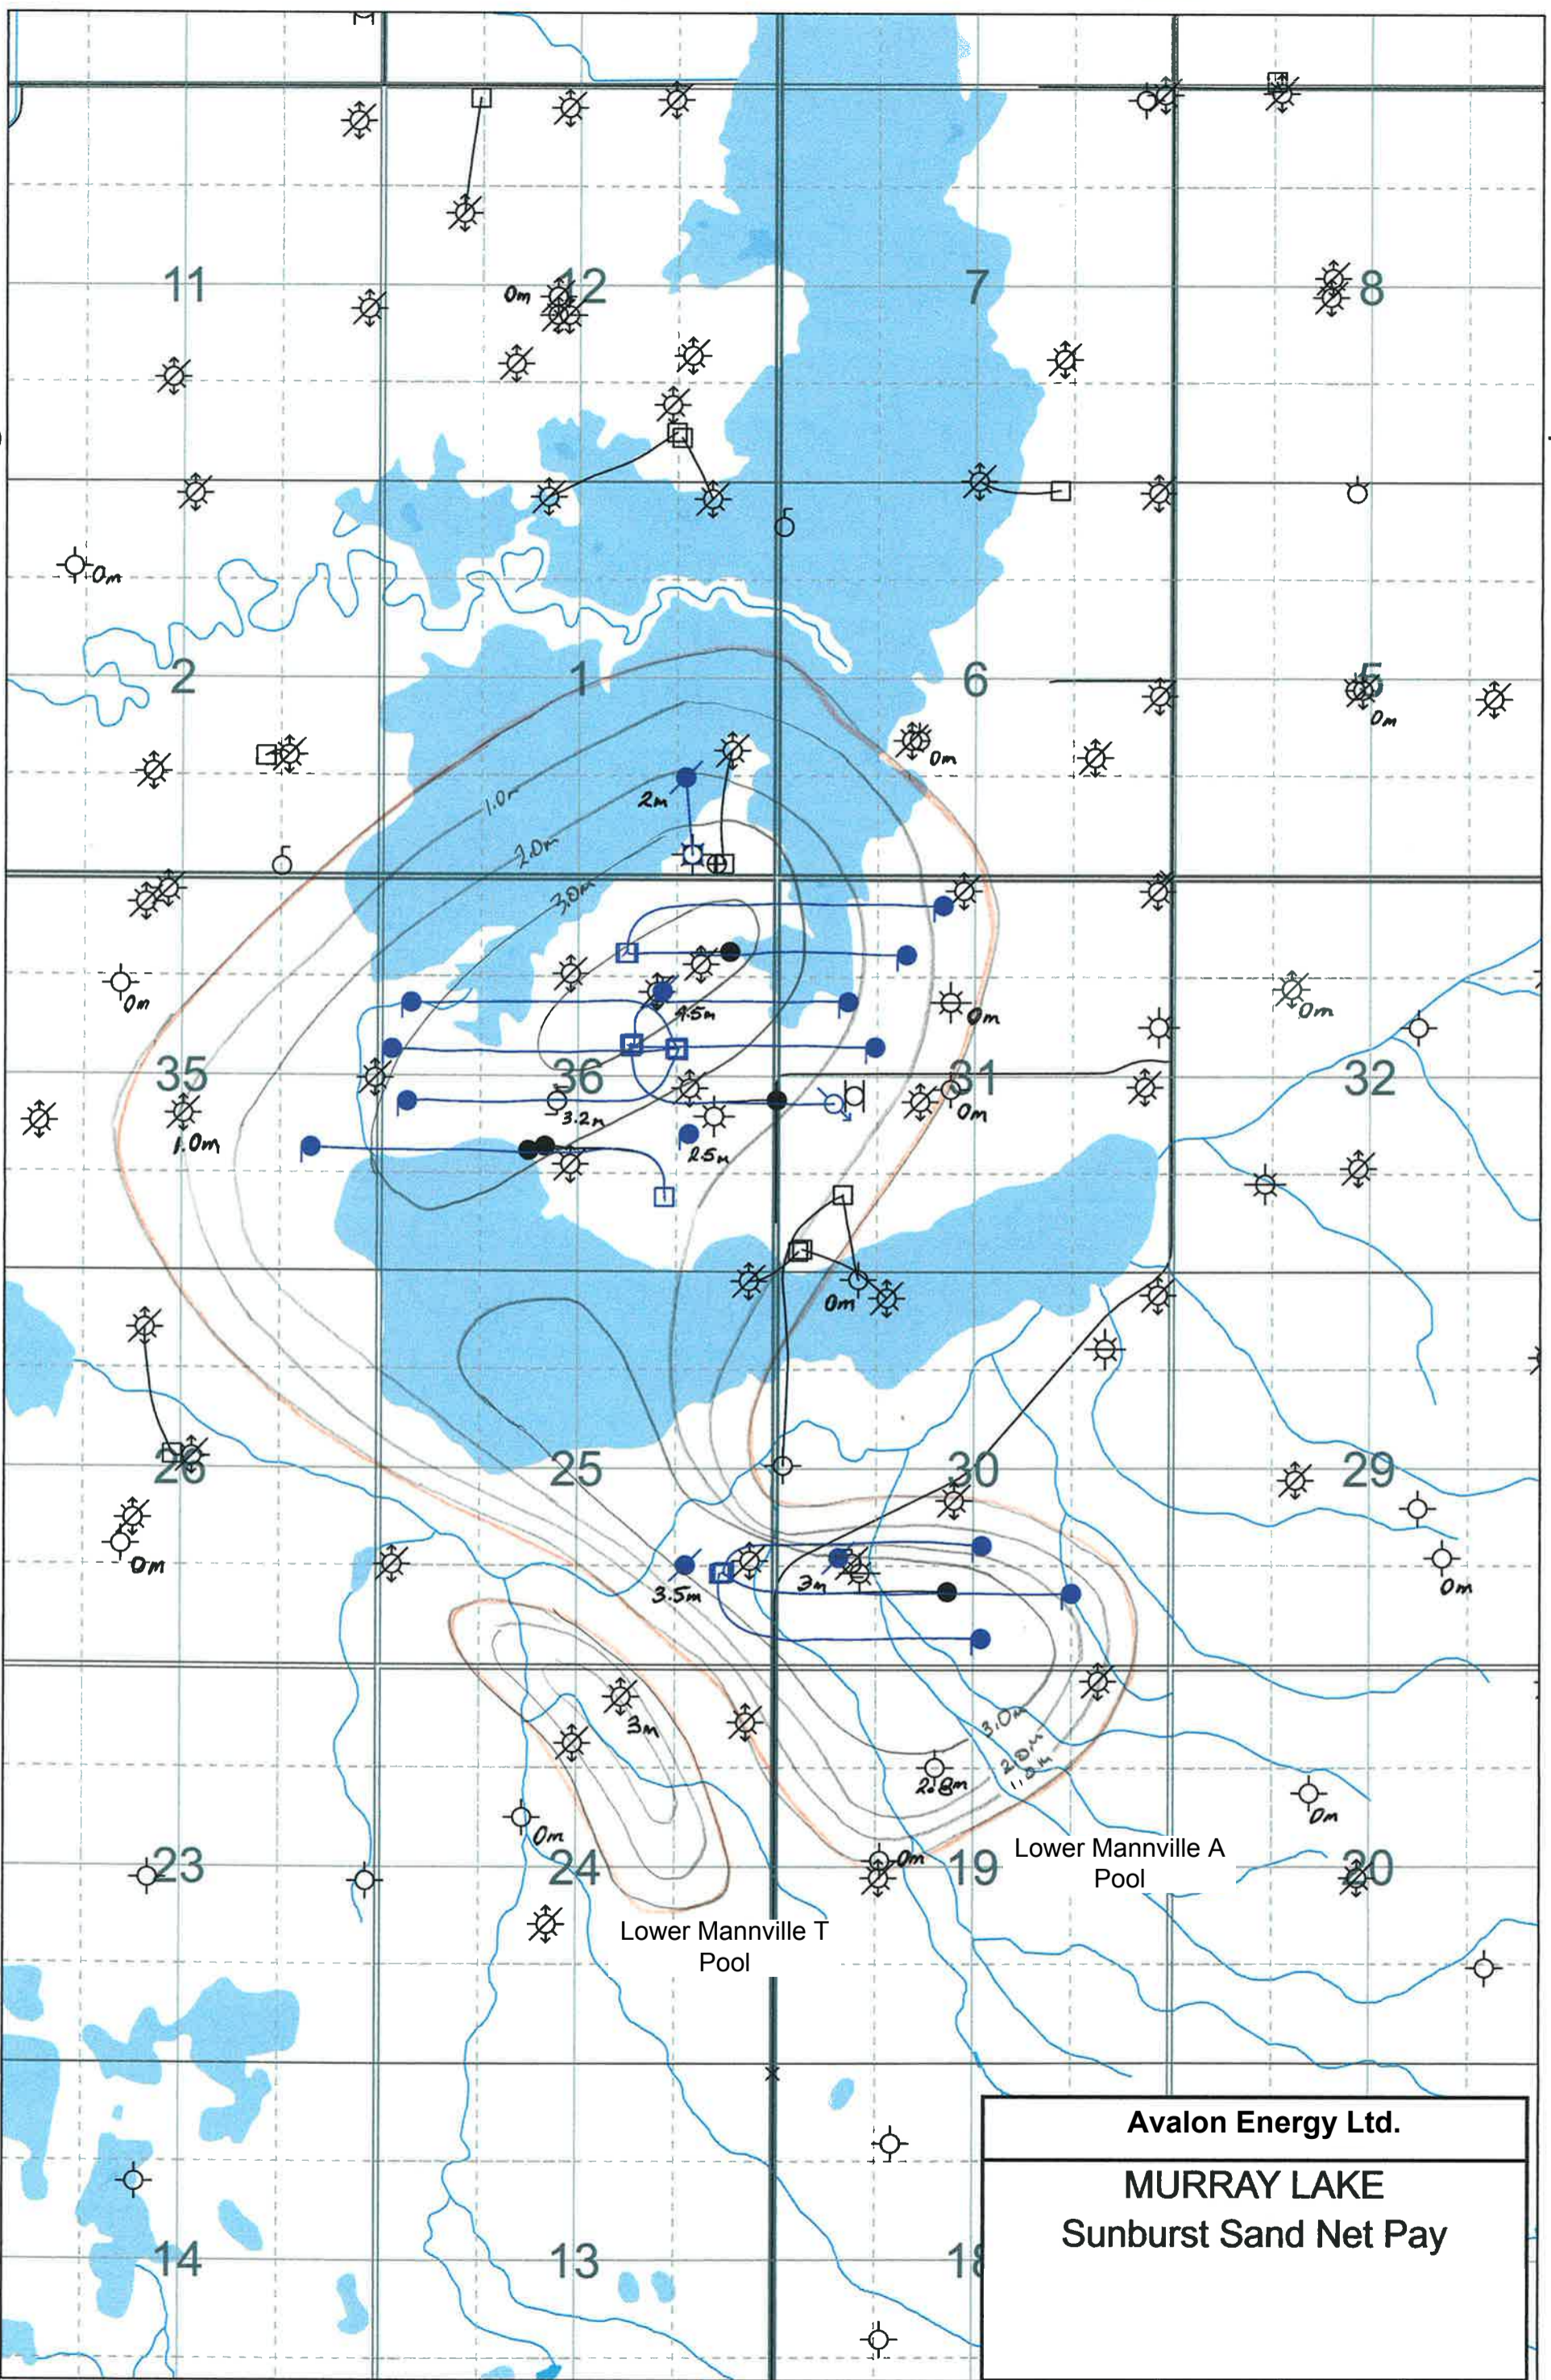

R8

R7W4

T10

T10

T9

T9

R8

R7W4

Avalon Energy Ltd.
MURRAY LAKE
Sunburst Sand Net Pay