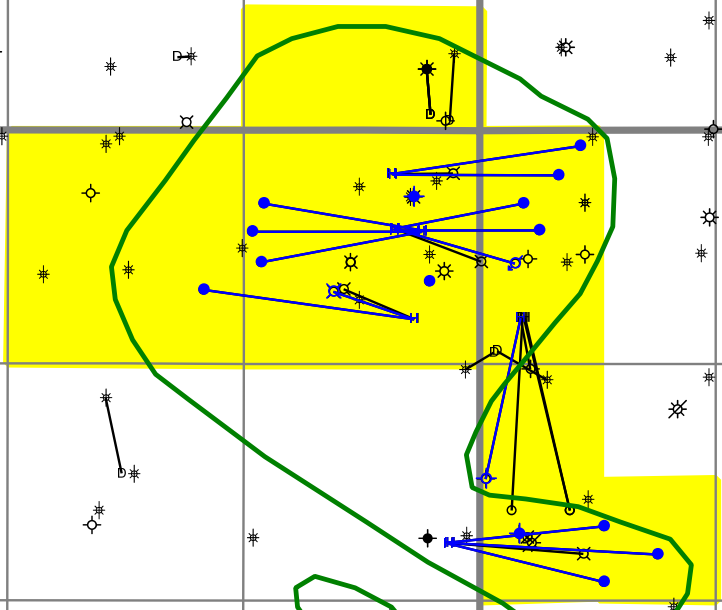

R8

R7W4

*Medicine Hat Lower Mannville A Pool*

AVALON ENERGY LTD.  
**Murray Lake**  
**Sunburst**

R8

R7W4

T9

T9