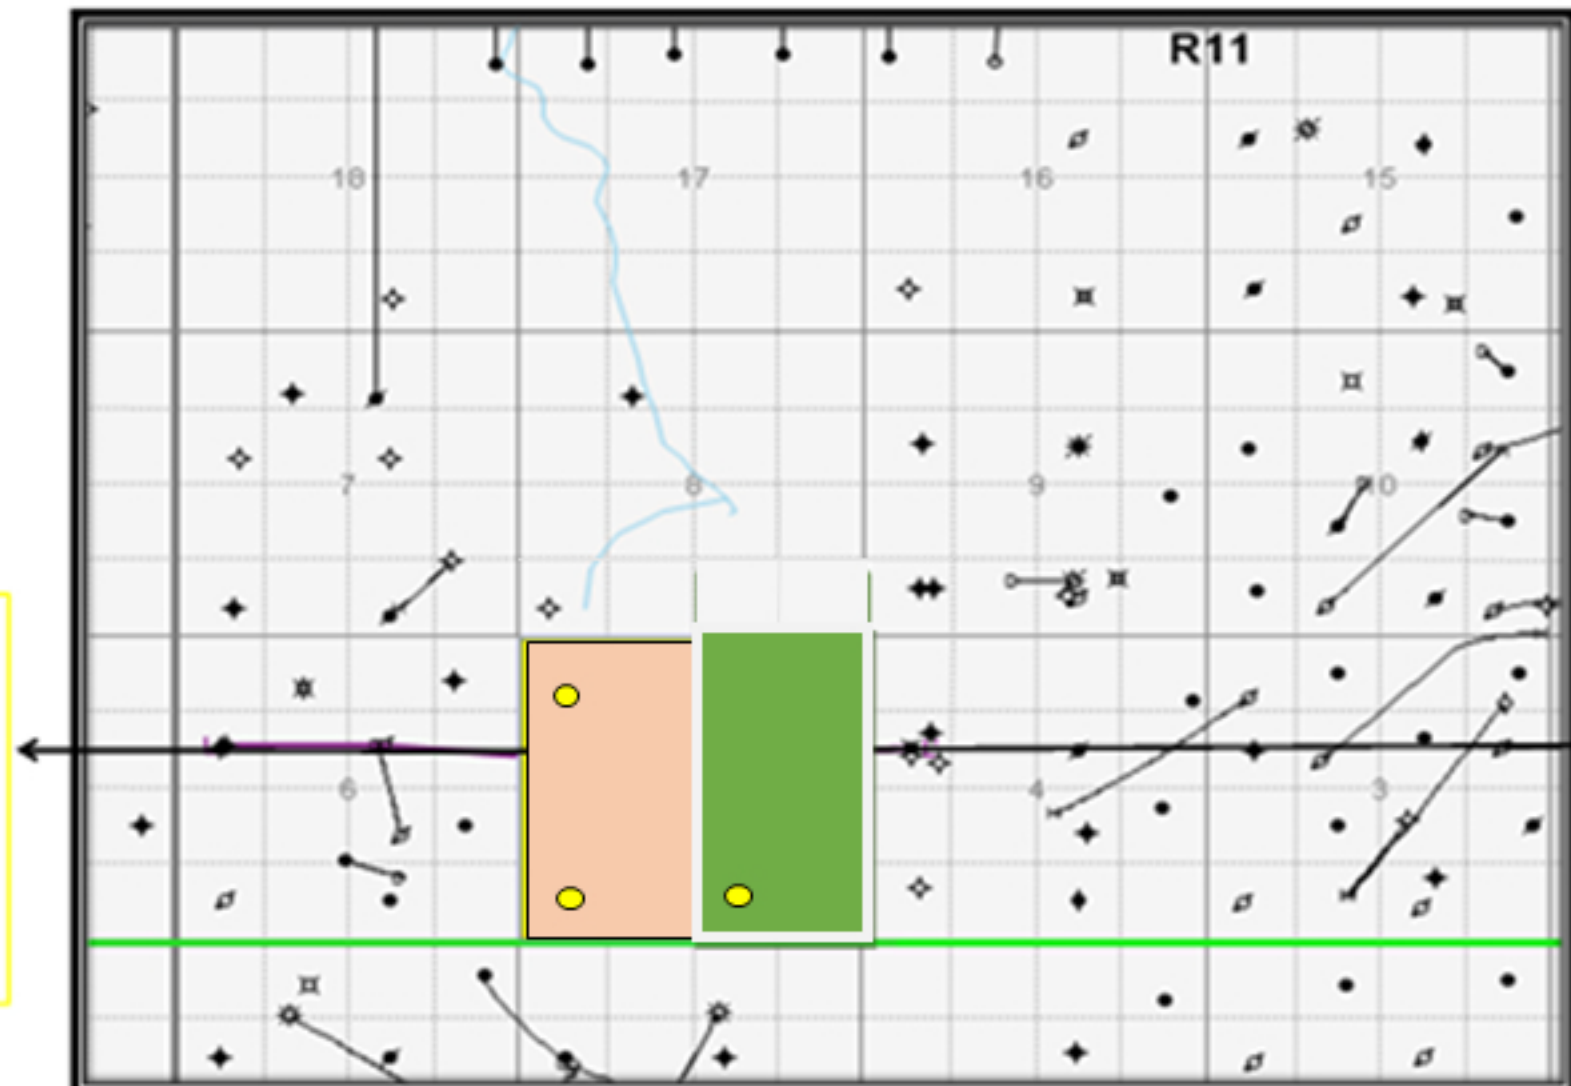

R11

064-11W5:
W Sec 5

Petroleum
and Natural
Gas, From
base of
BEAVERHILL
LAKE to
base ment.

064-11W5: E
Sec 5

Petroleum
and Natural
Gas, From
surface to
basement.